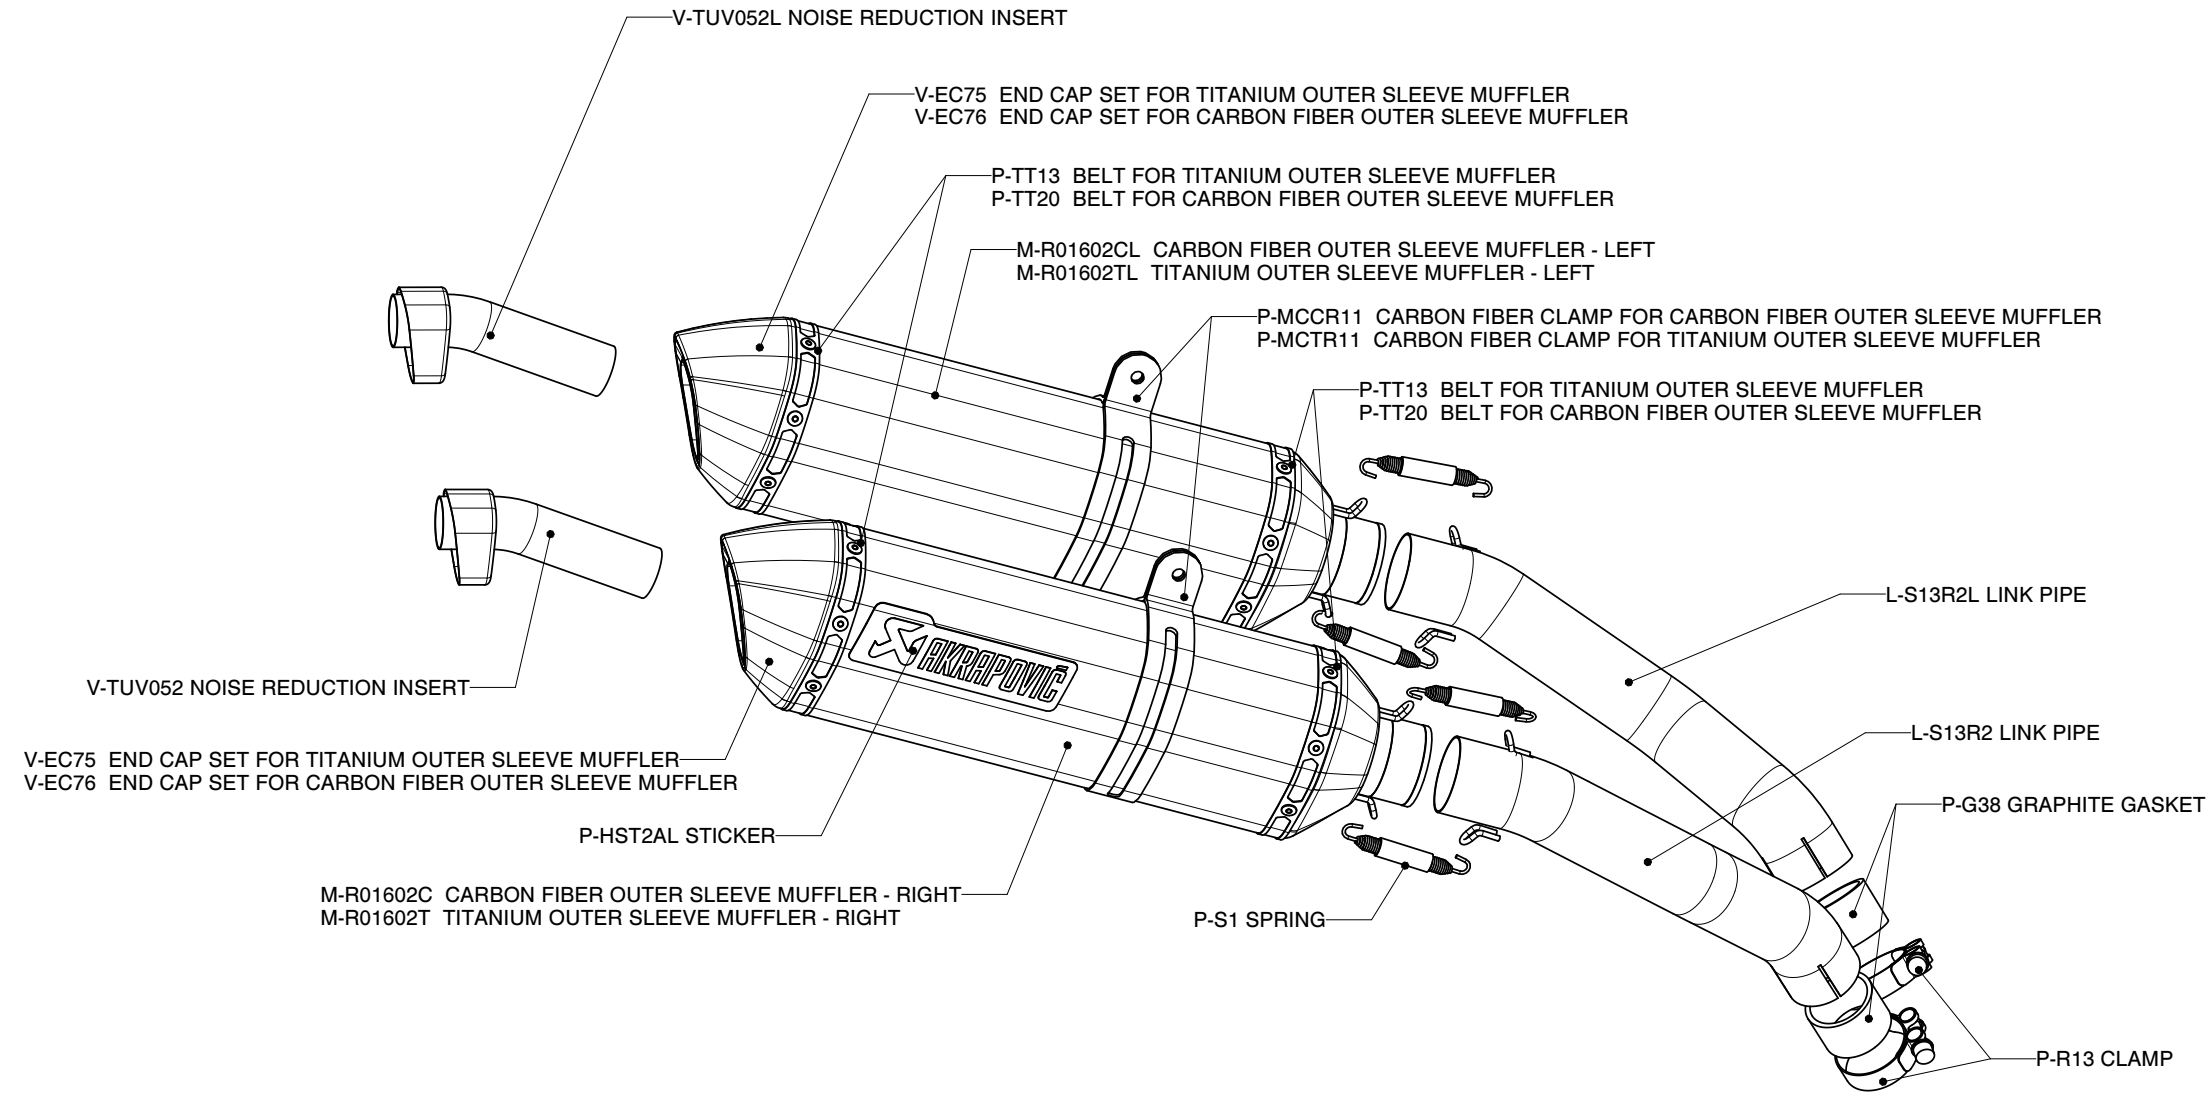

# SUZUKI GSX-R1300 HAYABUSA, SLIP-ON exhaust system

Product code: S-S13SO2-RC

S-S13SO2-RT