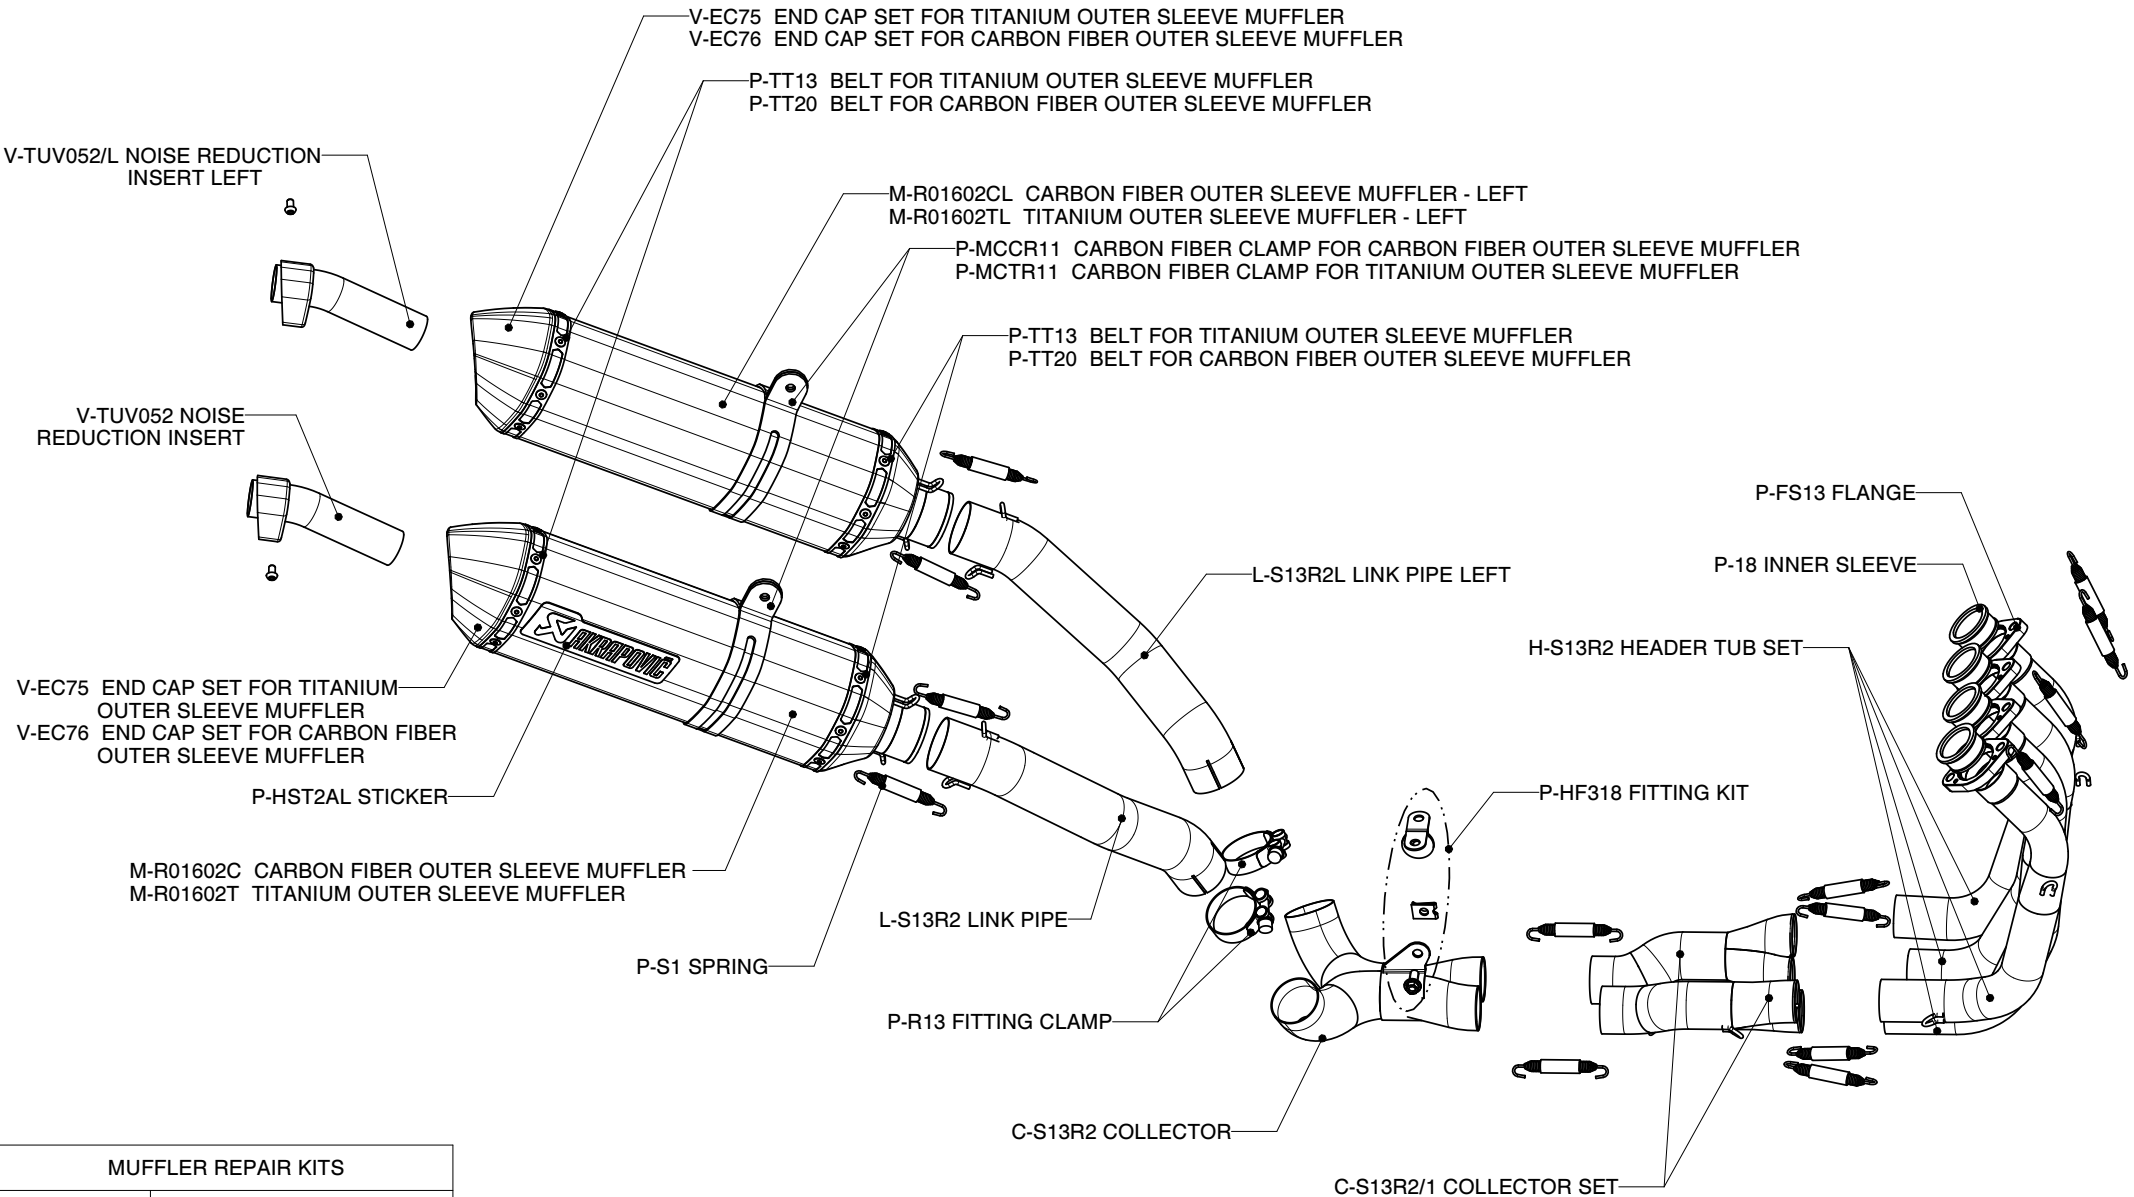

SUZUKI GSX-R1300 Hayabusa, Complete exhaust system / RACING LINE -TWIN

Product code: S-S13R2-RC/1

S-S13R2-RT/1

MUFFLER REPAIR KITS	
REPACK	P-RPCK31
SLEEVE	P-RKS217RT45 - TITANIUM
	P-RKS216RC45 - CARBON