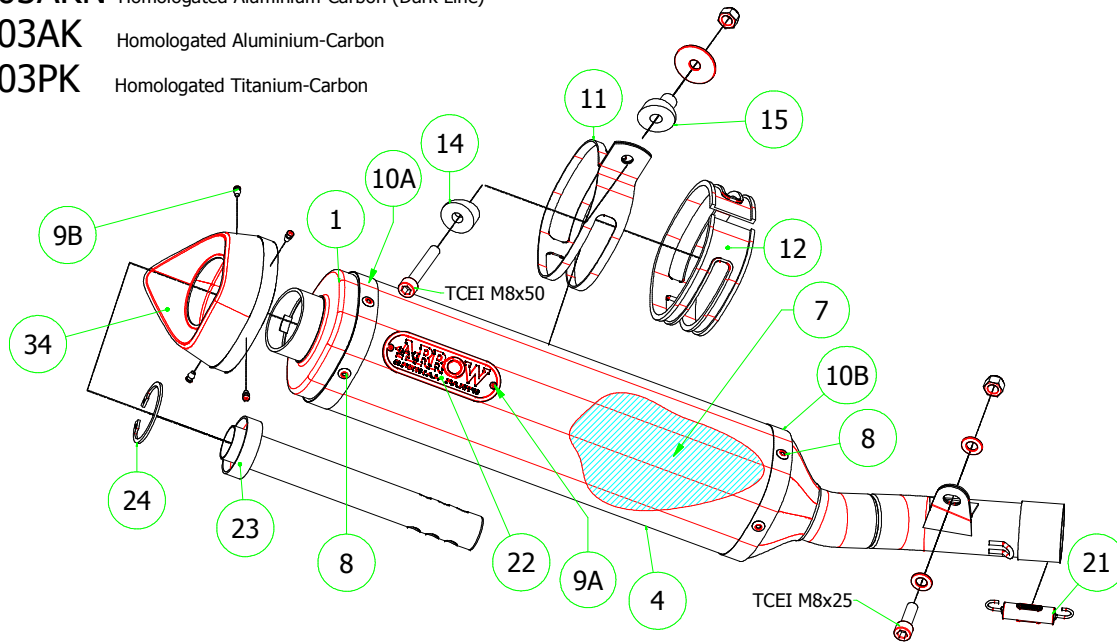

Yamaha YZF-R 125 '08-12

51503AKN Homologated Aluminium-Carbon (Dark Line)

51503AK Homologated Aluminium-Carbon

51503PK Homologated Titanium-Carbon