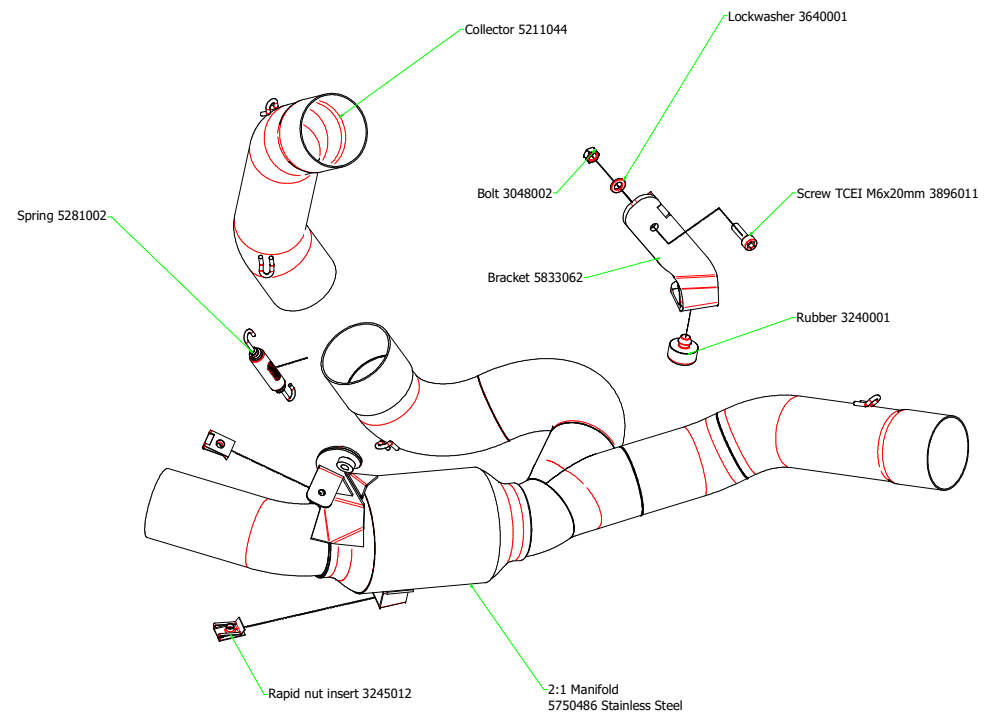

# Ducati Multistrada 1200 '10-14

71768AKN Homologated Aluminium Dark

71768AK Homologated Aluminium

71768PK Homologated Titanium

71768MK Homologated Carbon

71601MI Not Catalyzed Collectors for original silencers

71769PK Homologated Titanium (Works)

# Ducati Multistrada 1200 '10-14