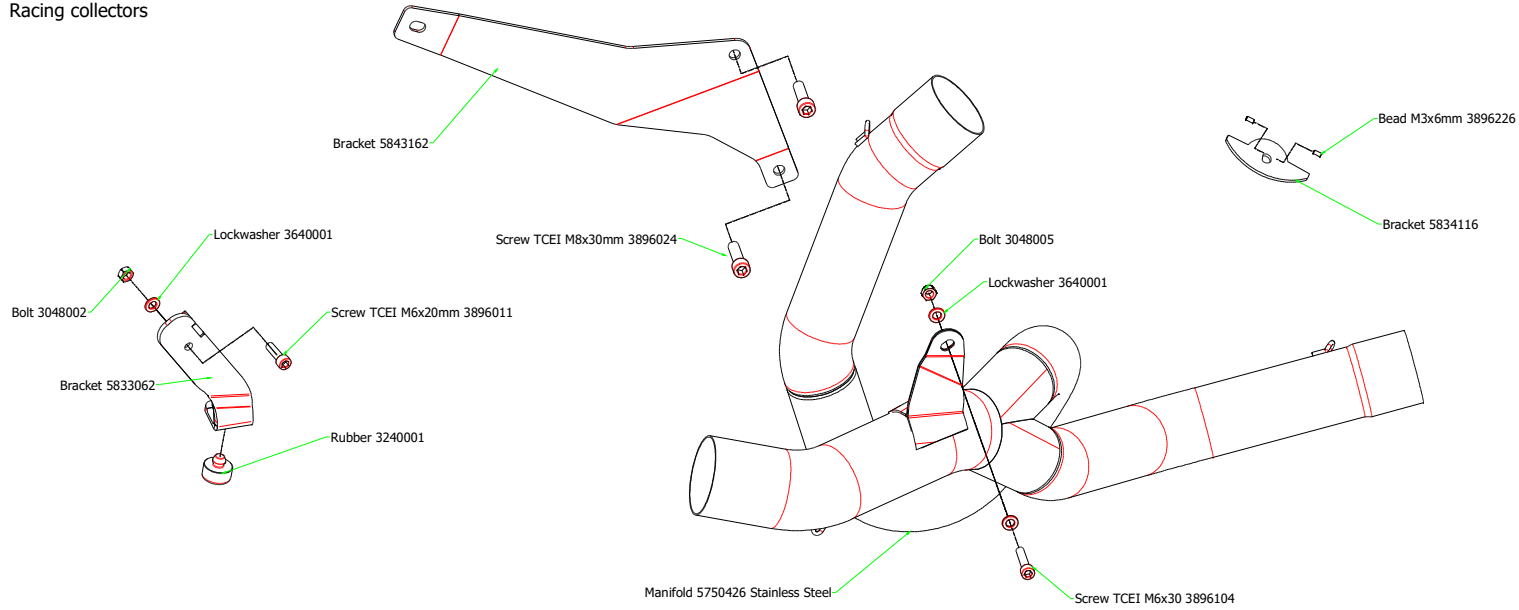

Ducati Multistrada 1200 '10-14

71429MI Racing collectors