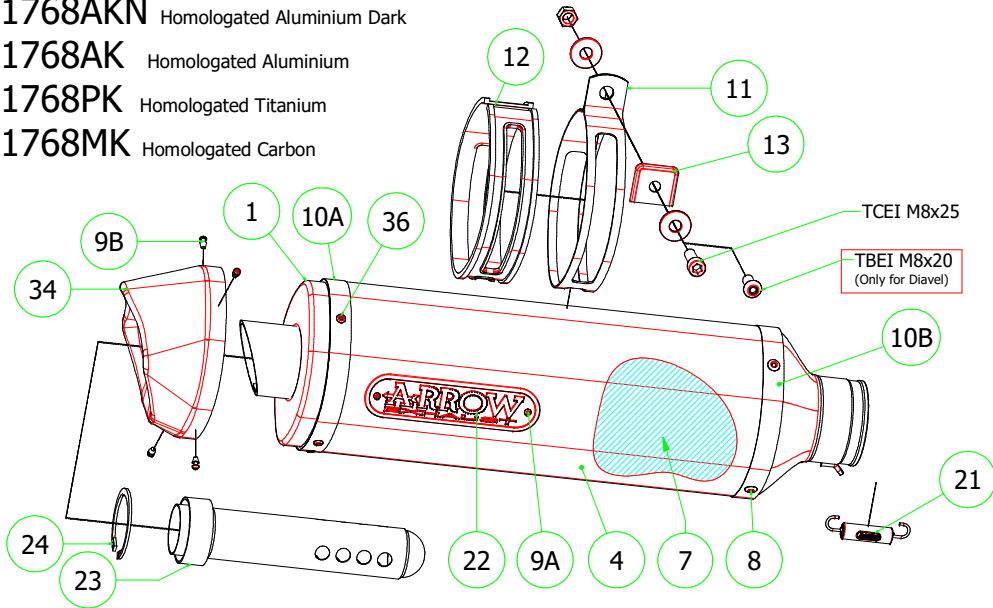

# Ducati Multistrada 1200 '10-14

71768AKN Homologated Aluminium Dark

71768AK Homologated Aluminium

71768PK Homologated Titanium

71768MK Homologated Carbon

71601MI Not Catalyzed Collectors for original silencers

71769PK Homologated Titanium (Works)

# Ducati Multistrada 1200 '10-14