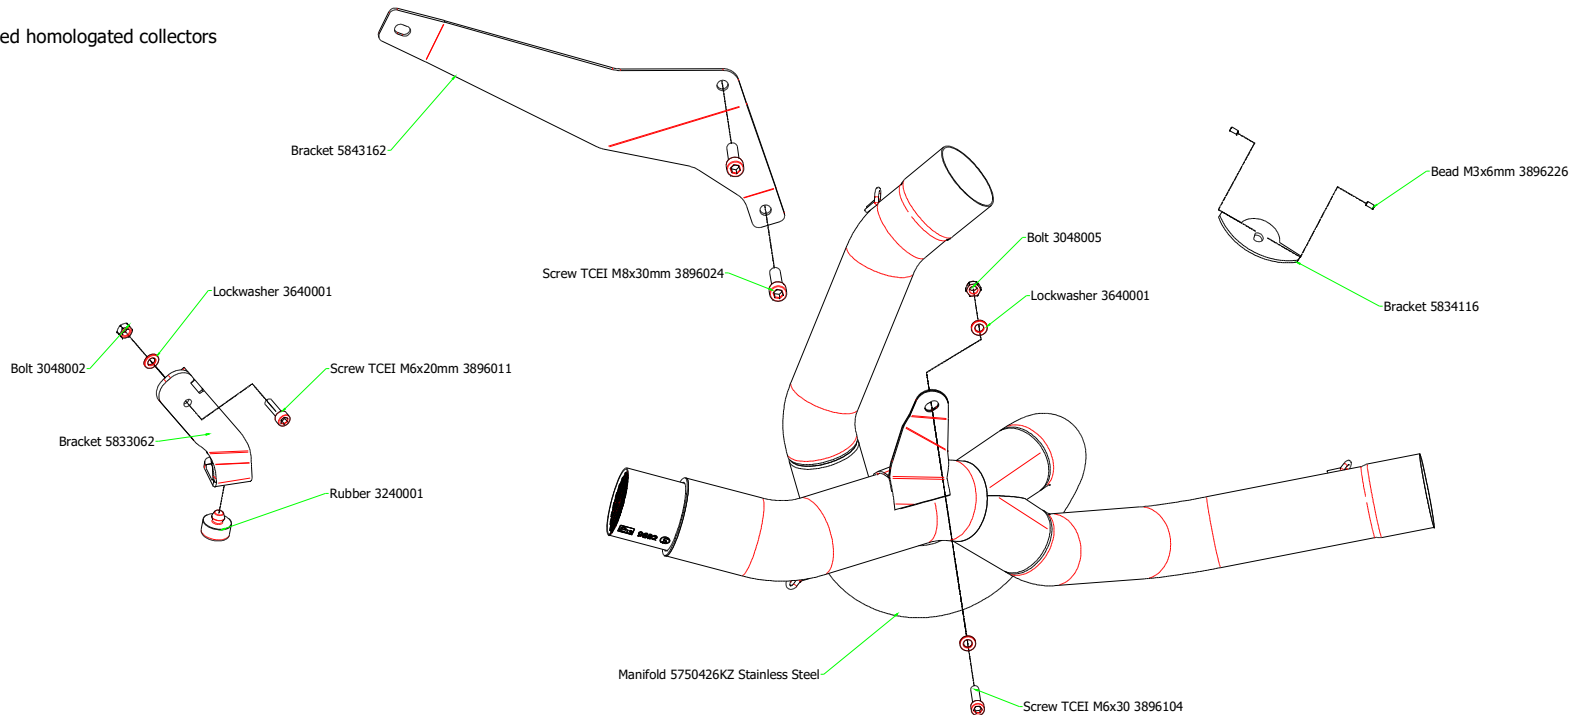

71429KZ Catalyzed homologated collectors