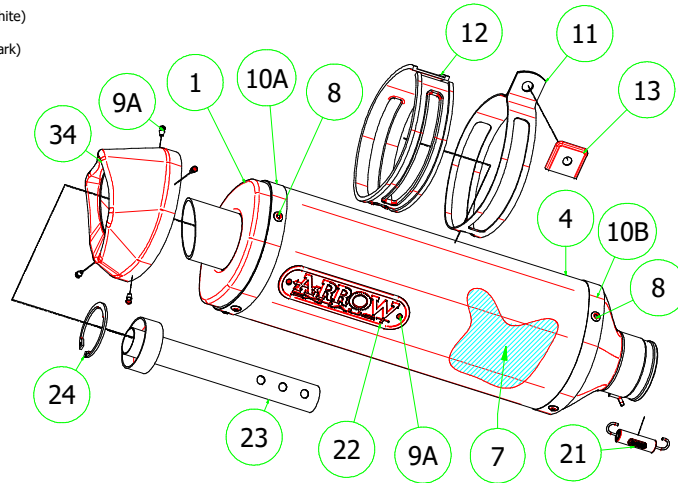

Kawasaki ER-6N '12/16 - ER-6F '12/16 - Versys 650 '15/16

SPECIAL PARTS

- 71794AKB Homologated Aluminium-Carbon (White)
- 71794AKN Homologated Aluminium-Carbon (Dark)
- 71794AK Homologated Aluminium-Carbon
- 71794PK Homologated Titanium-Carbon
- 71794MK Homologated Carbon-Carbon