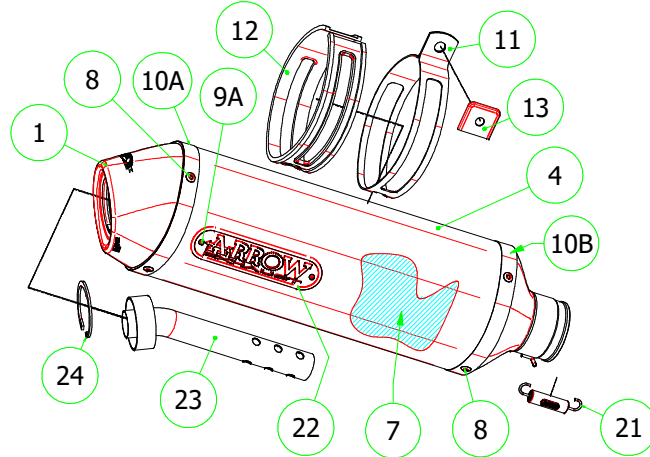

- 71794AOB Homologated Aluminium (White)
- 71794AON Homologated Aluminium (Dark)
- 71794AO Homologated Aluminium