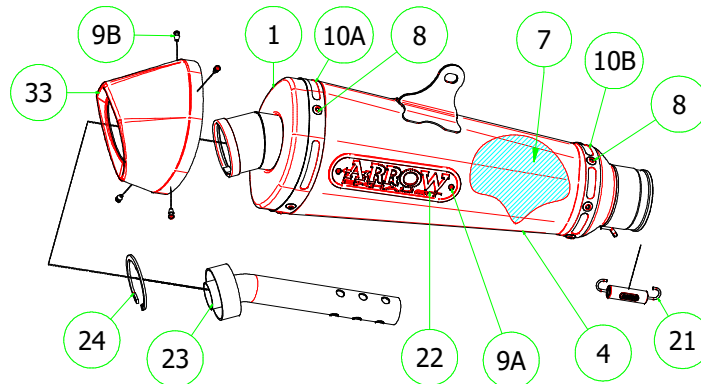

- 71794XKI Homologated X-Kone (Nichrom)