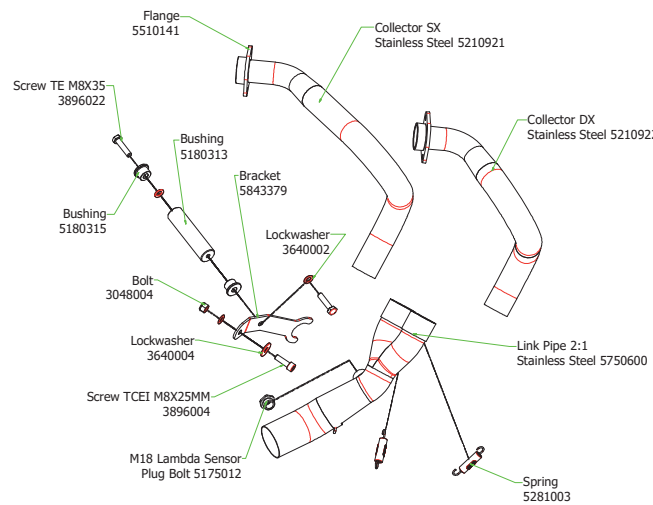

71659MI Racing Collectors

71659KZ Catalytic Homologated Collectors