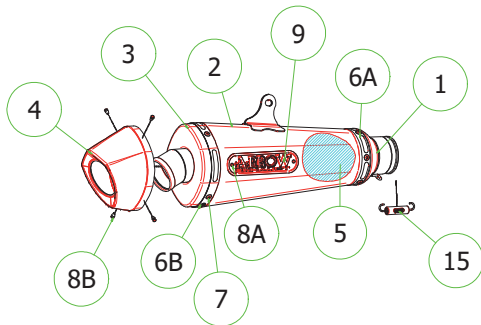

Kawasaki Ninja 650 - Z 650 '17/18

71854XKI Homologated Nichrom - Carbon
71854XKN Homologated Nichrom "Dark" - Carbon

71854AO Homologated Alluminium - Nichrom
71854AON Homologated Alluminium "Dark" - Nichrom
71854AOB Homologated Alluminium "White" - Nichrom