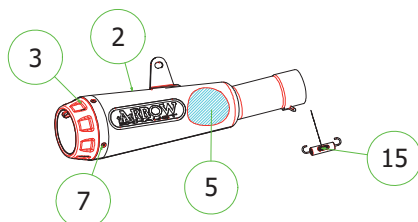

71206PR Homologated Titanium
71206PRI Homologated Nichrom
71206PRN Homologated Nichrom "Dark"