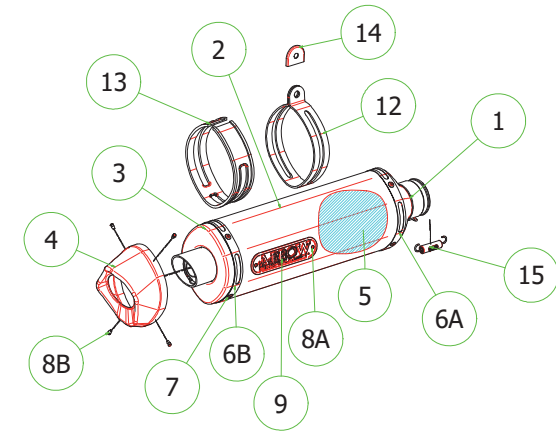

71854PK Homologated Titanium - Carbon
71854MK Homologated Carbon
71854AK Homologated Alluminium - Carbon
71854AKN Homologated Alluminium "Dark" - Carbon
71854AKB Homologated Alluminium "White" - Carbon