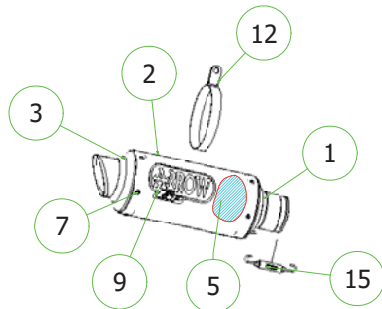

71032GP Homologated Full Titanium
71032GPI Homologated Full Nichrom "Dark"