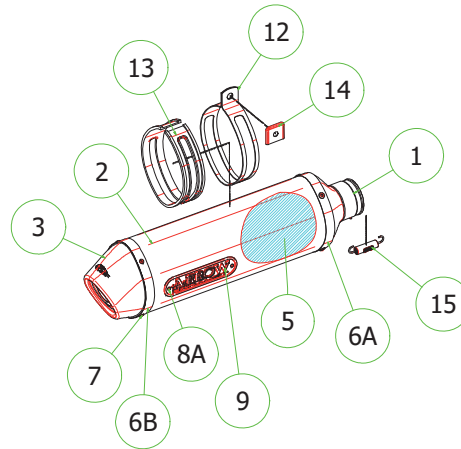

Kawasaki Ninja 650 - Z 650 '17/18

71854XKI Homologated Nichrom - Carbon
71854XKN Homologated Nichrom "Dark" - Carbon

71854AO Homologated Alluminium - Nichrom
71854AON Homologated Alluminium "Dark" - Nichrom
71854AOB Homologated Alluminium "White" - Nichrom

71854PK Homologated Titanium - Carbon
71854MK Homologated Carbon
71854AK Homologated Alluminium - Carbon
71854AKN Homologated Alluminium "Dark" - Carbon
71854AKB Homologated Alluminium "White" - Carbon

71032GP Homologated Full Titanium
71032GPI Homologated Full Nichrom "Dark"

71659MI Racing Collectors

71659KZ Catalytic Homologated Collectors

71206PR Homologated Titanium
71206PRI Homologated Nichrom
71206PRN Homologated Nichrom "Dark"

11012DB
dB Killer only for PRO-RACE Silencers

11009DB
dB Killer only for GP2 Silencers