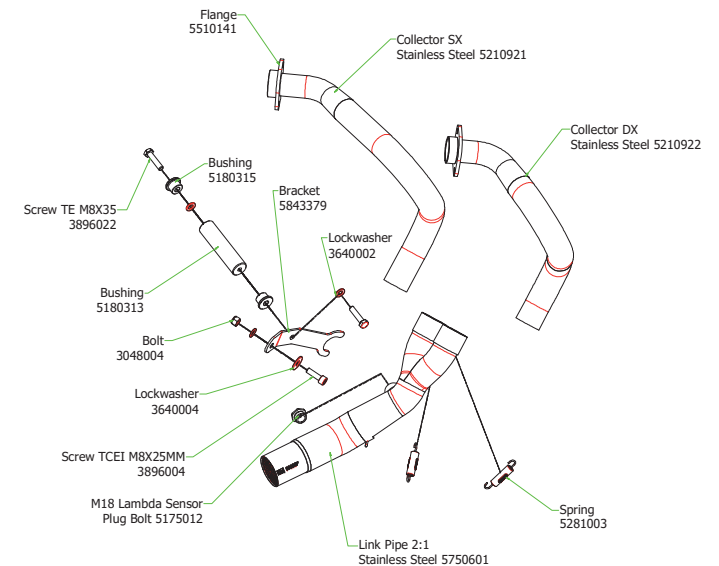

Kawasaki Ninja 650 - Z 650 '17/18

71854XKI Homologated Nichrom - Carbon
71854XKN Homologated Nichrom "Dark" - Carbon

71854AO Homologated Alluminium - Nichrom
71854AON Homologated Alluminium "Dark" - Nichrom
71854AOB Homologated Alluminium "White" - Nichrom

71854PK Homologated Titanium - Carbon
71854MK Homologated Carbon
71854AK Homologated Alluminium - Carbon
71854AKN Homologated Alluminium "Dark" - Carbon
71854AKB Homologated Alluminium "White" - Carbon

71032GP Homologated Full Titanium
71032GPI Homologated Full Nichrom "Dark"

71659MI Racing Collectors

71659KZ Catalytic Homologated Collectors

71206PR Homologated Titanium
71206PRI Homologated Nichrom
71206PRN Homologated Nichrom "Dark"

11012DB
dB Killer only for PRO-RACE Silencers

11009DB
dB Killer only for GP2 Silencers