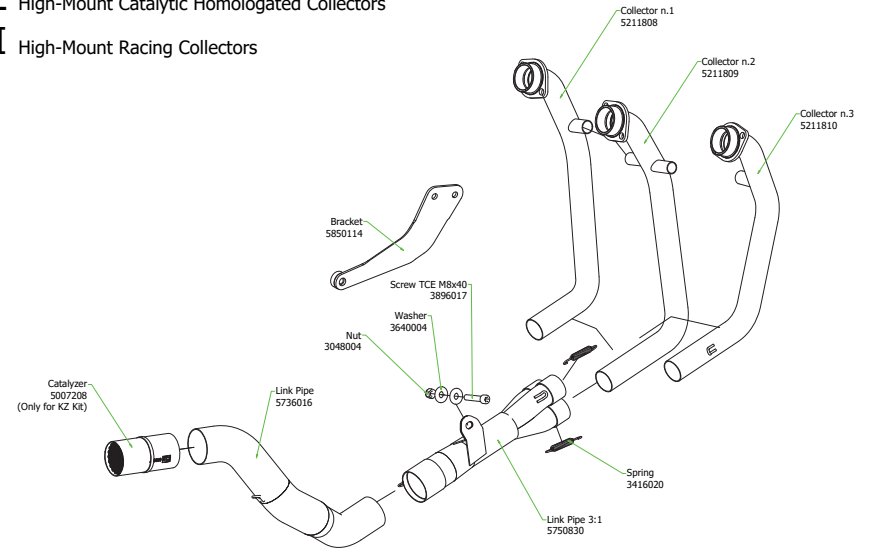

71760KZ High-Mount Catalytic Homologated Collectors
71760MI High-Mount Racing Collectors