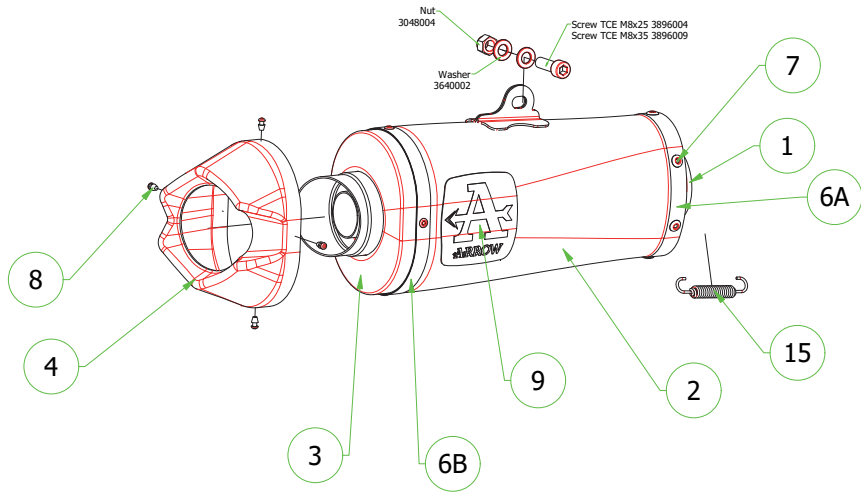

Yamaha MT-09 '21

71932PK Homologated Titanium
71932PKN Homologated Nichrom "Dark"