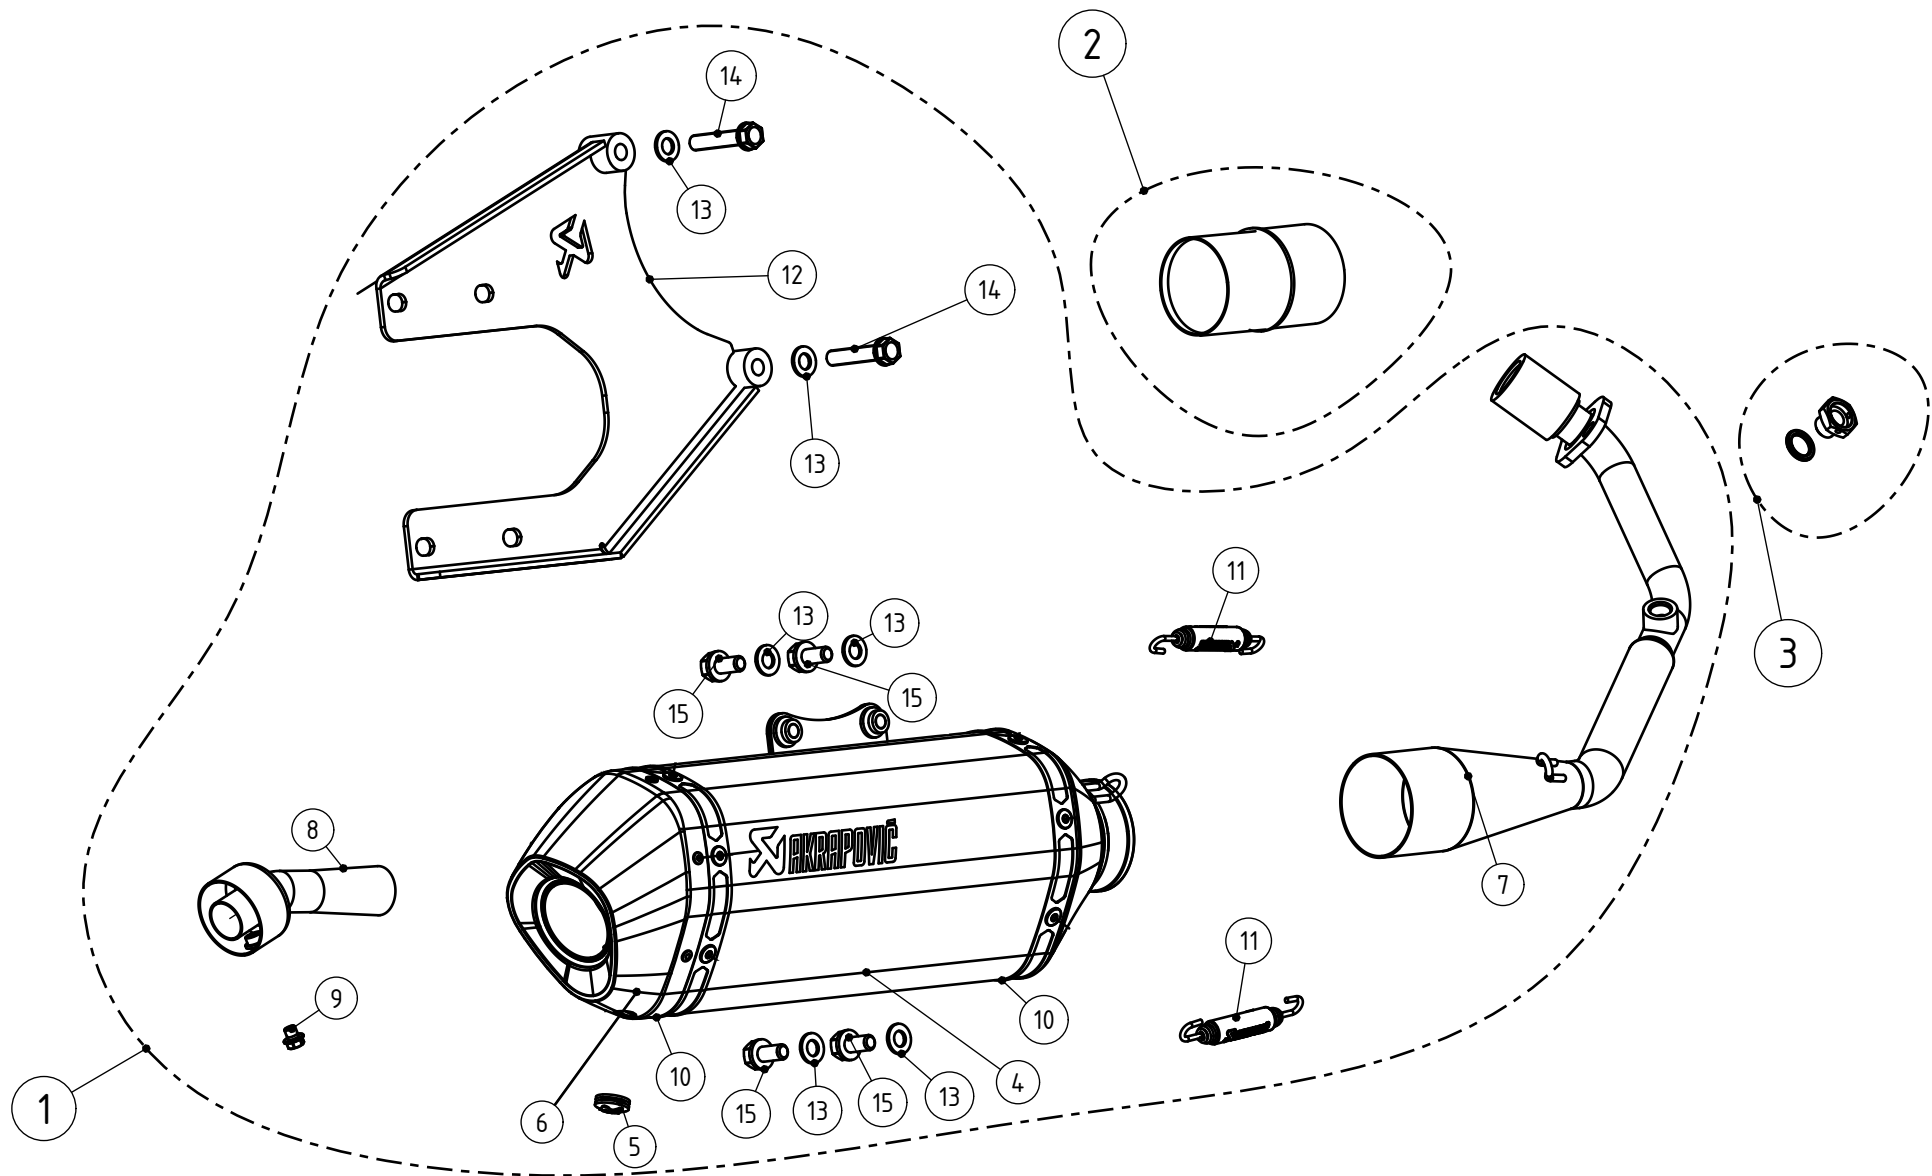

WARNING! EC TYPE APPROVAL IS VALID ONLY WHEN CATALYTIC CONVERTER IS INSTALLED!

MUFFLER REPAIR KITS	
REPACK	16
SLEEVE	17

No.	SALES CODE	DESCRIPTION	QTY.
1	S-VE125R1-HZBL/1	slip on system	1
2	P-KAT-038	catalyst opc.	1
3	P-LBSB4	lambda plug	1
4	M-HZ06002SS/1	muffler	1
5	P-GUV004	rubber insert	1
6	V-EC56	end cap	1
7	H-VE125R1	header	1
8	V-TUV018/4	noise insert SS	1
9	P-FB56	bolt	1
10	P-TT43/1	belt TI for TI sleeve	2
11	P-S2/1	spring	2
12	P-X138/1	bracket SS black	1
13	P-DR38	washer	6
14	P-FB11	bolt	2
15	P-FB30	screw FE	4
16	P-RPCK113	muffler repack kit	1
17	P-RKS411ZSS27/1	muffler sleeve kit	1