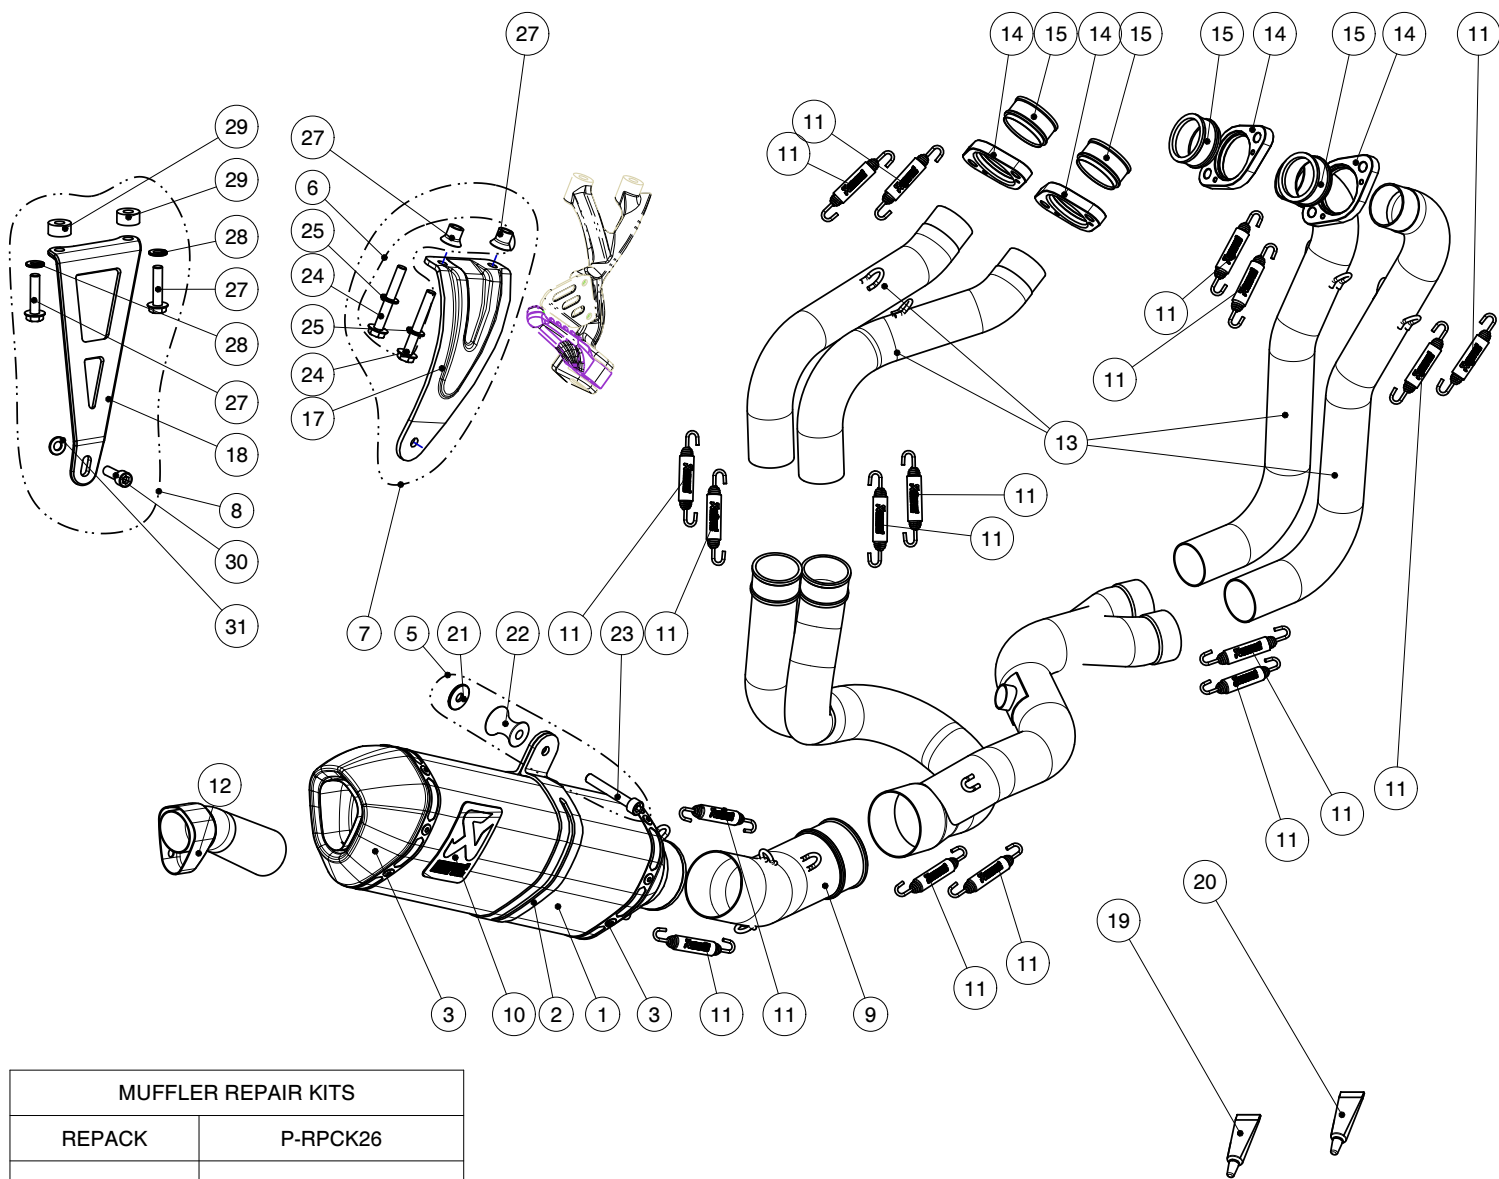

**APRILIA RSV4, Complete exhaust system / RACING LINE / RAC 2**  
**APRILIA TUONO V4, mComplete exhaust system / RACING LINE / RAC 2**  
**Product code: S-A10R1-ZT/2**  
**S-A10R1-ZC/2**

**Spare parts**

Poz.	Product code	Description	Psc.	
T i	1	M-Z01805T/5	TITANIUM OUTER SLEEVE MUFFLER	1
	2	P-MCT24	CARBON FIBER MUFFLER CLAMP	1
	3	V-EC27	END CAP SET	1
	4	P-TT18	BELT	1
C a	1	M-Z01805C/5	CARBON FIBER OUTER SLEEVE MUFFLER	1
	2	P-MCC24	CARBON FIBER MUFFLER CLAMP	1
	3	V-EC26	END CAP SET	1
	4	P-TT19	BELT	1
T i t a n i u m & C a r b o n	5	P-HF360	MUFFLER FITTING SET	1
	6	P-HF400	MUFFLER BRACKET FITTING SET EVO2	1
	7	P-MBA10R6/A2	MUFFLER BRACKET WITH FITTING SET EVO2	1
	8	P-MBA10AL3/A2	ALU MUFFLER BRACKET WITH FITTING SET - OPTIONAL	1
	9	L-A10R2	LINK PIPE	1
	10	P-VST2AL	STICKER	1
	11	P-S1	SPRING	1
	12	V-TUV049	NOISE REDUCTION INSERT	1
	13	H-A10R1	HEADER TUBE SET	1
	14	P-FY4	FLANGE	1
	15	P-B5	INNER SLEEVE	1
	16	C-A10R1L	COLLECTOR	1
	17	P-MBA10R6	CARBON MUFFLER BRACKET	1
	18	P-MBA10AL3	ALU MUFFLER BRACKET	1
19		COPPER PASTE	1	
20		CERAMIC PASTE	1	
21	P-DR4	WASHER	1	
22		AL	1	
23		BOLT	1	
24	P-FB12	BOLT	1	
25	P-DR38	WASHER	1	
26		AL	1	

**MUFFLER REPAIR KITS**

REPACK

P-RPCK26

SLEEVE

P-RKS252ZT35 -TITANIUM  
P-RKS251ZC35-CARBON