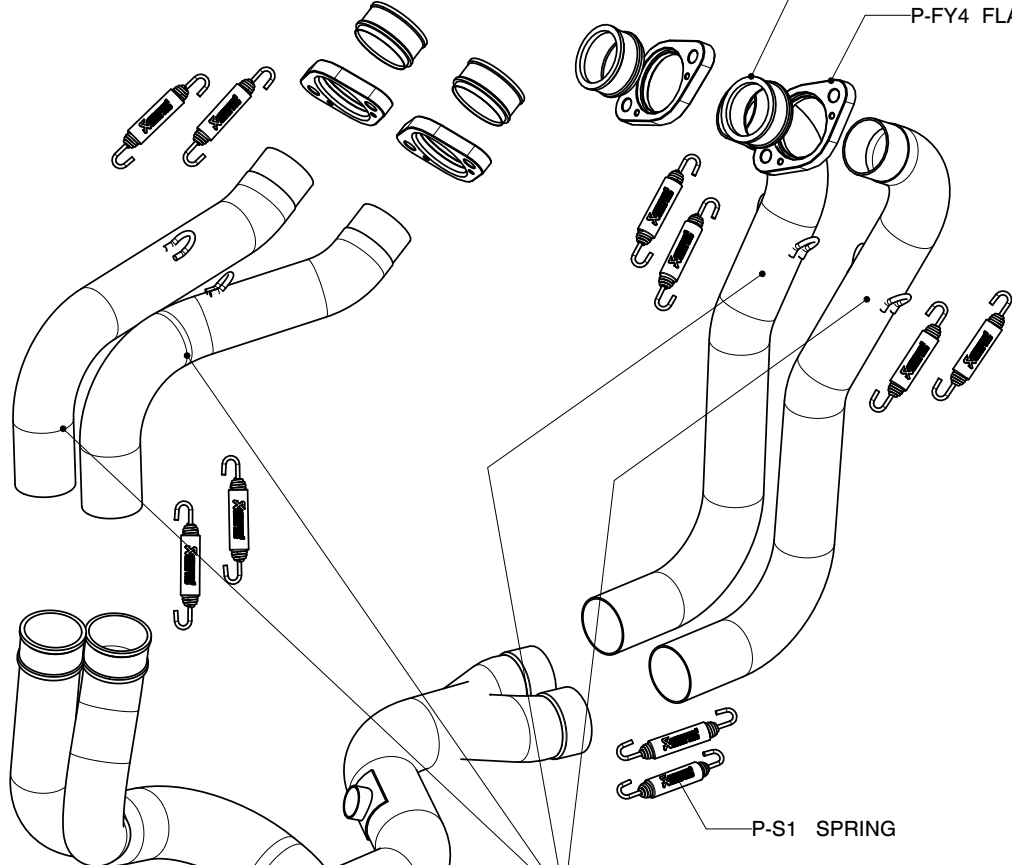

L-A10R1 LINK PIPE

P-MCTZ4 CARBON FIBER CLAMP FOR TITANIUM OUTER SLEEVE MUFFLER

P-MCCZ4 CARBON FIBER CLAMP FOR CARBON FIBER OUTER SLEEVE MUFFLER

M-Z01805T/5 TITANIUM OUTER SLEEVE MUFFLER

M-Z01805C/5 CARBON FIBER OUTER SLEEVE MUFFLER

P-85 INNER SLEEVE

P-FY4 FLANGE