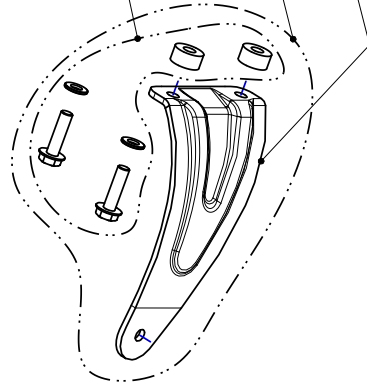

**APRILLIA RSV4, Complete exhaust system / RACING LINE / RAC 1**  
**APRILIA TUONO V4, Complete exhaust system / RACING LINE / RAC 1**  
**Product code: S-A10R1-ZT**  
**S-A10R1-ZC**

P-MBA10R6 CARBON FIBER MUFFLER BRACKET

P-MBA10R6/A1 MUFFLER BRACKET WITH FITTING SET

P-HF364 MUFFLER BRACKET FITTING SET

P-HF360 MUFFLER FITTING SET

V-EC27 END CAP SET FOR TITANIUM OUTER SLEEVE MUFFLER

V-EC26 END CAP SET FOR CARBON FIBER OUTER SLEEVE MUFFLER

V-TUV049 NOISE REDUCTION INSERT

P-VST2AL STICKER

L-A10R1 LINK PIPE

P-MCTZ4 CARBON FIBER CLAMP FOR TITANIUM OUTER SLEEVE MUFFLER

P-MCCZ4 CARBON FIBER CLAMP FOR CARBON FIBER OUTER SLEEVE MUFFLER

M-Z01805T/5 TITANIUM OUTER SLEEVE MUFFLER