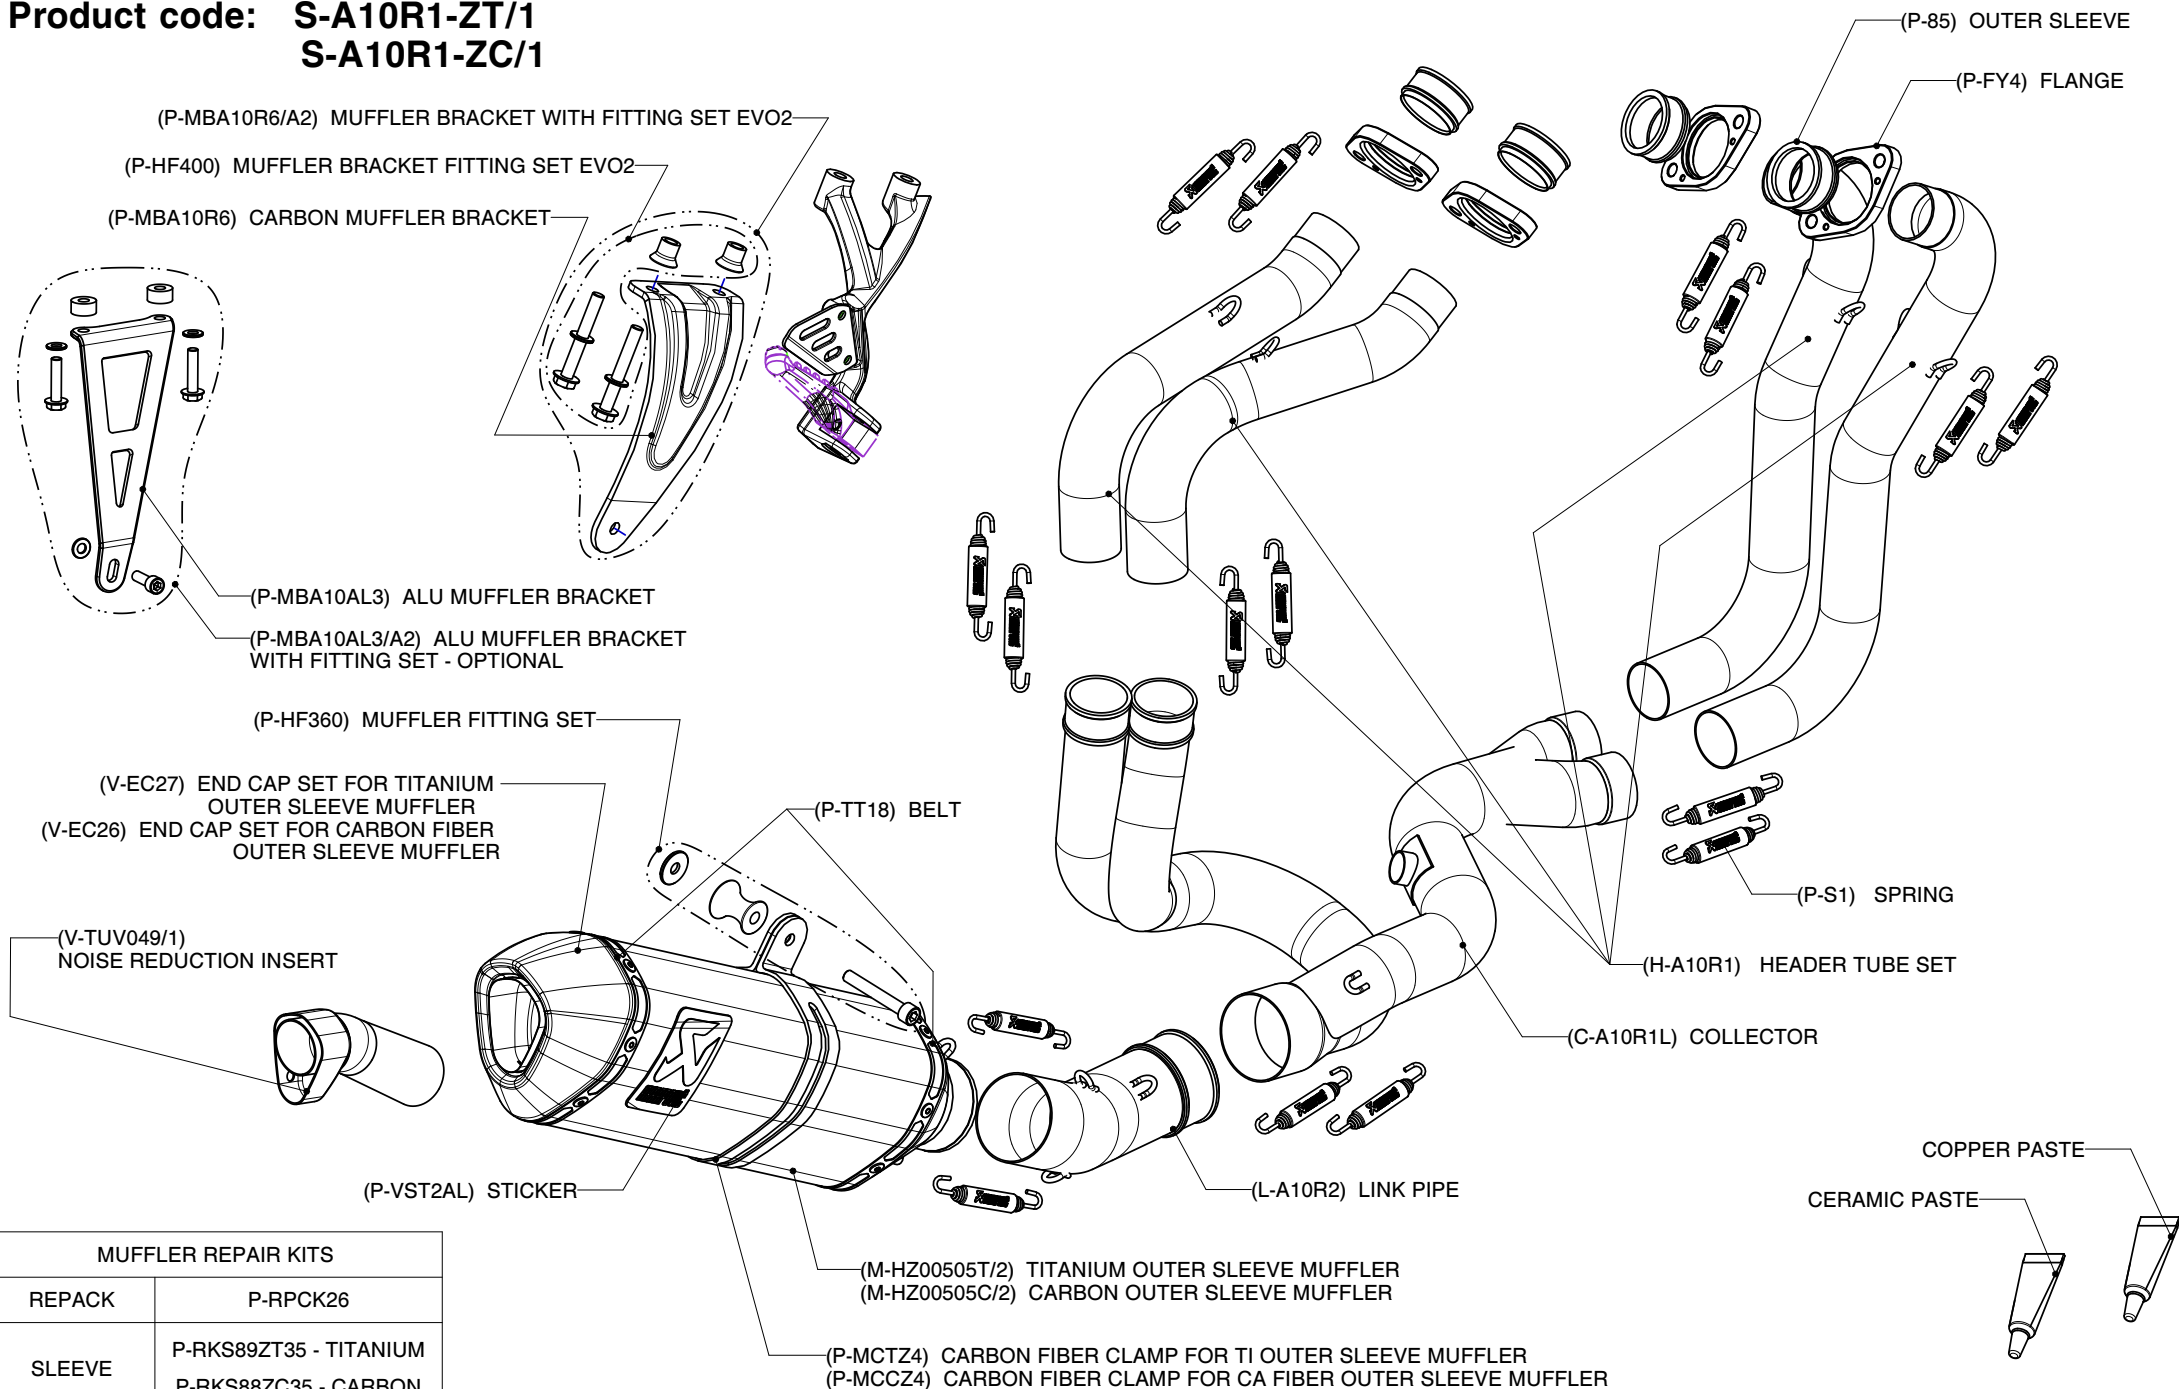

**WARNING! IN CASE OF COMBINATION WITH RAC2 TUBE SET, THE SLIP-ON HOMOLOGATION IS NOT VALID!**

**APRILLIA RSV4/ Complete exhaust system/ RAC2 TUBE SET WITH SO-HOM MUFFLER**  
**APRILIA TUONO V4, Complete exhaust system/ RAC2 TUBE SET WITH SO-HOM MUFFLER**  
**Product code: S-A10R1-ZT/1**  
**S-A10R1-ZC/1**

MUFFLER REPAIR KITS	
REPACK	P-RPCK26
SLEEVE	P-RKS89ZT35 - TITANIUM P-RKS88ZC35 - CARBON