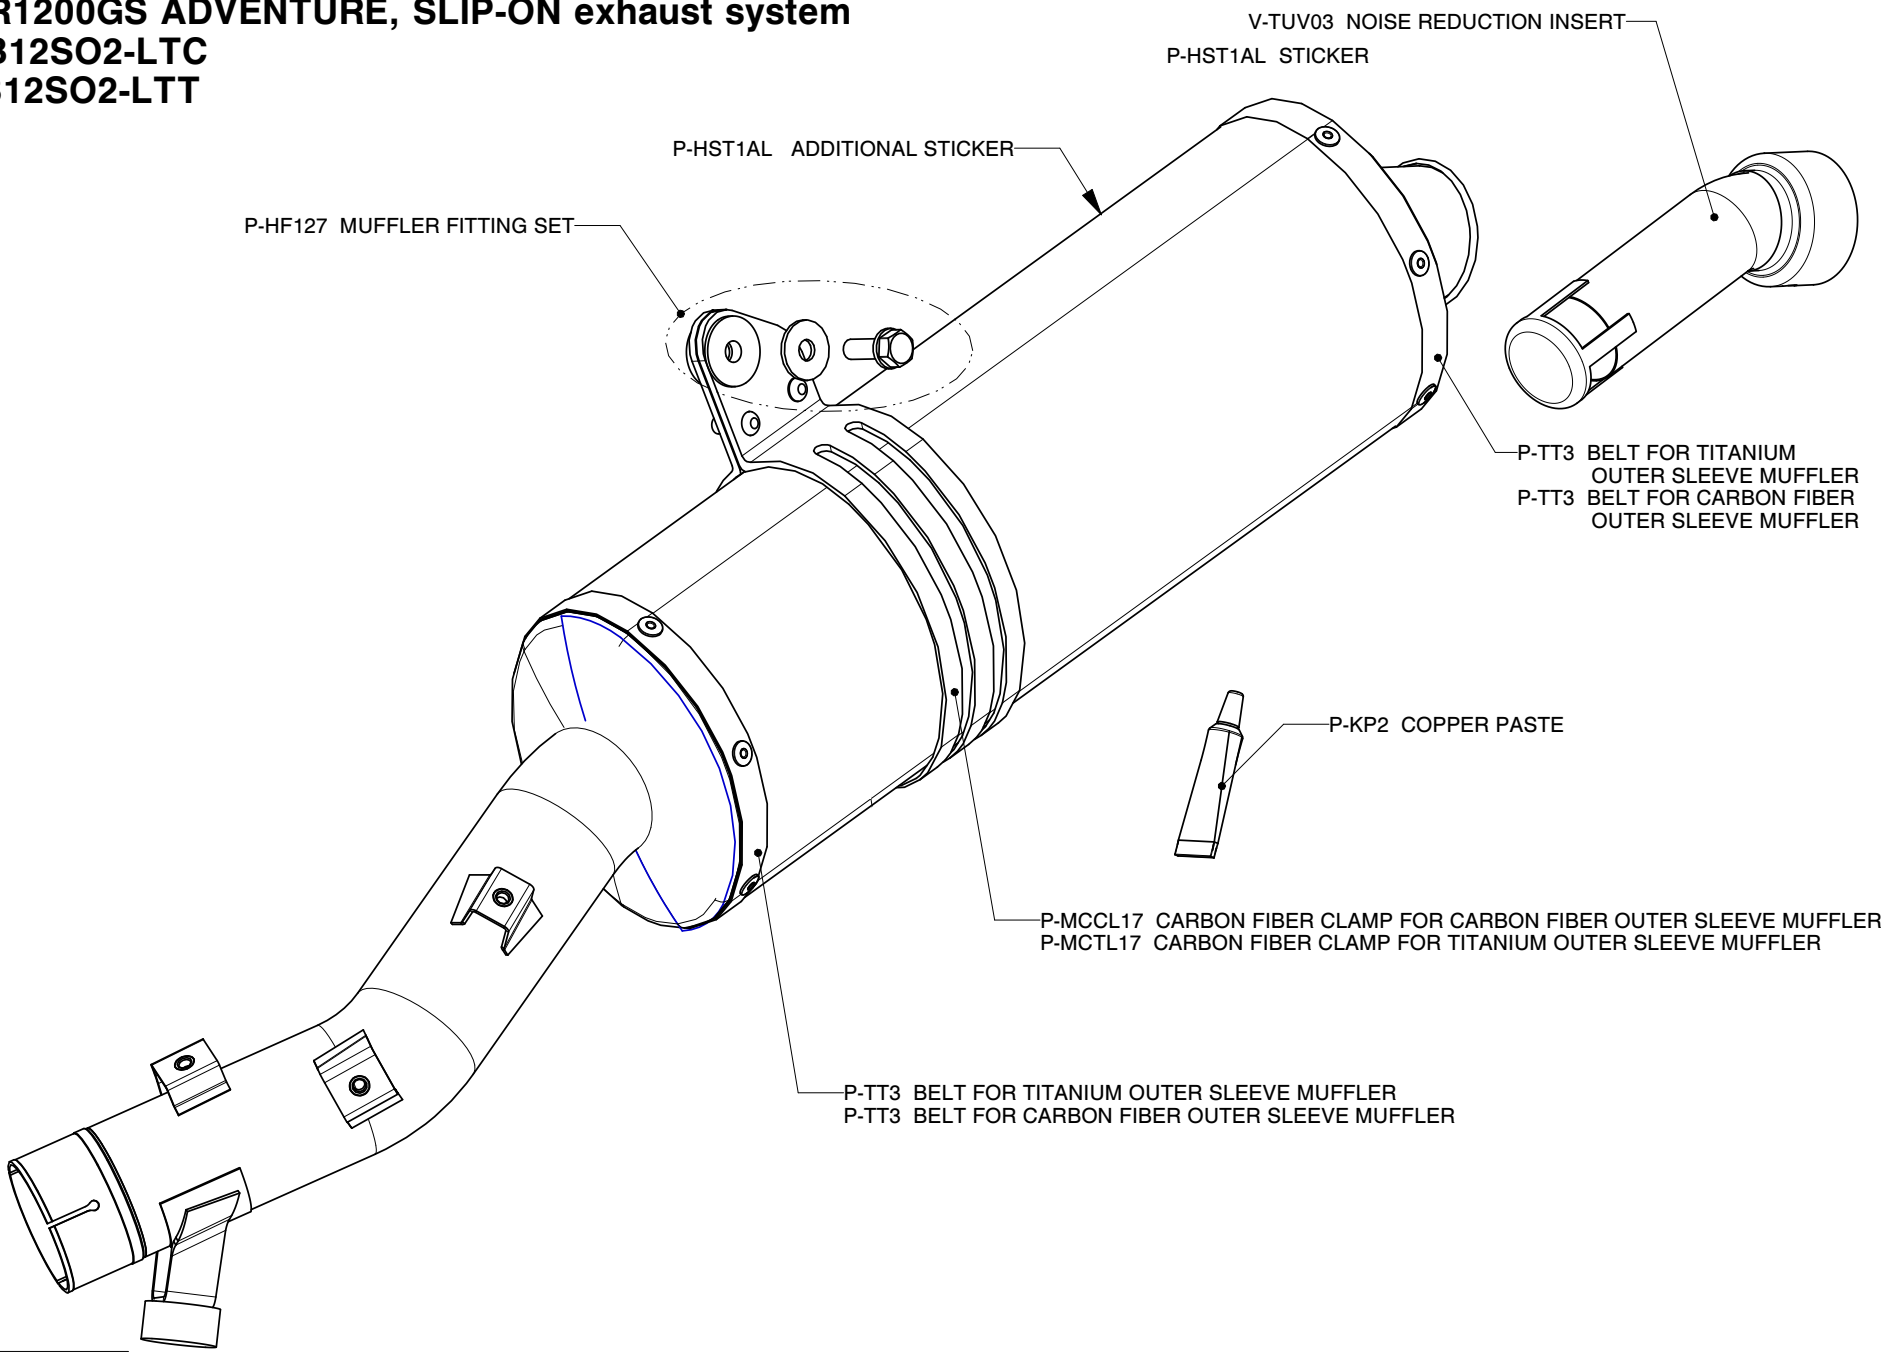

BMW R1200GS / R1200GS ADVENTURE, SLIP-ON exhaust system

Product code: S-B12SO2-LTC

S-B12SO2-LTT

V-TUV03 NOISE REDUCTION INSERT

P-HST1AL STICKER

P-HST1AL ADDITIONAL STICKER

P-HF127 MUFFLER FITTING SET

P-TT3 BELT FOR TITANIUM
OUTER SLEEVE MUFFLER
P-TT3 BELT FOR CARBON FIBER
OUTER SLEEVE MUFFLER

P-KP2 COPPER PASTE

P-MCCL17 CARBON FIBER CLAMP FOR CARBON FIBER OUTER SLEEVE MUFFLER
P-MCTL17 CARBON FIBER CLAMP FOR TITANIUM OUTER SLEEVE MUFFLER

P-TT3 BELT FOR TITANIUM OUTER SLEEVE MUFFLER
P-TT3 BELT FOR CARBON FIBER OUTER SLEEVE MUFFLER

MUFFLER REPAIR KITS

REPACK P-RPCK18

SLEEVE P-RKS75TL45 - TITANIUM
P-RKS75CL45 - CARBON