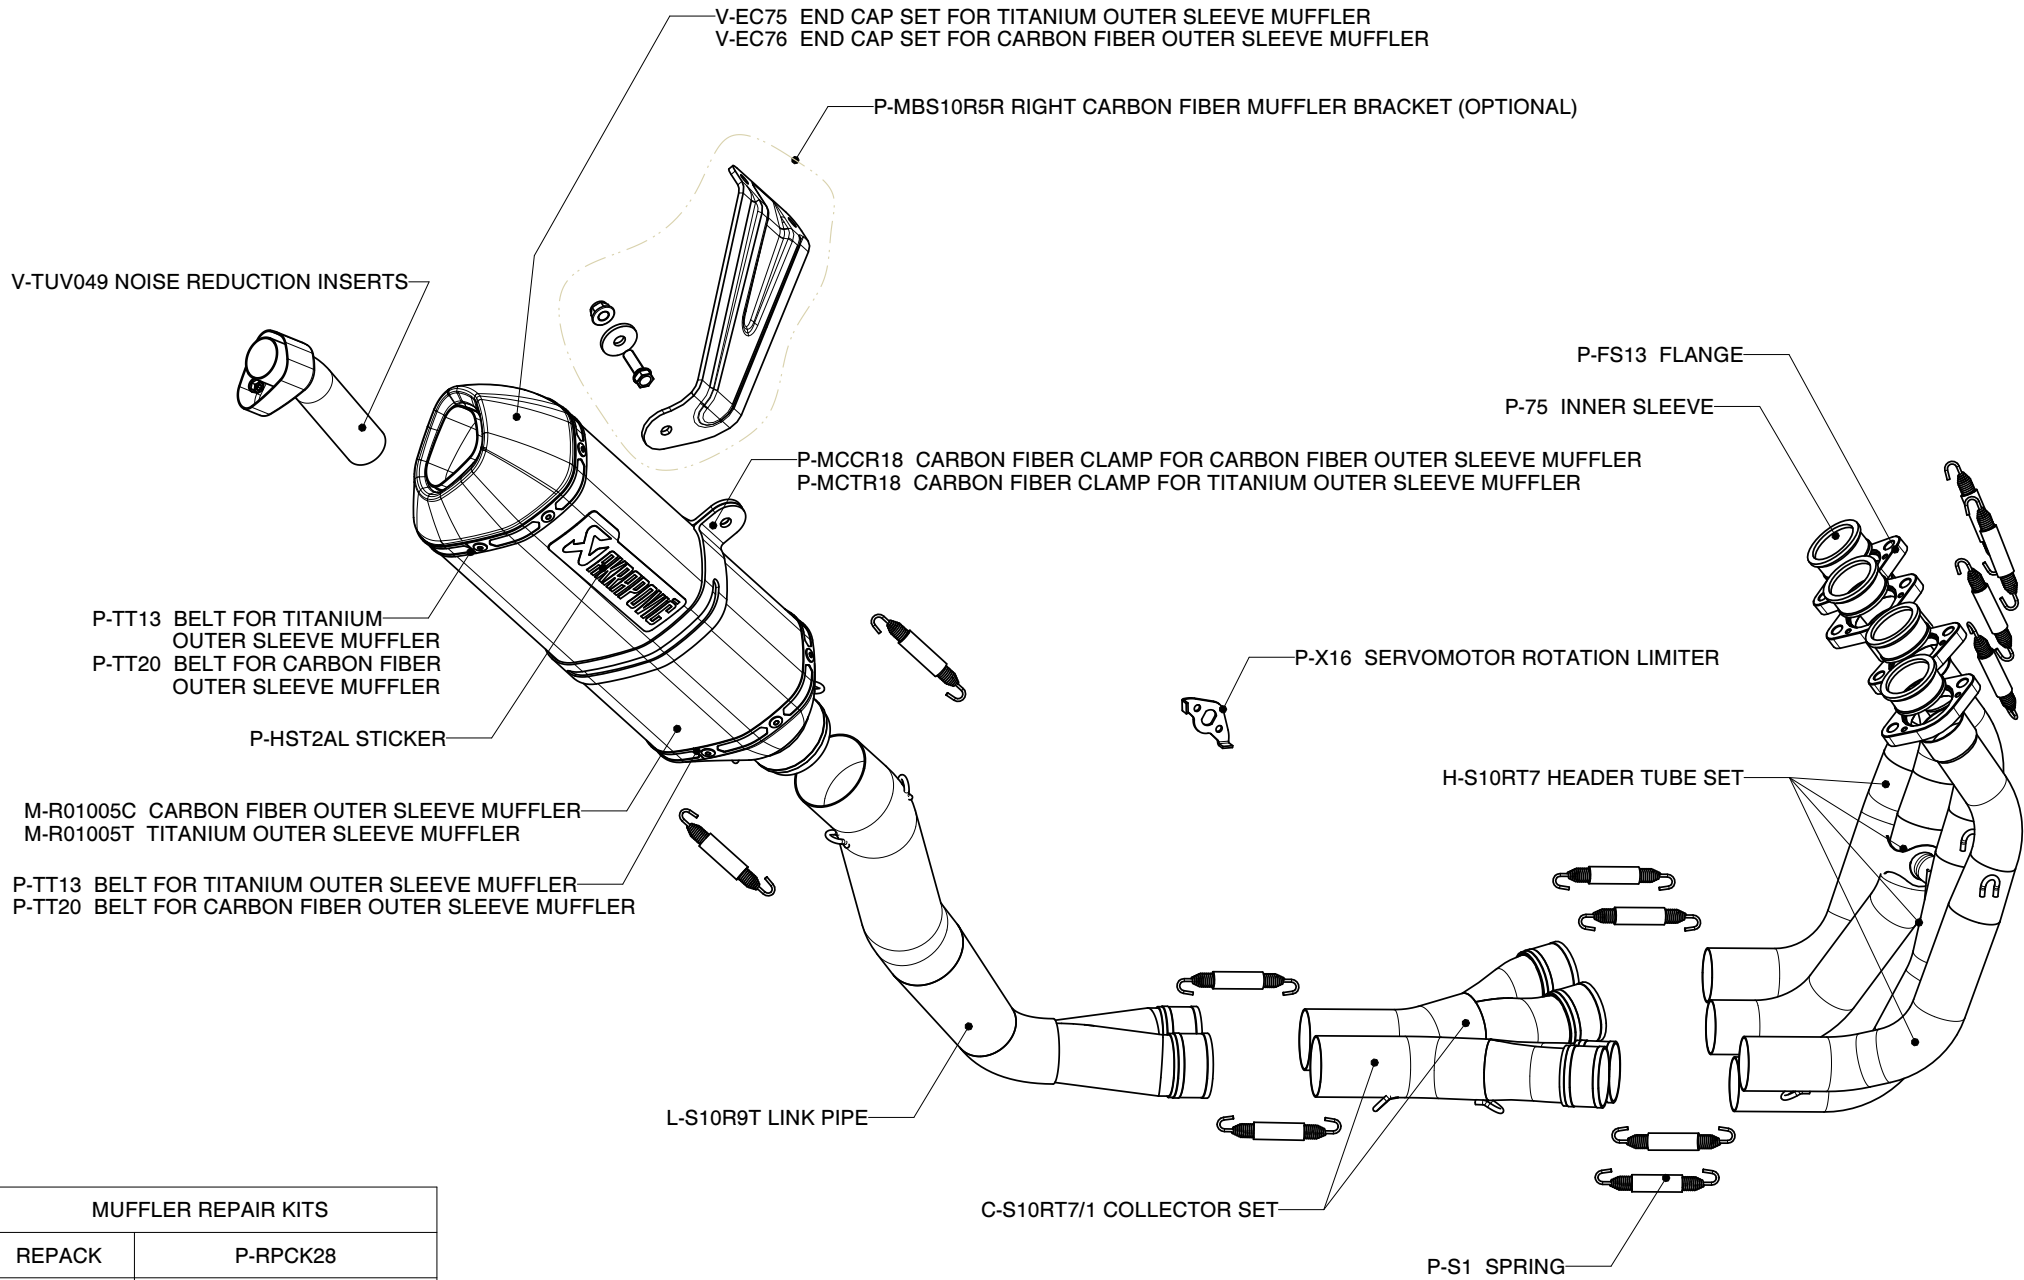

# SUZUKI GSX-R 1000, Complete exhaust system / EVOLUTION LINE - SINGLE

Product code: S-S10E1-RC

S-S10E1-RT

MUFFLER REPAIR KITS	
REPACK	P-RPCK28
SLEEVE	P-RKS125RT35 - TITANIUM
	P-RKS124RC35 - CARBON