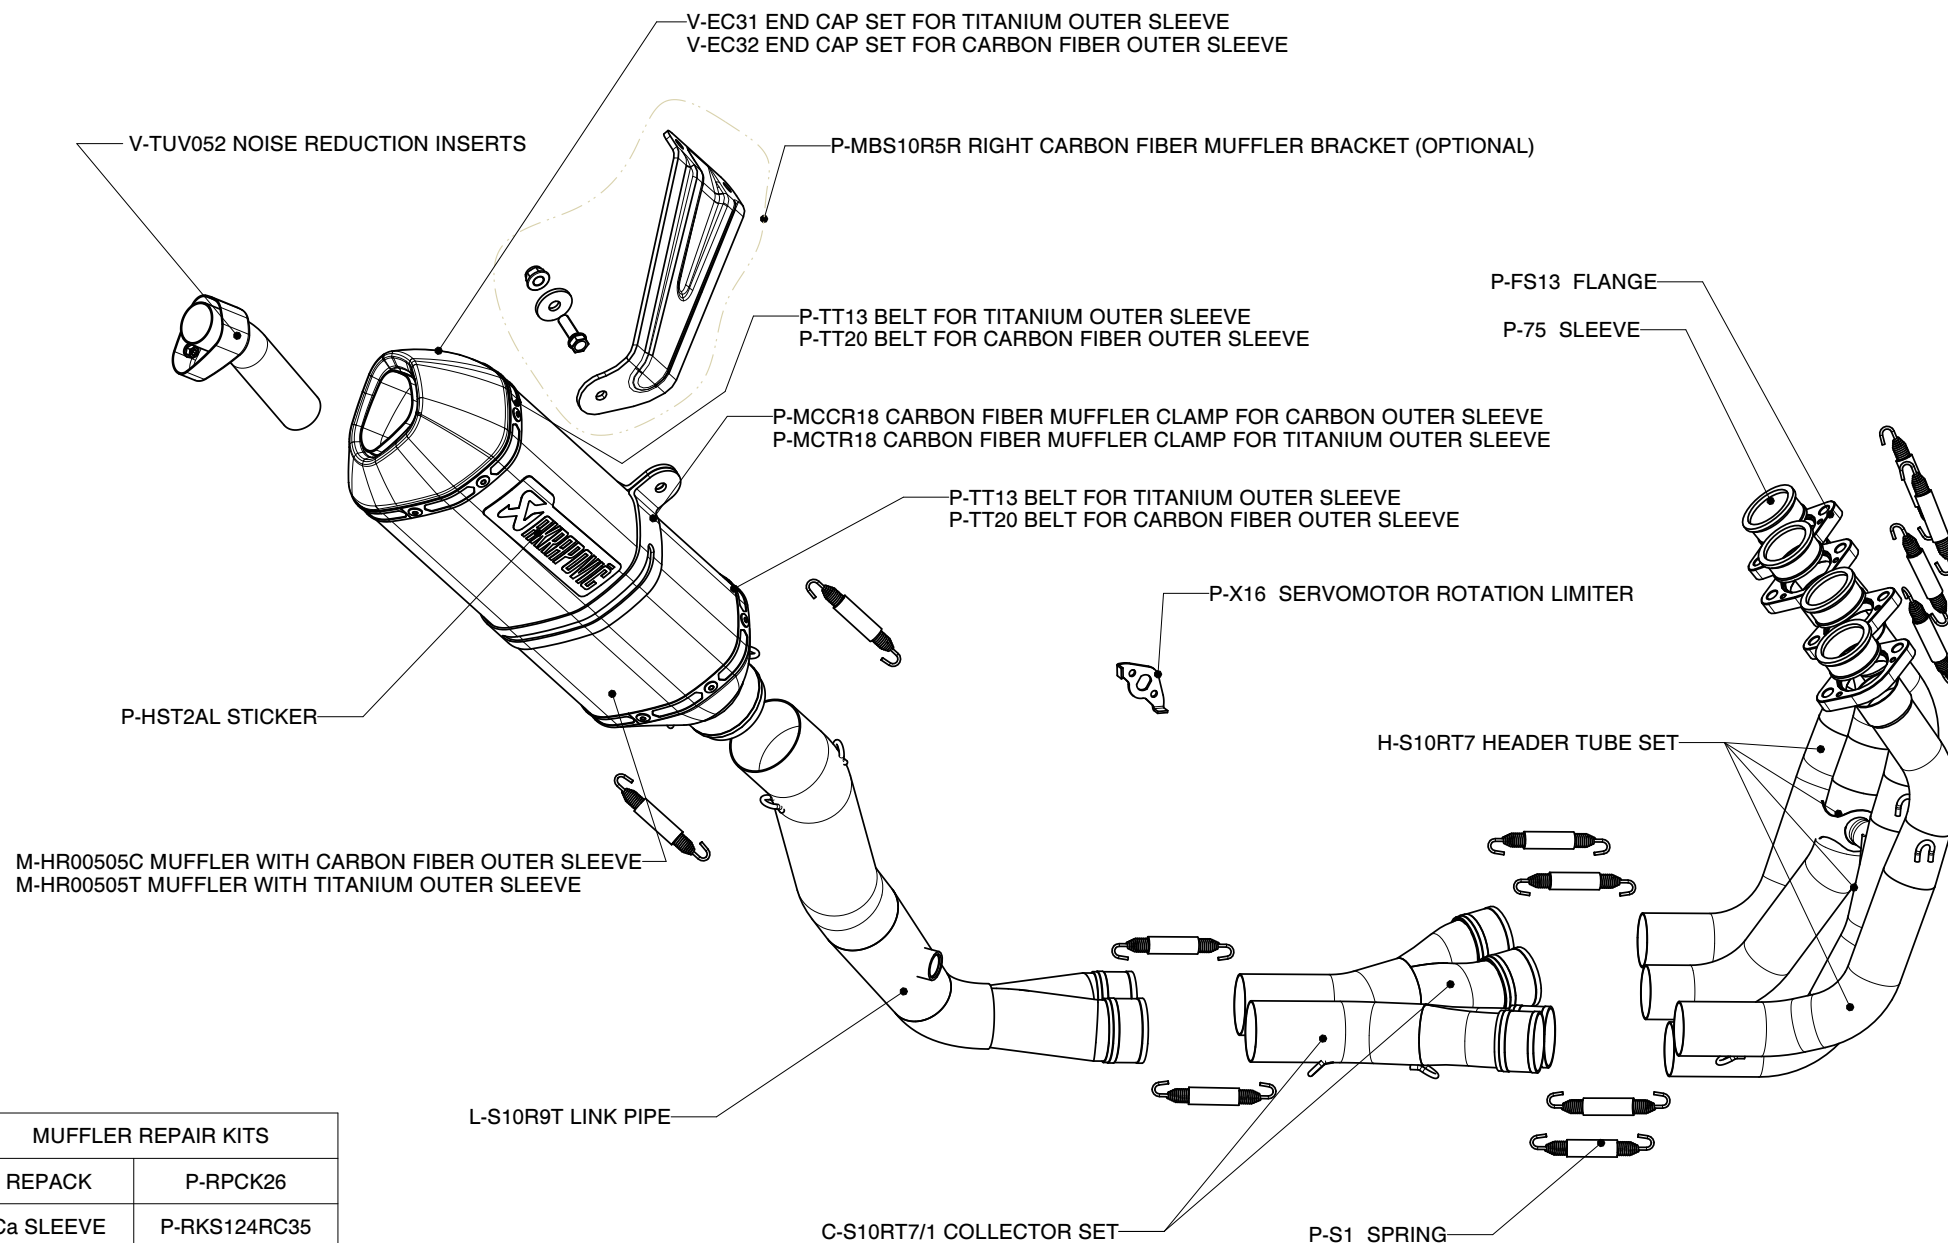

SUZUKI GSX-R 1000, Complete exhaust system / Evolution line with EC Type approved muffler

Product code: S-S10E1-RT/1
S-S10E1-RC/1

WARNING! MUFFLER'S EC TYPE APPROVAL IS NOT VALID FOR THIS MOTORCYCLE TYPE!