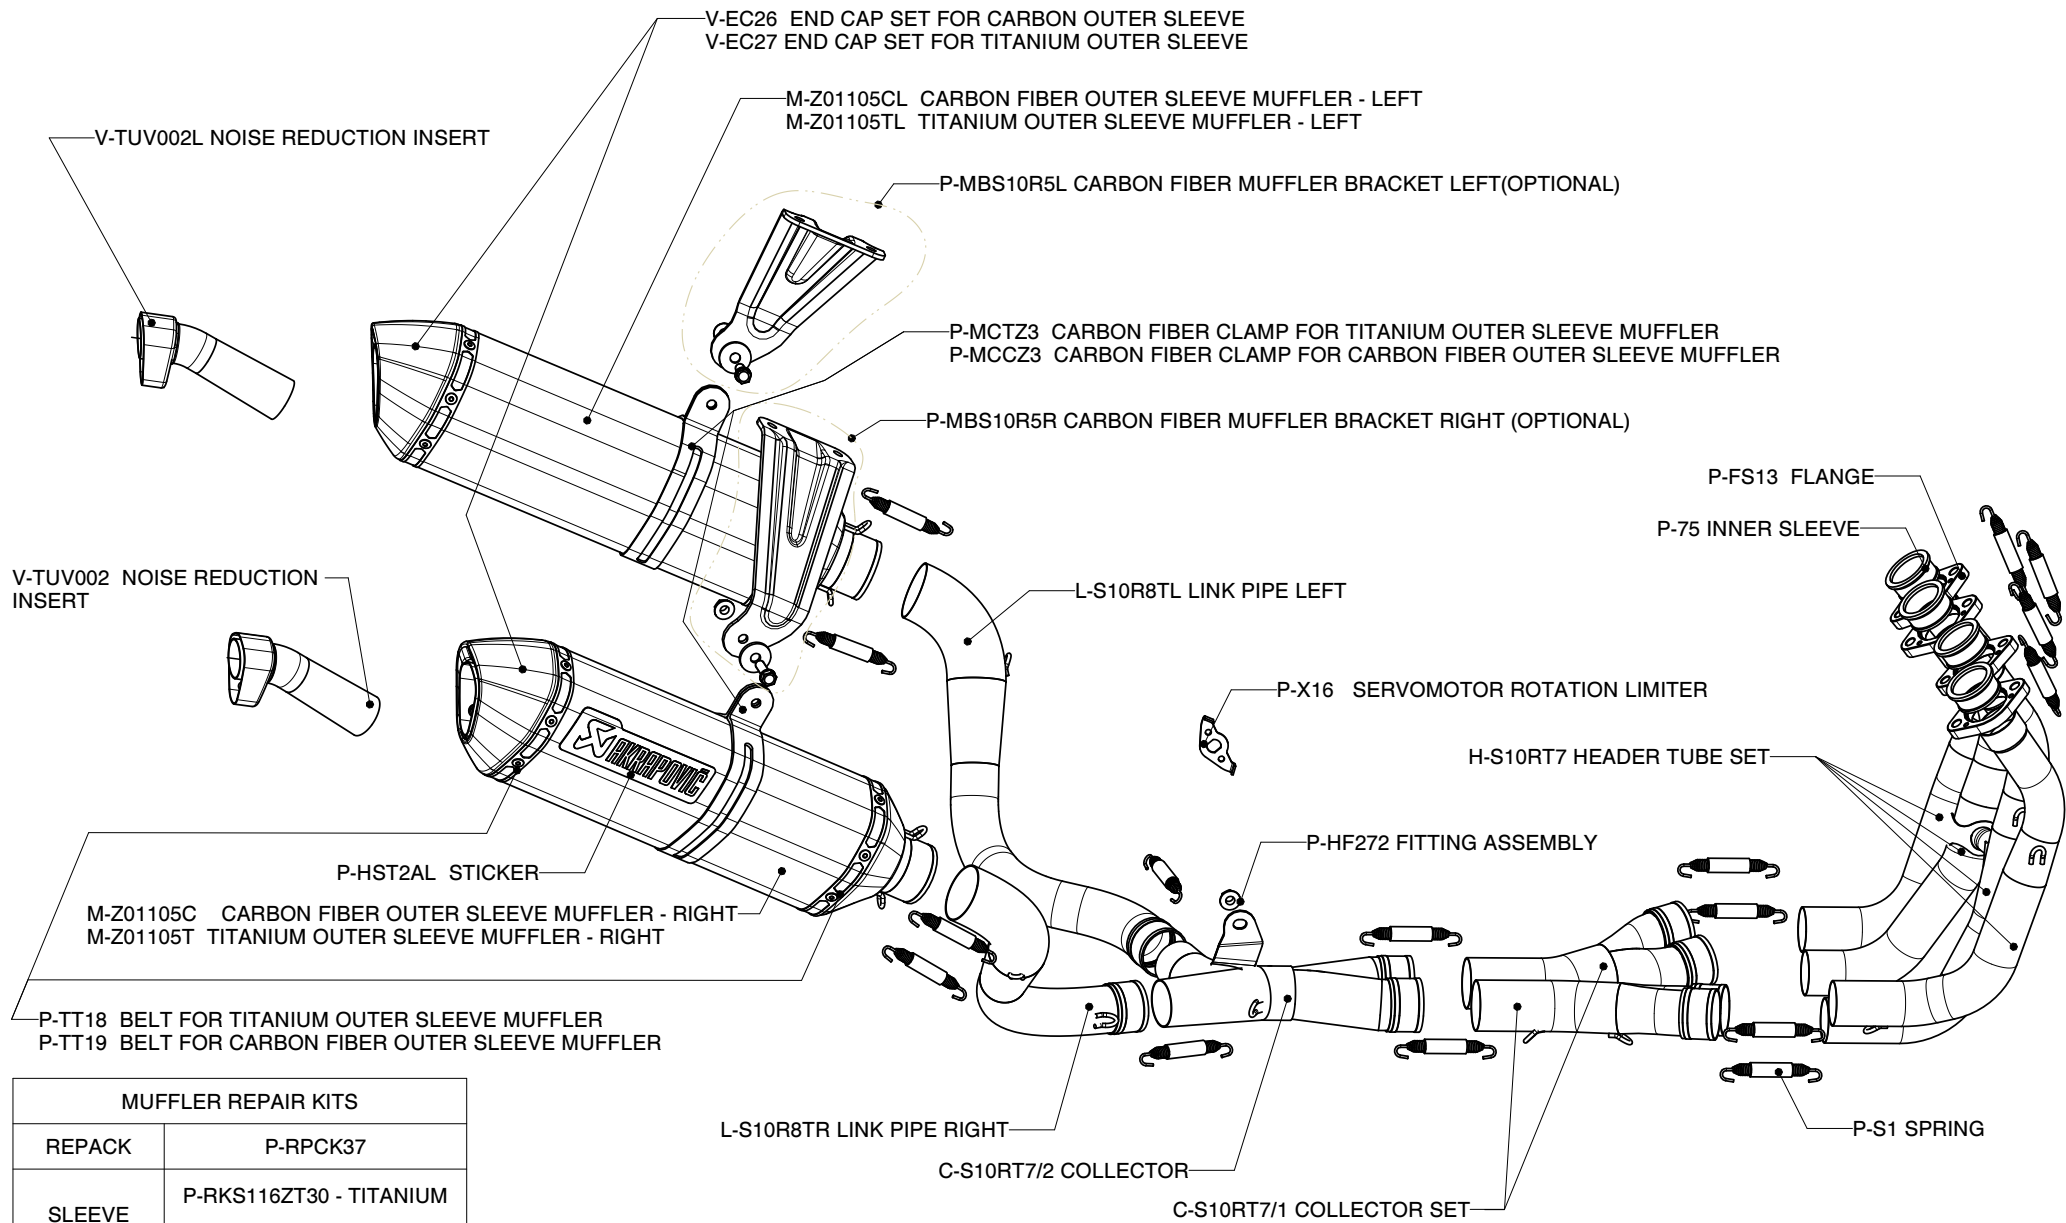

SUZUKI GSX-R 1000, Complete exhaust system / EVOLUTION LINE TWIN

Product code: S-S10RFT8T-ZC

S-S10RFT8T-ZT

MUFFLER REPAIR KITS	
REPACK	P-RPCK37
SLEEVE	P-RKS116ZT30 - TITANIUM
	P-RKS115ZC30 - CARBON