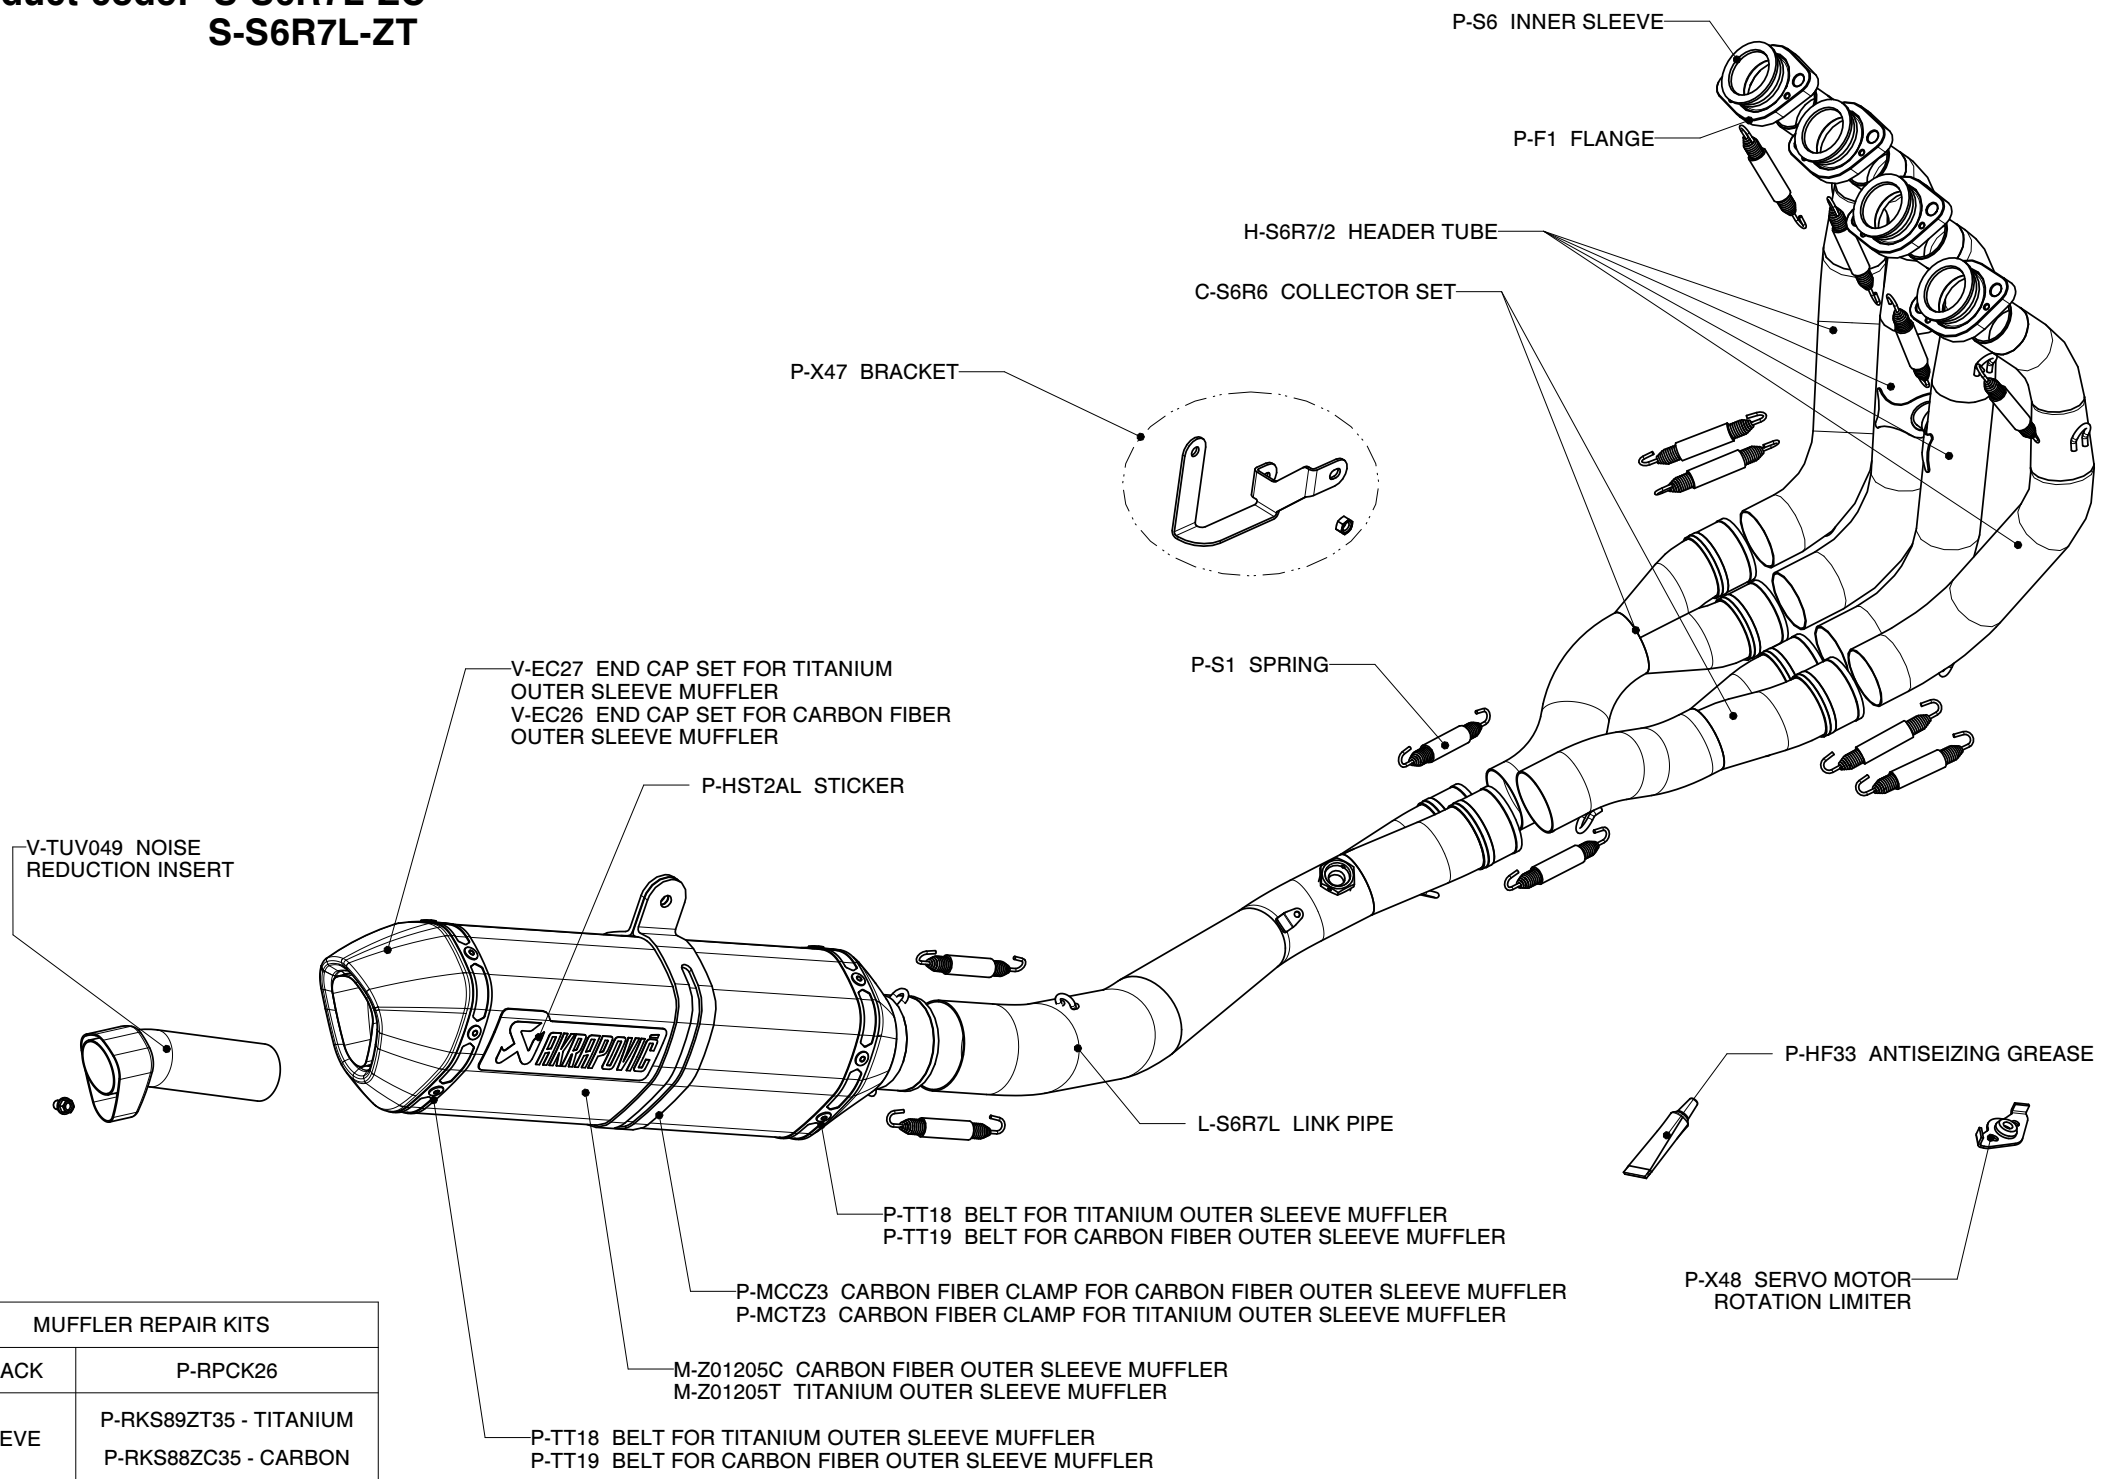

**SUZUKI GSX-R 600/750; Complete exhaust system / RACING LINE / Street legal**

**Product code: S-S6R7L-ZC**

**S-S6R7L-ZT**

P-S6 INNER SLEEVE

P-F1 FLANGE

H-S6R7/2 HEADER TUBE

C-S6R6 COLLECTOR SET

P-X47 BRACKET

P-S1 SPRING

V-EC27 END CAP SET FOR TITANIUM OUTER SLEEVE MUFFLER  
 V-EC26 END CAP SET FOR CARBON FIBER OUTER SLEEVE MUFFLER

P-HST2AL STICKER

V-TUV049 NOISE REDUCTION INSERT

L-S6R7L LINK PIPE

P-HF33 ANTISEIZING GREASE