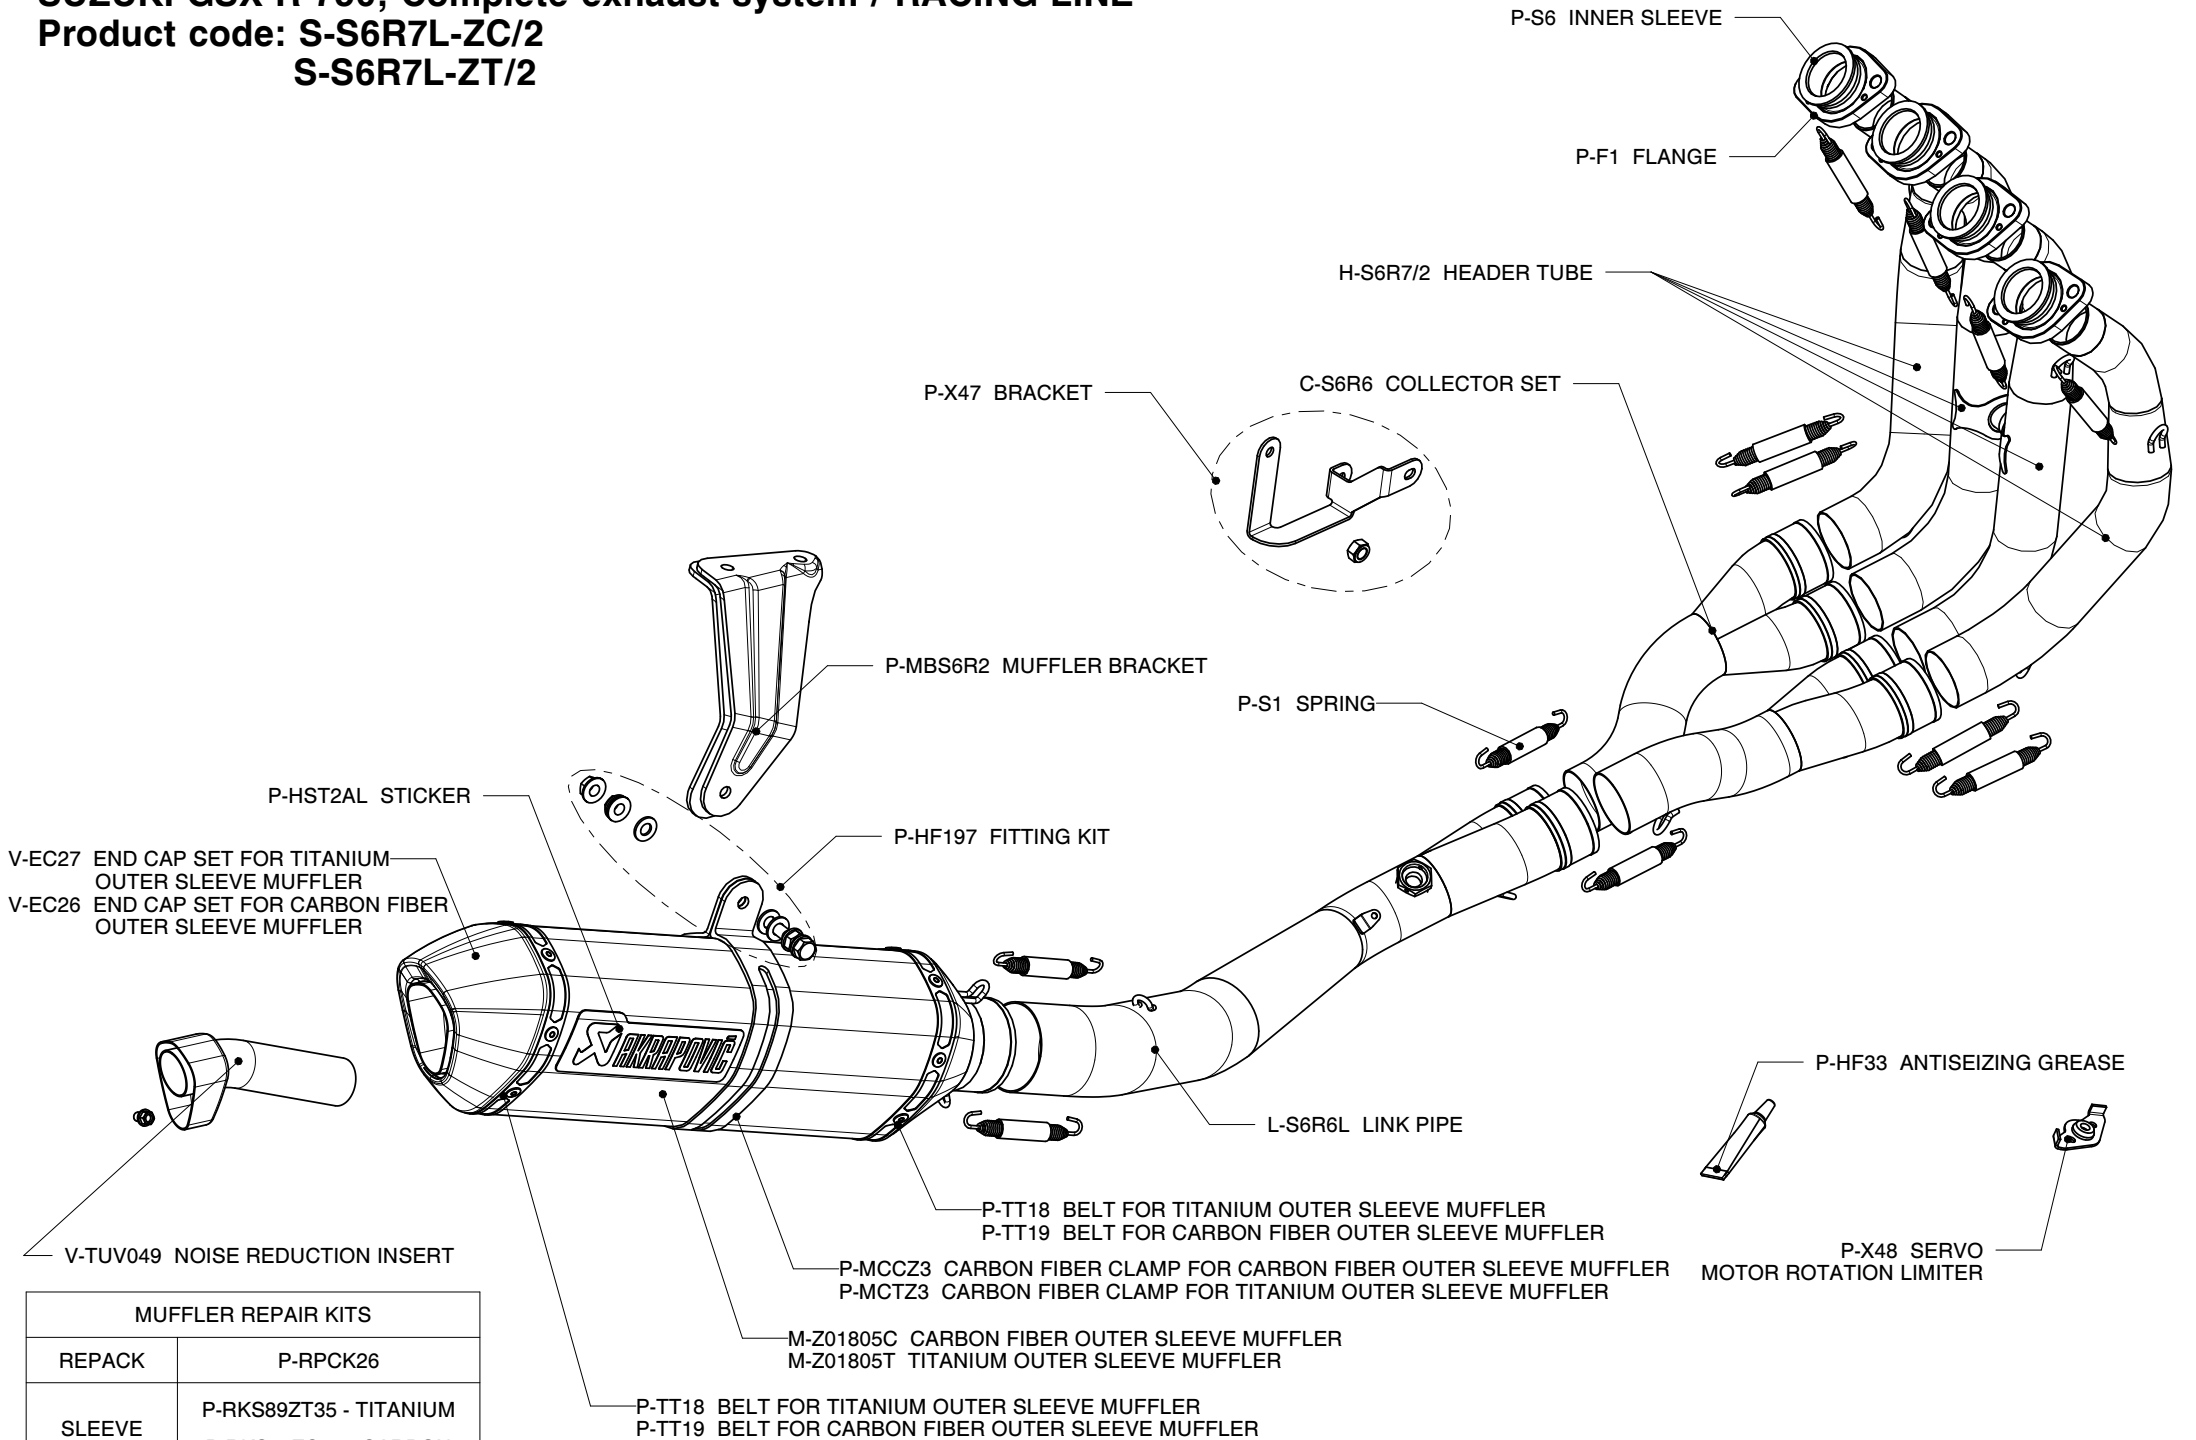

**SUZUKI GSX-R 600, Complete exhaust system / RACING LINE**  
**SUZUKI GSX-R 750, Complete exhaust system / RACING LINE**  
**Product code: S-S6R7L-ZC/2**  
**S-S6R7L-ZT/2**

MUFFLER REPAIR KITS	
REPACK	P-RPCK26
SLEEVE	P-RKS89ZT35 - TITANIUM P-RKS88ZC35 - CARBON