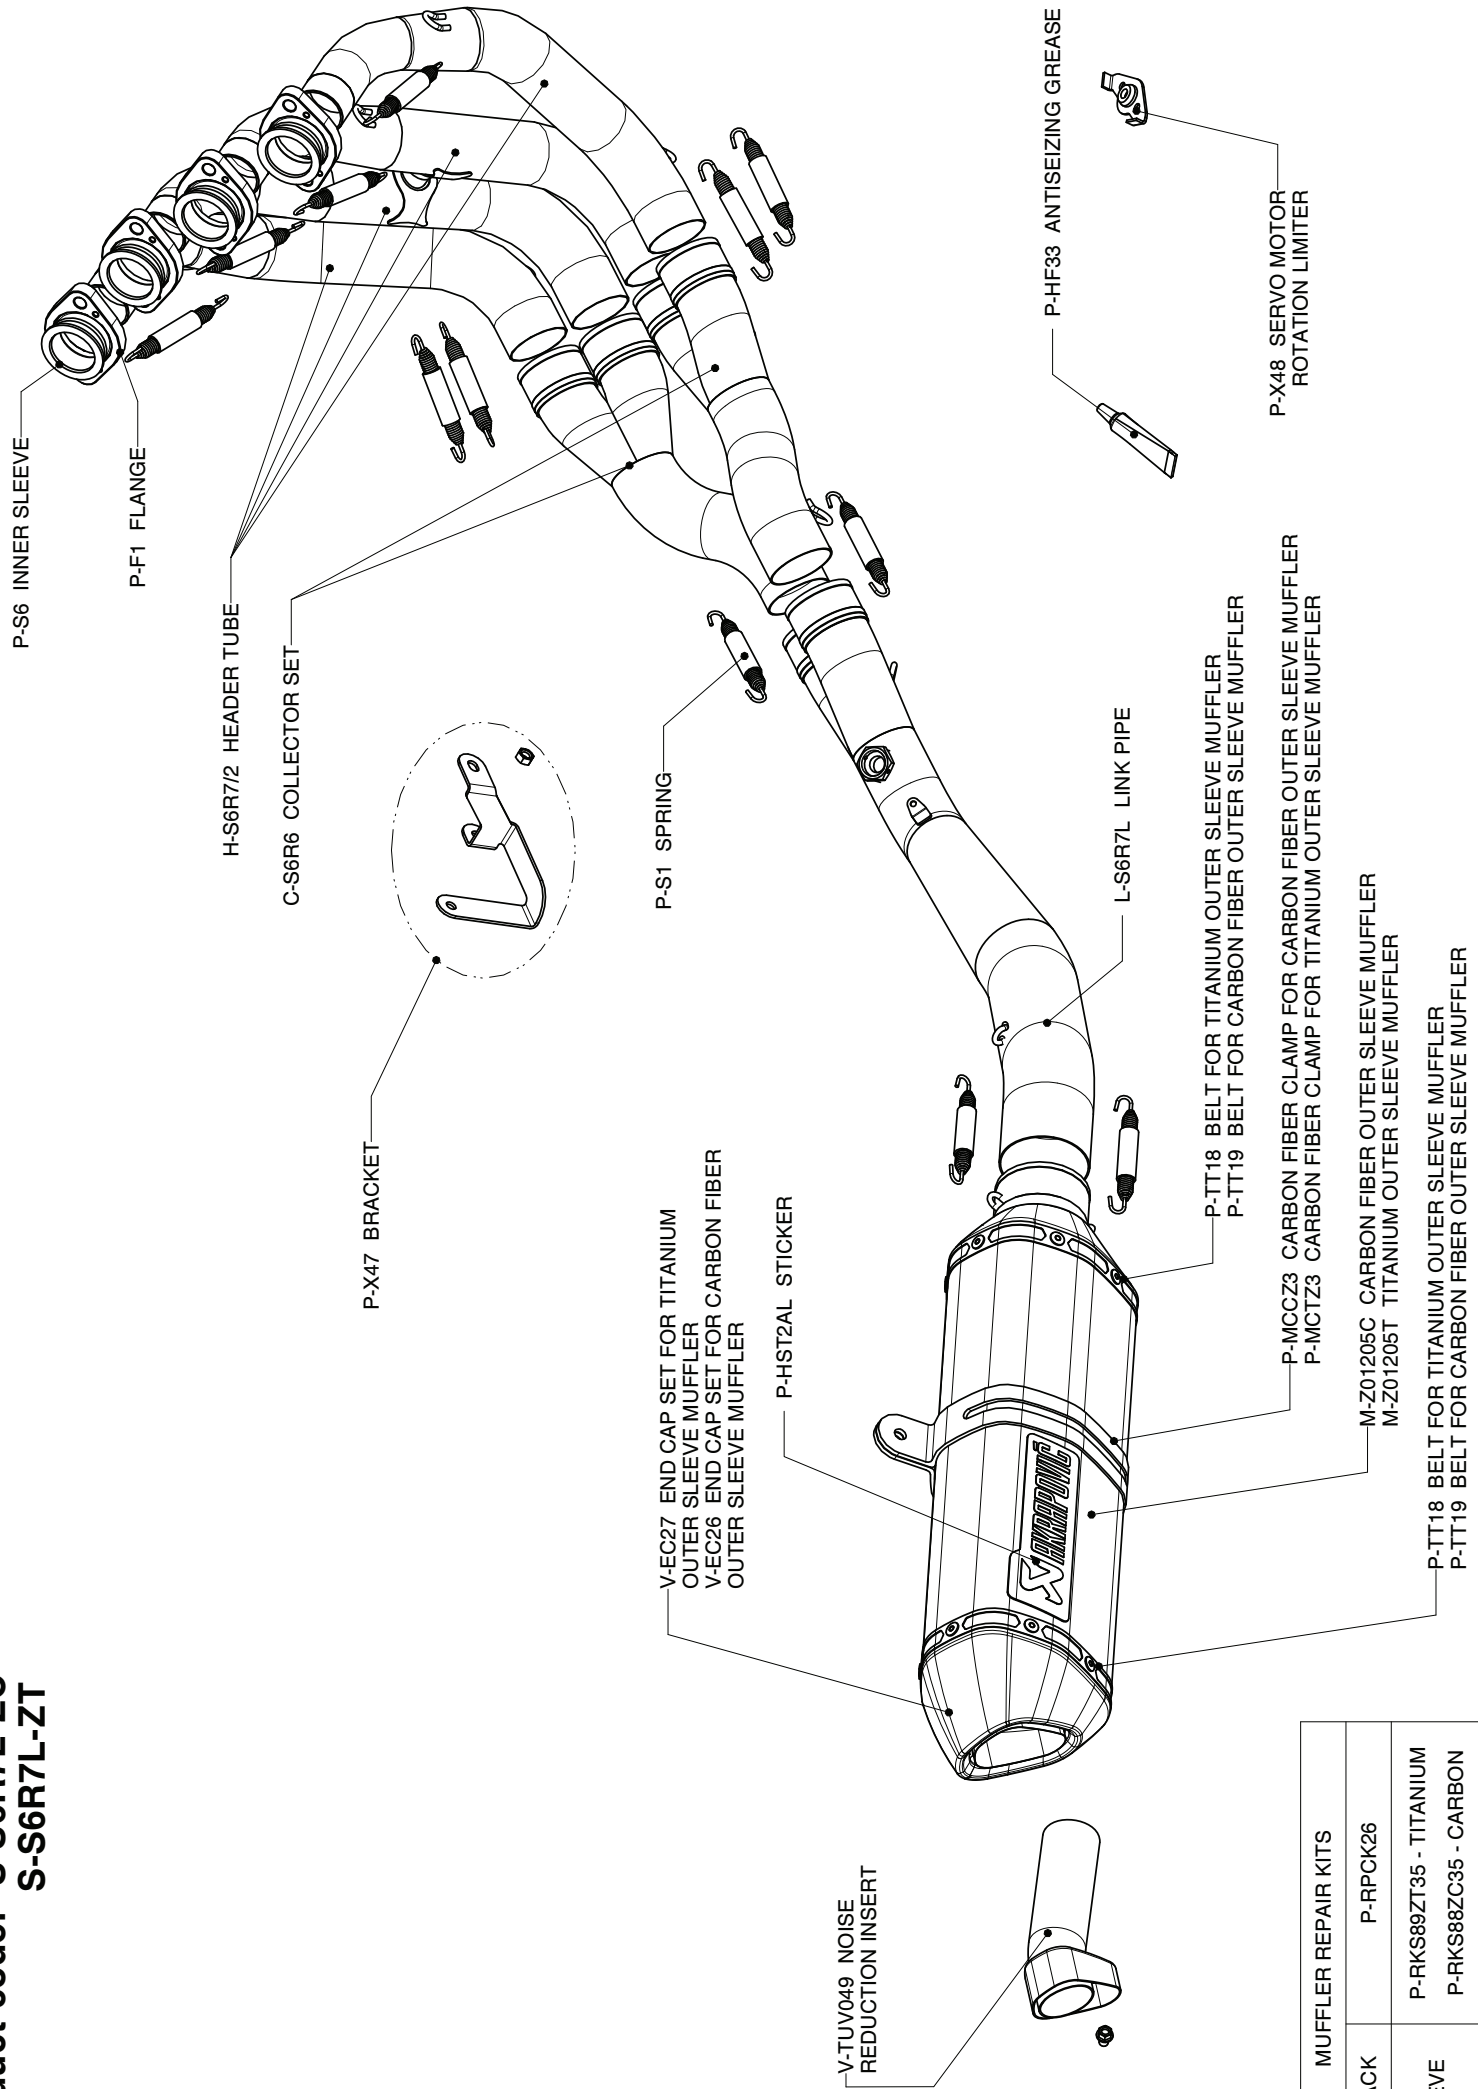

**SUZUKI GSX-R 600/750; Complete exhaust system / RACING LINE / Street legal**  
**Product code: S-S6R7L-ZC**  
**S-S6R7L-ZT**

MUFFLER REPAIR KITS	
REPACK	P-RPK26
SLEEVE	P-RKS89ZT35 - TITANIUM
	P-RKS88ZC35 - CARBON