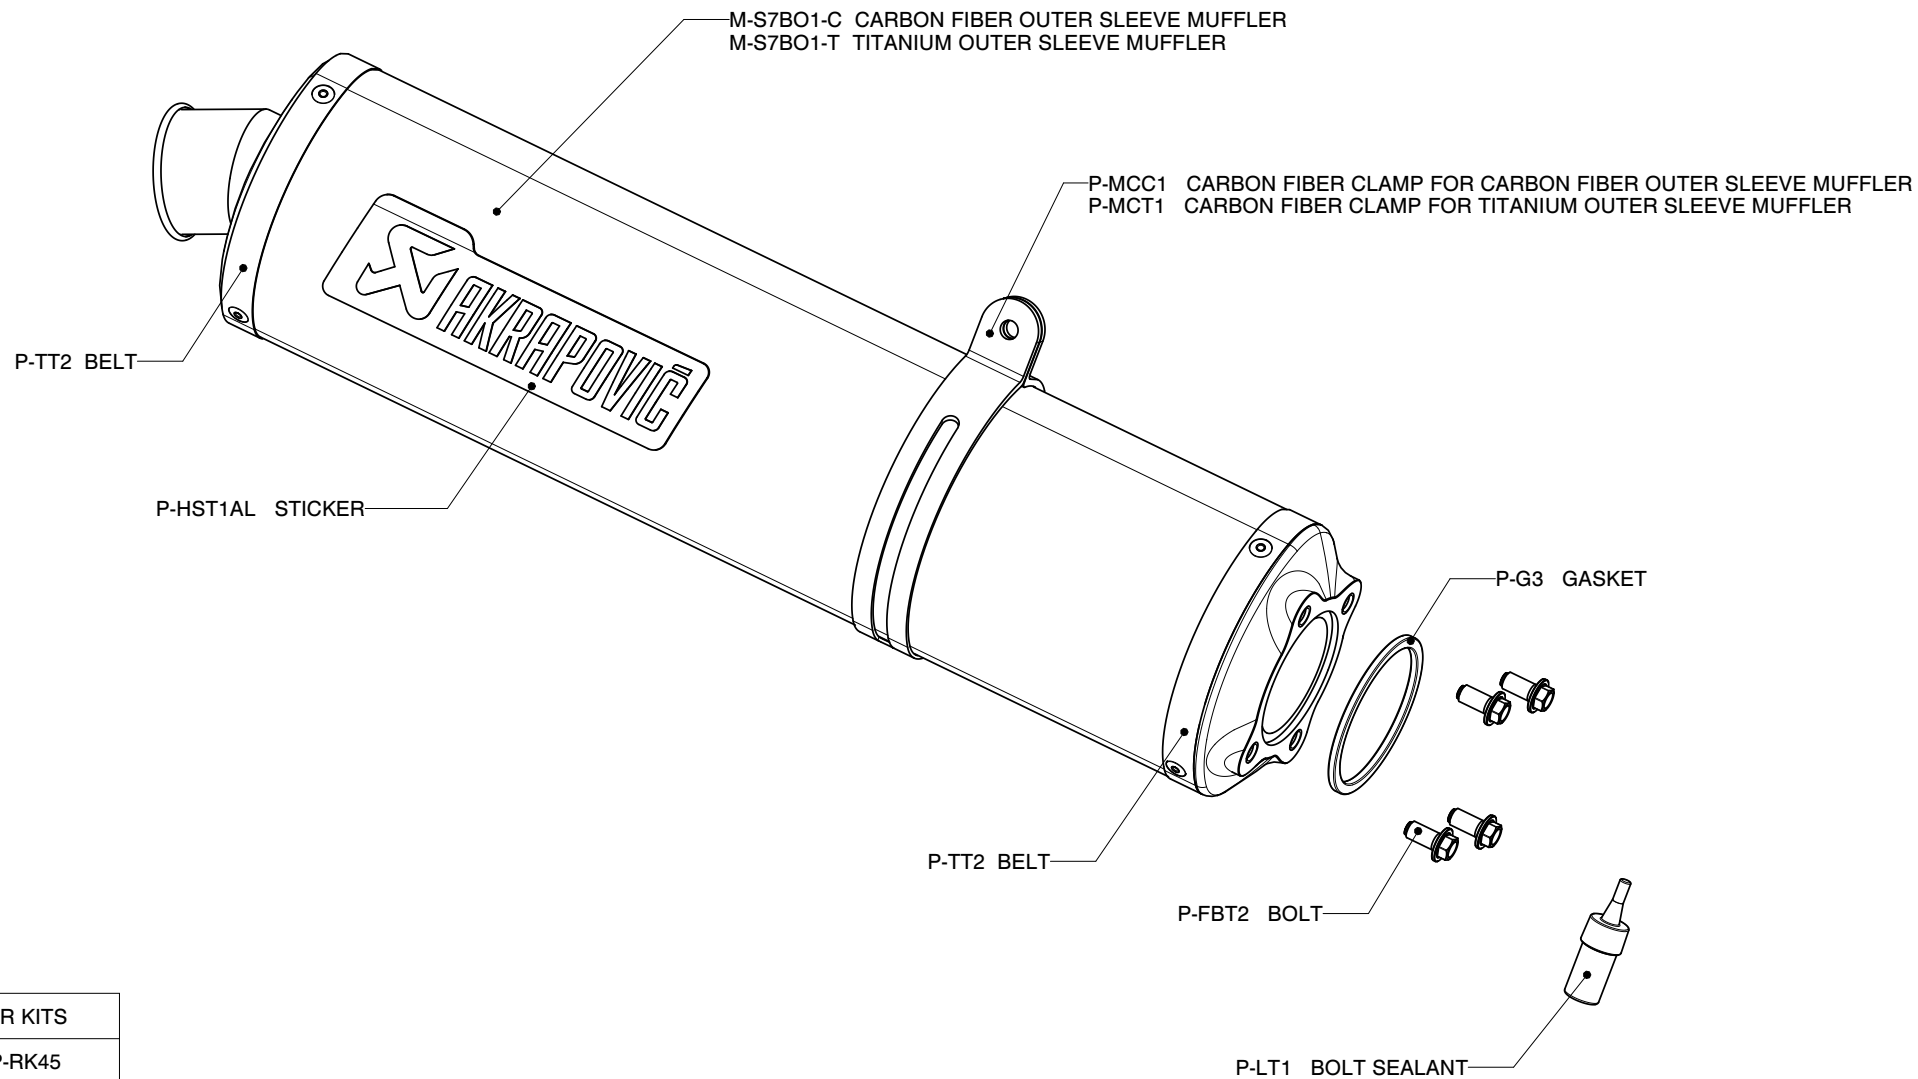

SUZUKI GSX-R600 Bolt-on exhaust system
GSX-R750 Bolt-on exhaust system
GSX-R1000 Bolt-on exhaust system
Product code: S-S7BO1-C
S-S7BO1-T

MUFFLER REPAIR KITS	
REPACK	P-RK45
SLEEVE Ti	P-RKS45T47
SLEEVE Ca	P-RKS45C47