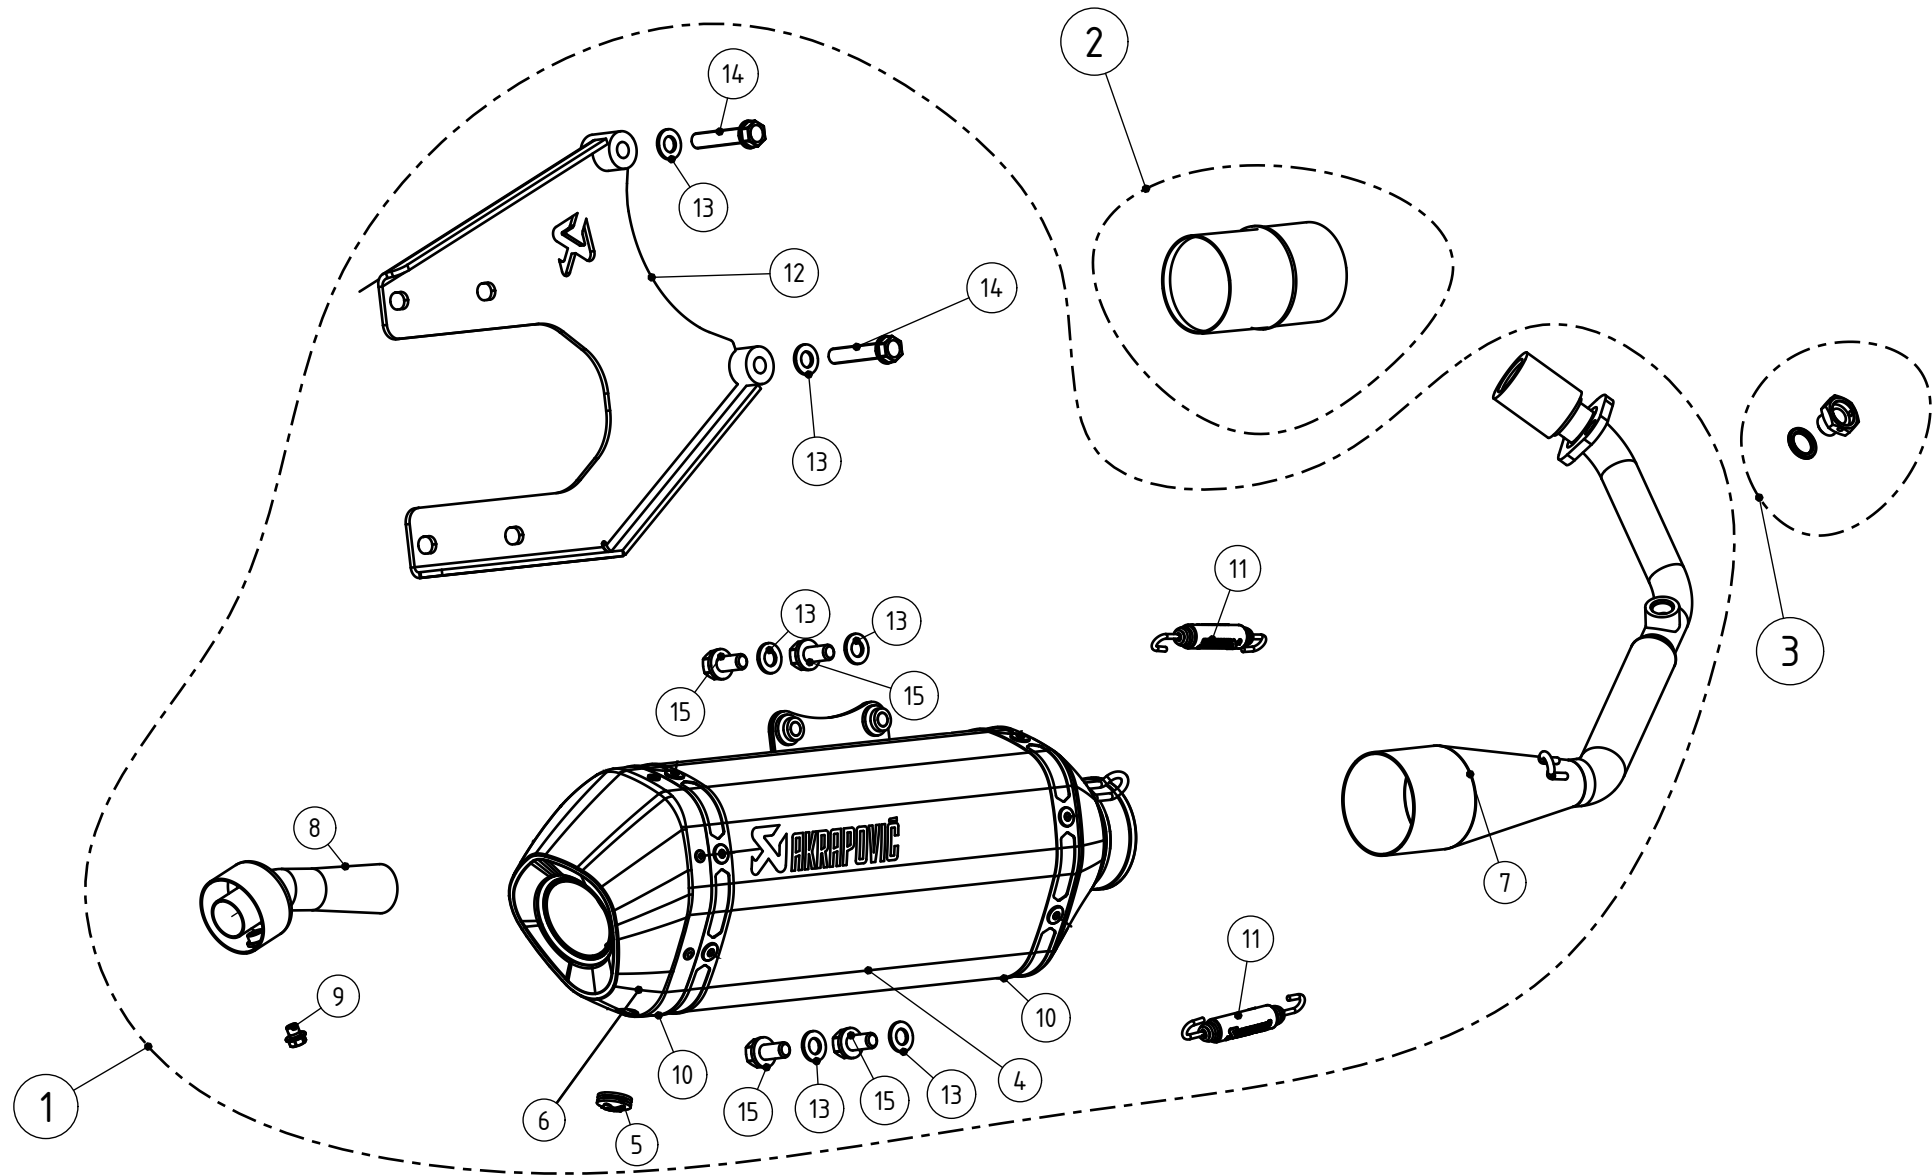

WARNING! EC TYPE APPROVAL IS VALID ONLY WHEN OPTIONAL CATALYTIC CONVERTER IS INSTALLED!

MUFFLER REPAIR KITS	
REPACK	16
SLEEVE	17

No.	SALES CODE	DESCRIPTION	QTY.
1	S-VE125R1-HZBL	slip on system	1
2	P-KAT-038	catalyst opc.	1
3	P-LBSB4	lambda plug	1
4	M-HZ06002SS	muffler	1
5	P-GUV004	rubber insert	1
6	V-EC56	end cap	1
7	H-VE125R1	header	1
8	V-TUV018/4	noise insert SS	1
9	P-FB56	bolt	1
10	P-TT19	belt TI for CA sleeve	2
11	P-S2/1	spring	2
12	P-X138	bracket SS black	1
13	P-DR38	washer	6
14	P-FB11	bolt	2
15	P-FB30	screw FE	4
16	P-RPCK113	muffler repack kit	1
17	P-RKS411ZSS27	muffler sleeve kit	1