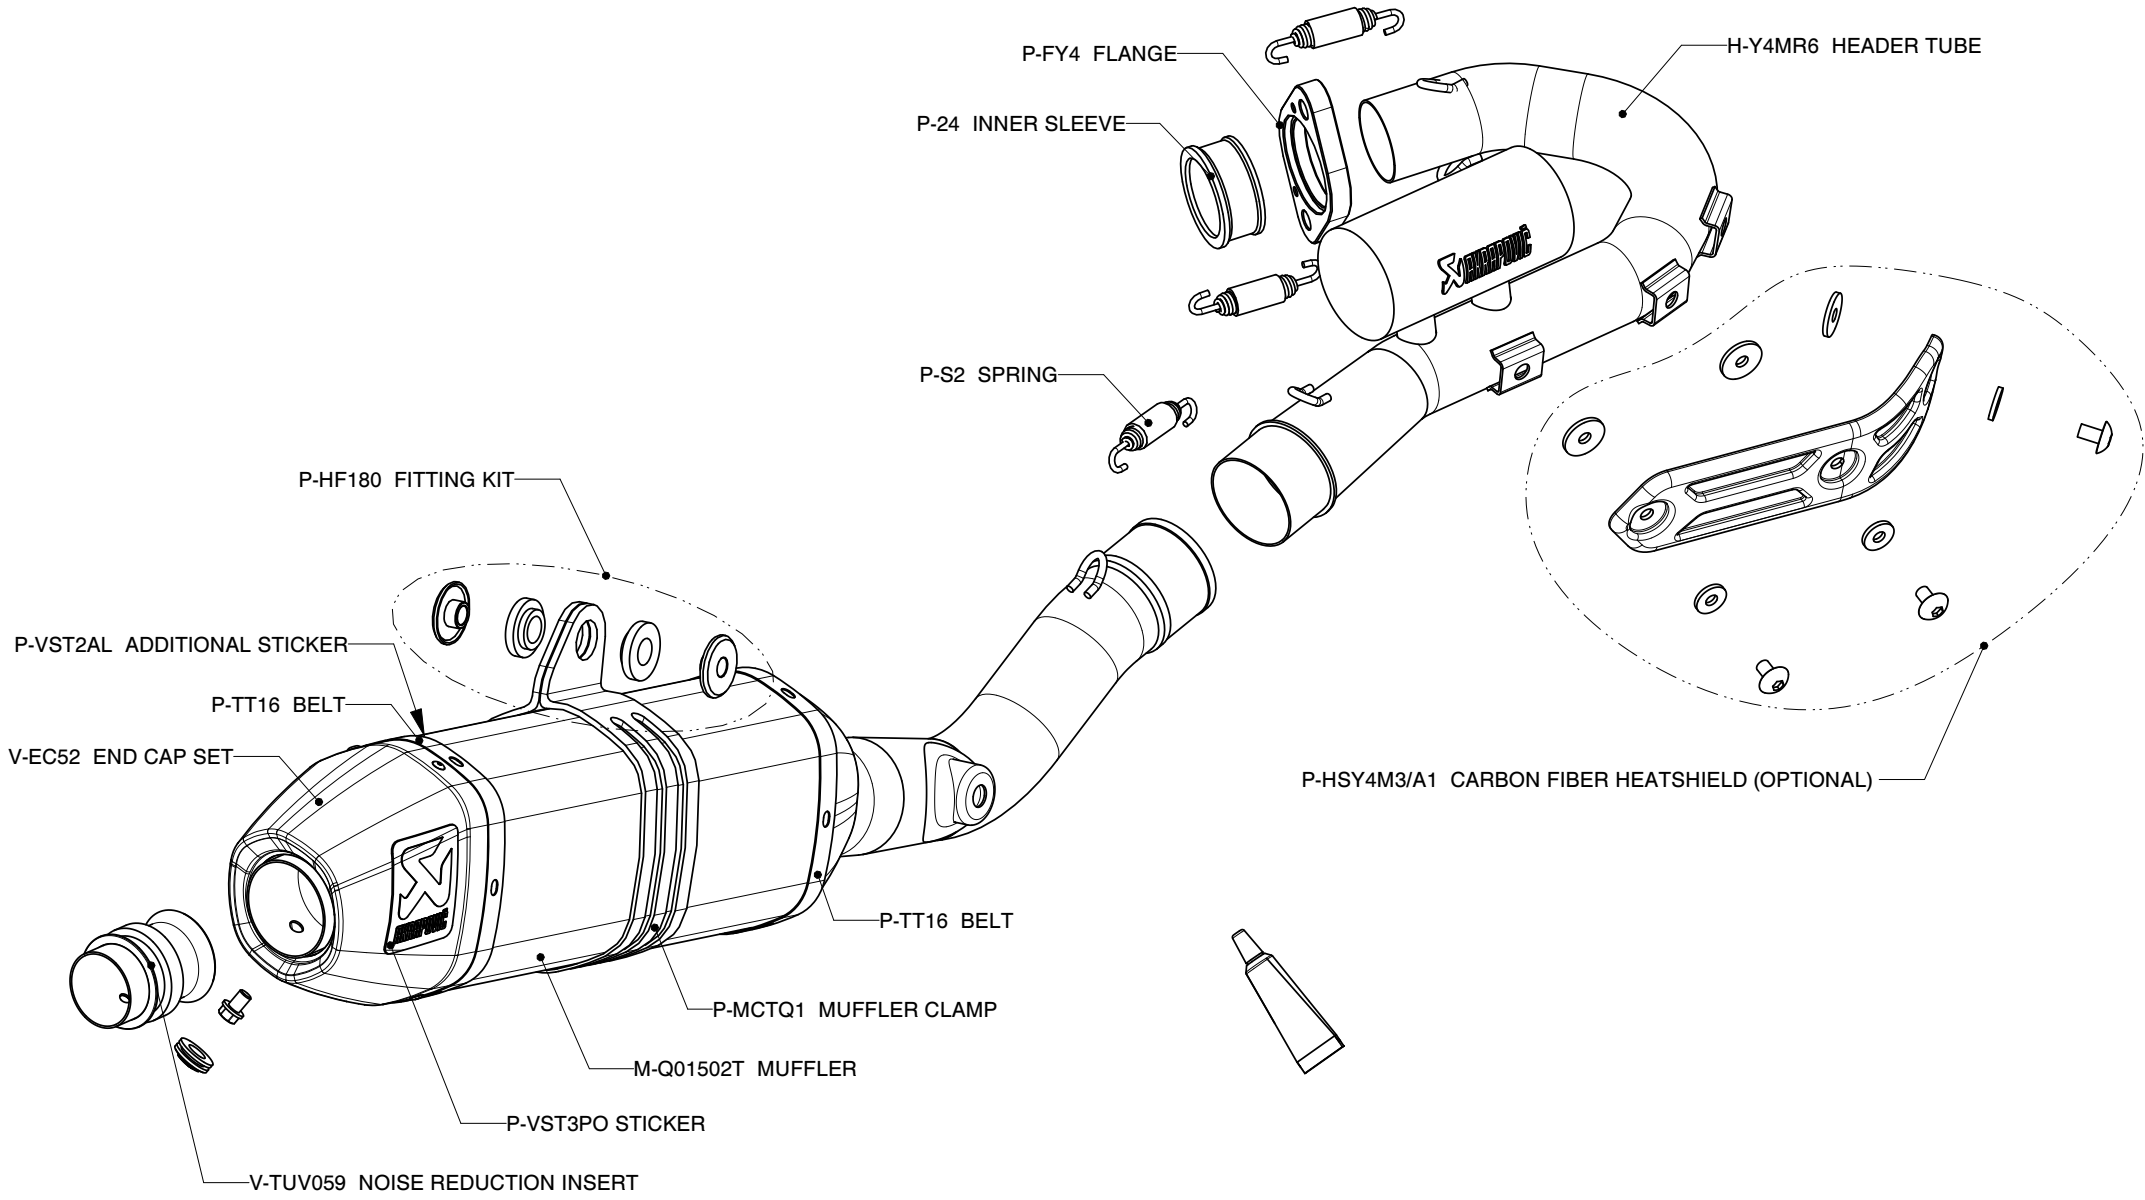

YAMAHA YZ 450F, Complete exhaust system / Racing line

Product code: S-Y4MR6-QT

MUFFLER REPAIR KITS	
REPACK	P-RPCK22
SLEEVE	P-RKS92QT36