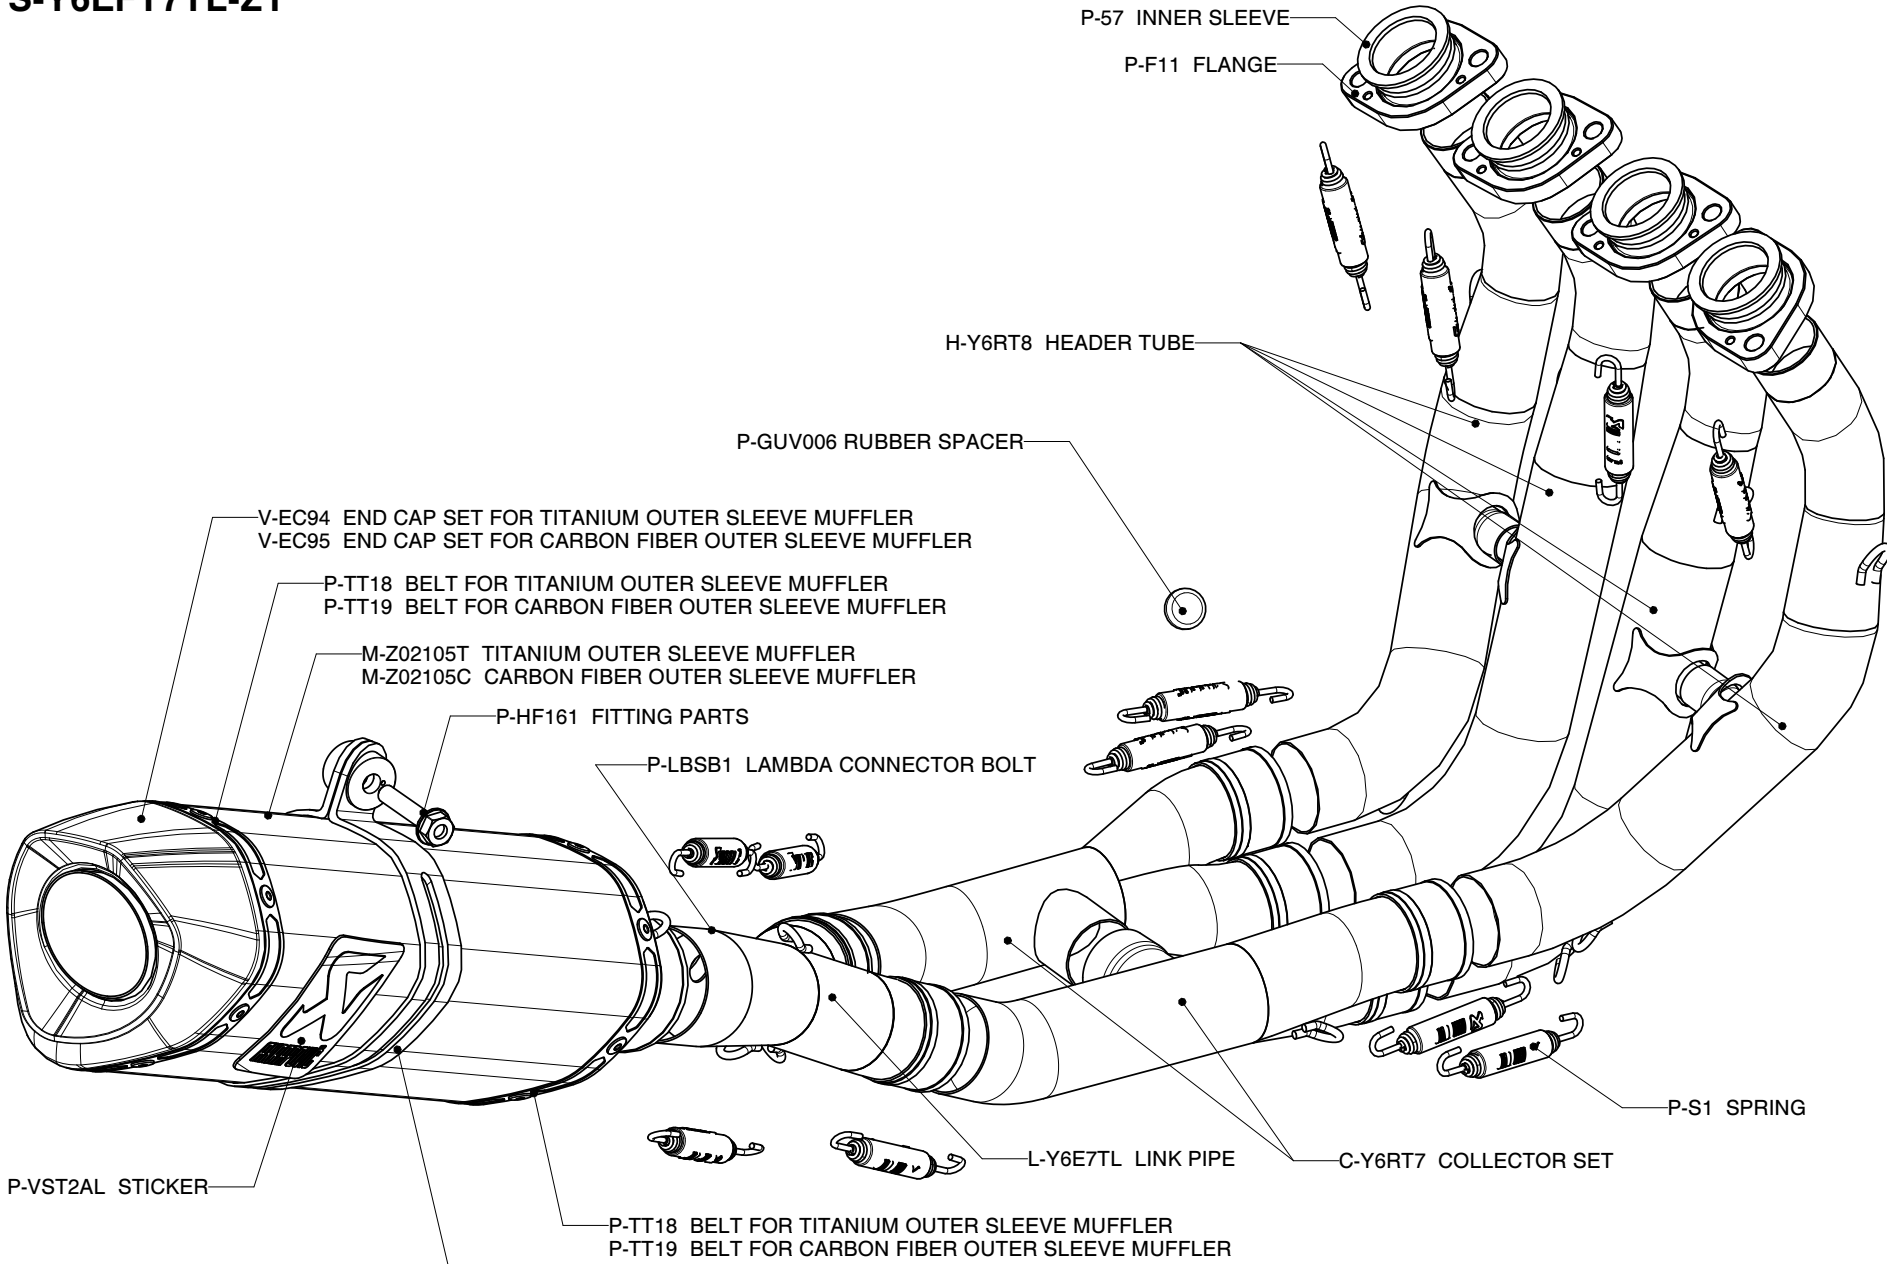

Yamaha YZF R6, Complete exhaust system / EVOLUTION KIT LINE

Product code: S-Y6EFT7TL-ZC

S-Y6EFT7TL-ZT

MUFFLER REPAIR KITS	
REPACK	P-RPCK39
SLEEVE	P-RKS198ZT30 - TITANIUM
	P-RKS197ZC30 - CARBON