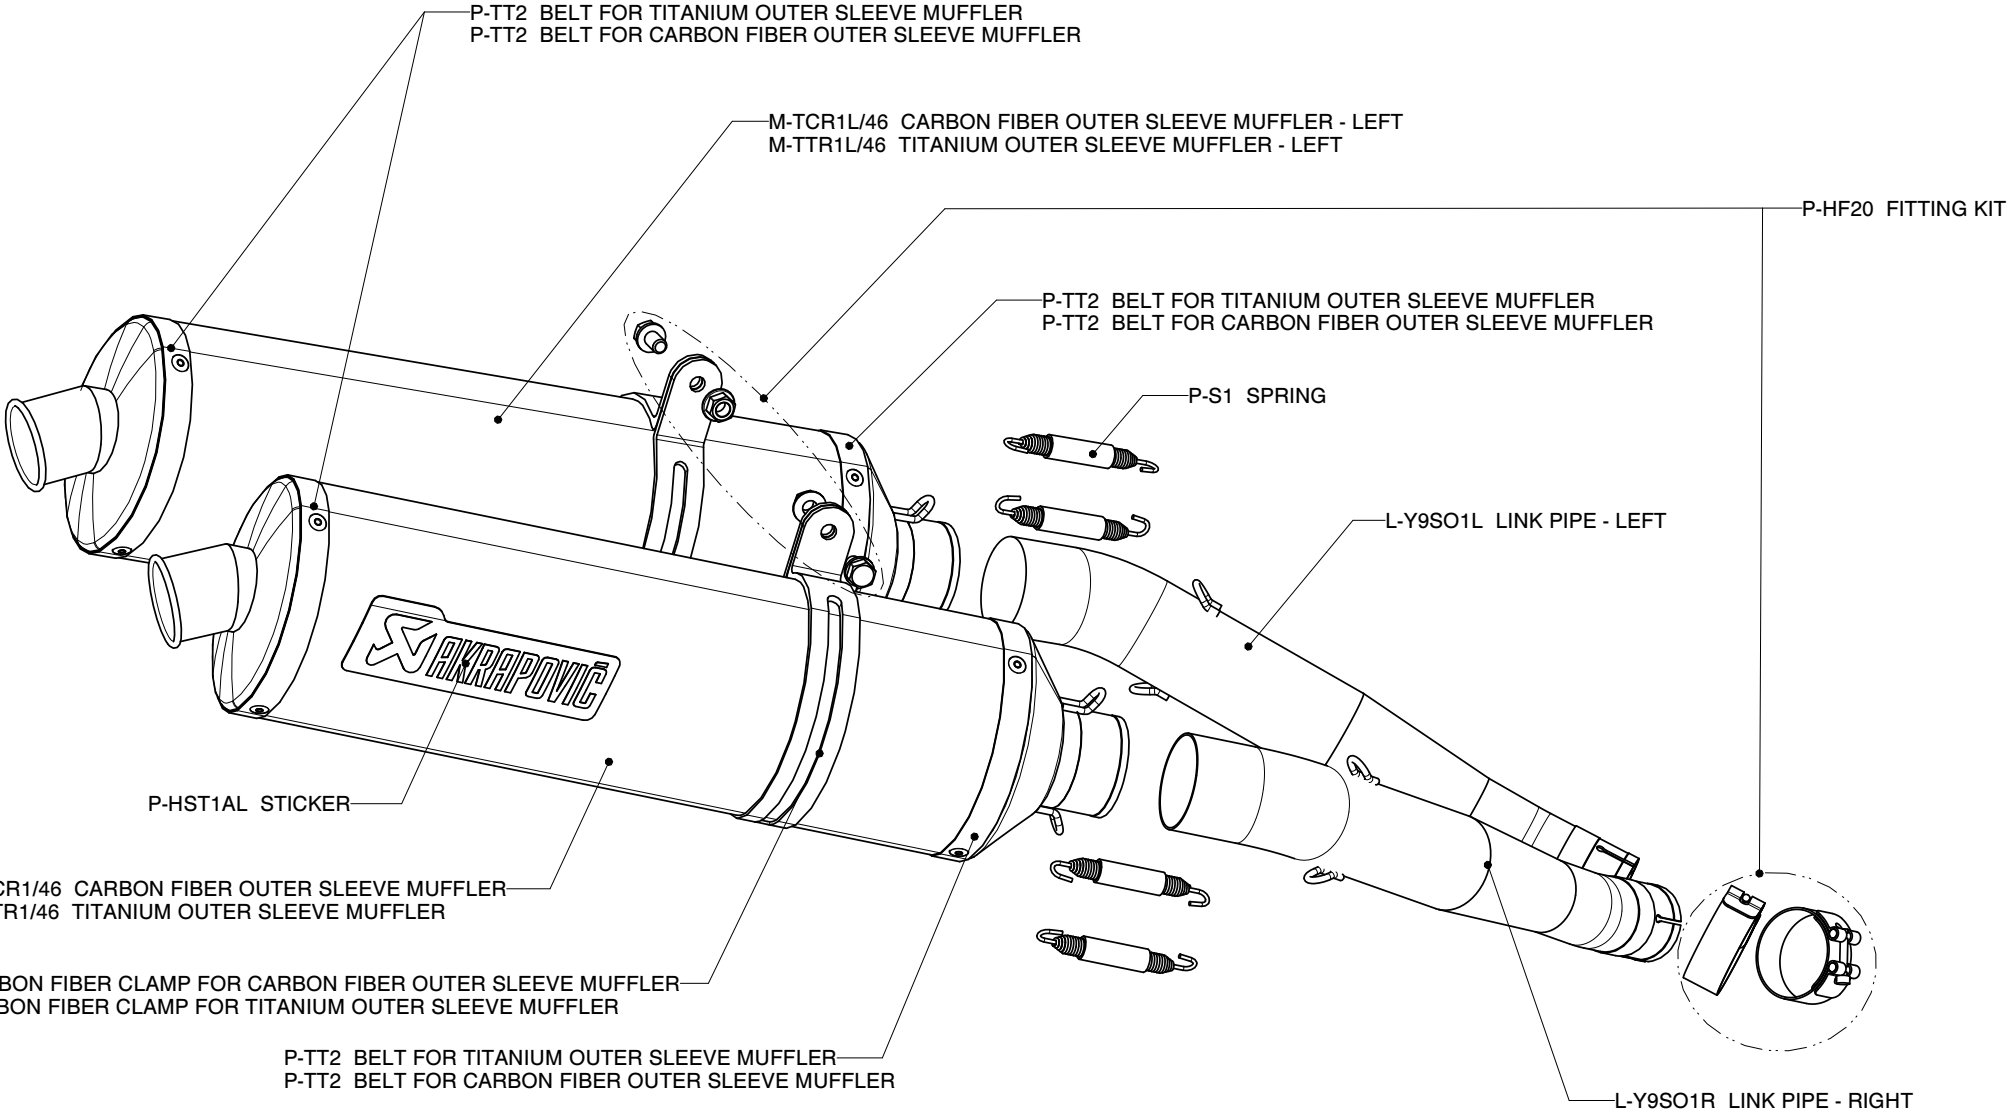

YAMAHA TDM 900, SLIP-ON exhaust system

Product code: S-Y9SO1-C

S-Y9SO1-T

MUFFLER REPAIR KITS	
REPACK	P-RPCK12
SLEEVE	P-RKS45C43 - CARBON
	P-RKS45T43 - TITANIUM