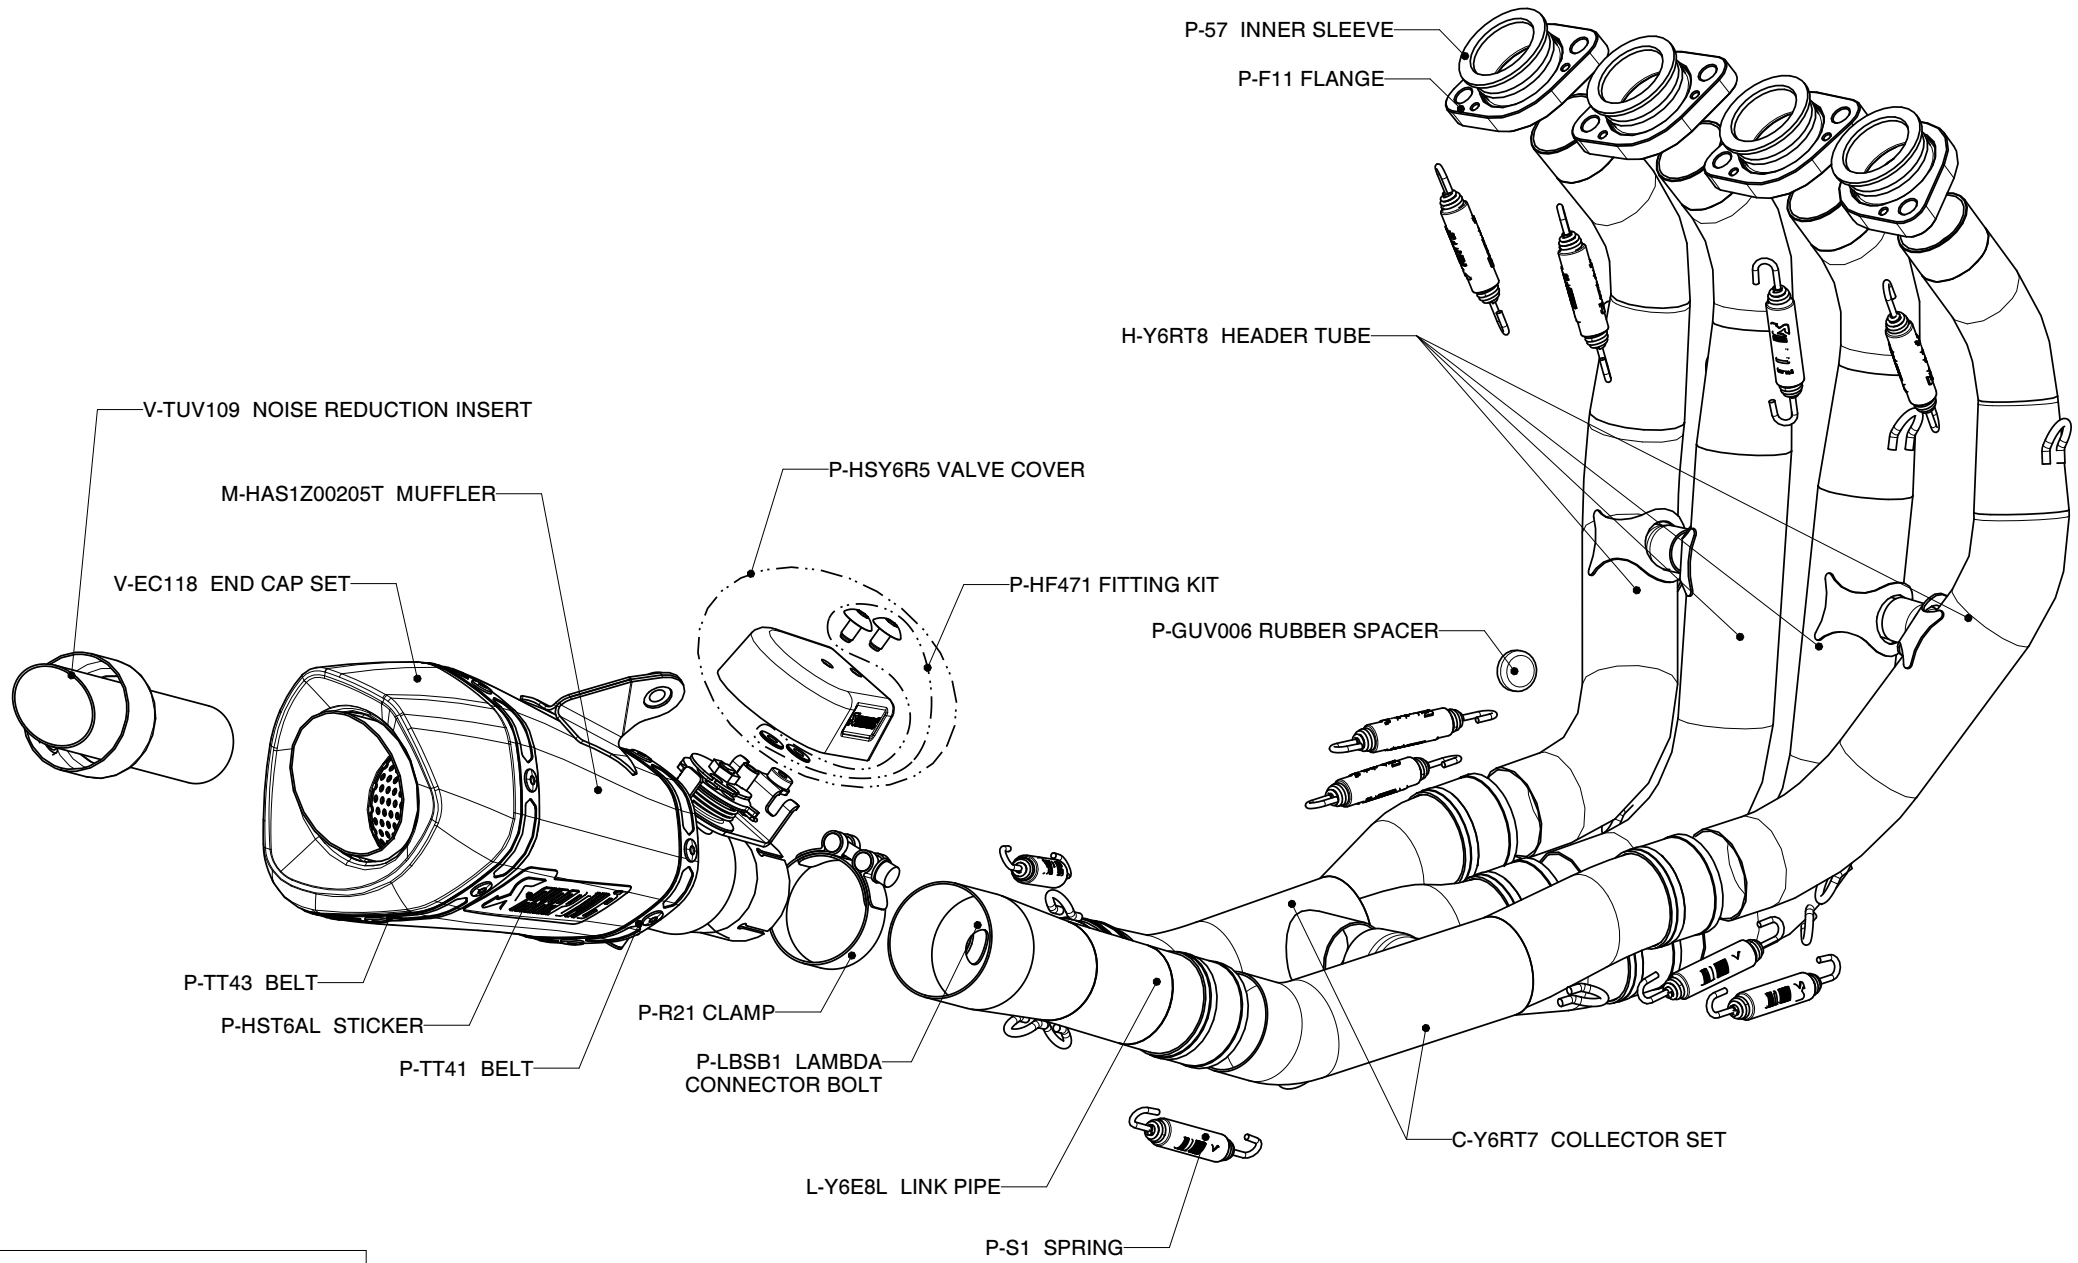

Yamaha YZF R6, Complete exhaust system / EVOLUTION LINE tube set with EC Type approval SLIP-ON Muffler
Product code: S-Y6E8-ASZ/1

WARNING! THE SLIP-ON EC TYPE APPROVAL IS NOT VALID IN COMBINATION WITH EVOLUTION TUBE SET

MUFFLER REPAIR KITS	
REPACK	P-RPCK5
SLEEVE	P-RKS288ASZ19