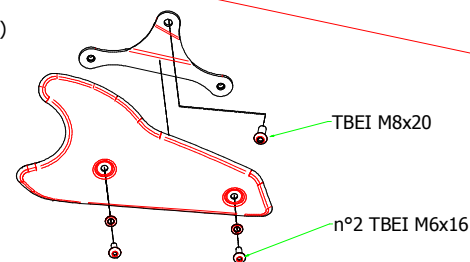

11002MI Heat Shield (Stock collectors)