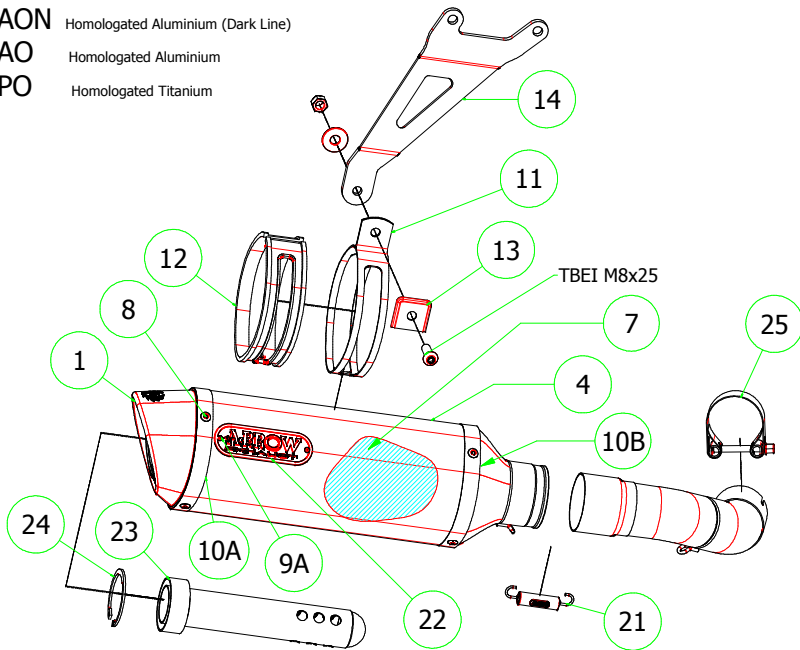

Honda CB 1000 R '08-13

- 71732AON Homologated Aluminium (Dark Line)
- 71732AO Homologated Aluminium
- 71732PO Homologated Titanium