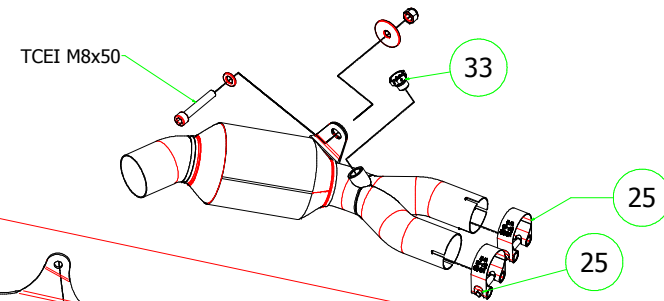

Honda CB 1000 R '08-13

- 71732AON Homologated Aluminium (Dark Line)
- 71732AO Homologated Aluminium
- 71732PO Homologated Titanium

- 71732AKN Homologated Aluminium-Carbon (Dark Line)
- 71732AK Homologated Aluminium-Carbon
- 71732PK Homologated Titanium-Carbon

71422MI Collettori / Collectors

71389MI Mid-Pipe

11002MI Heat Shield (Stock collectors)