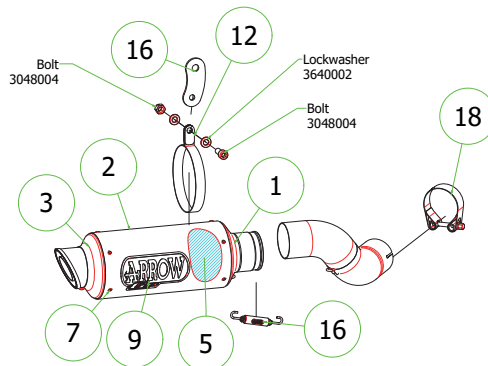

Kawasaki Z 900 E '17/18 - Z 900 A2 '19/20

71856XKI Homologated Nichrom - Carbon
71856XKN Homologated Nichrom - Carbon

71688MI Racing Collector

71856PK Homologated Titanium - Carbon
71856MK Homologated Carbon
71856AK Homologated Alluminium - Carbon
71856AKN Homologated Alluminium "Dark" - Carbon

71531GP Homologated Full Titanium
71531GPI Homologated Full Nichrom "Dark"

71856PR Homologated Titanium
71856PRI Homologated Nichrom
71856PRN Homologated Nichrom "Dark"