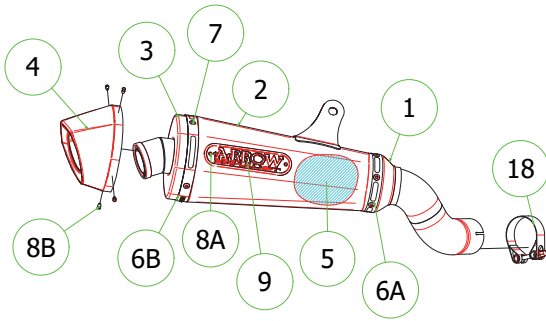

Kawasaki Z 900 E '17/18 - Z 900 A2 '19/20

71856XKI Homologated Nichrom - Carbon
71856XKN Homologated Nichrom - Carbon

71688MI Racing Collector

71856PK Homologated Titanium - Carbon
71856MK Homologated Carbon
71856AK Homologated Alluminium - Carbon
71856AKN Homologated Alluminium "Dark" - Carbon

71531GP Homologated Full Titanium
71531GPI Homologated Full Nichrom "Dark"

71856PR Homologated Titanium
71856PRI Homologated Nichrom
71856PRN Homologated Nichrom "Dark"