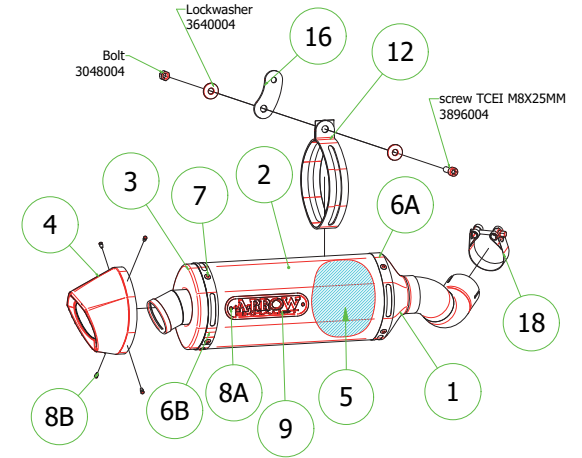

Kawasaki Z 900 E '17/18 - Z 900 A2 '19/20

71856XKI Homologated Nichrom - Carbon
71856XKN Homologated Nichrom - Carbon

71688MI Racing Collector

71856PK Homologated Titanium - Carbon
71856MK Homologated Carbon
71856AK Homologated Alluminium - Carbon
71856AKN Homologated Alluminium "Dark" - Carbon

71531GP Homologated Full Titanium
71531GPI Homologated Full Nichrom "Dark"

71856PR Homologated Titanium
71856PRI Homologated Nichrom
71856PRN Homologated Nichrom "Dark"