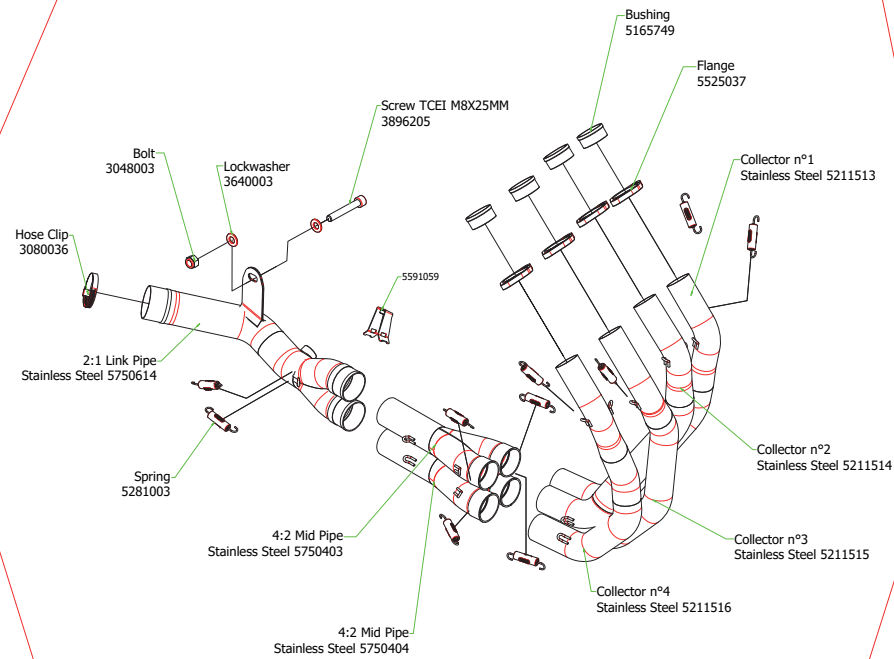

Kawasaki Z 900 E '17/18 - Z 900 A2 '19/20

71856XKI Homologated Nichrom - Carbon
71856XKN Homologated Nichrom - Carbon

71688MI Racing Collector

71856PK Homologated Titanium - Carbon
71856MK Homologated Carbon
71856AK Homologated Alluminium - Carbon
71856AKN Homologated Alluminium "Dark" - Carbon

71531GP Homologated Full Titanium
71531GPI Homologated Full Nichrom "Dark"

71856PR Homologated Titanium
71856PRI Homologated Nichrom
71856PRN Homologated Nichrom "Dark"