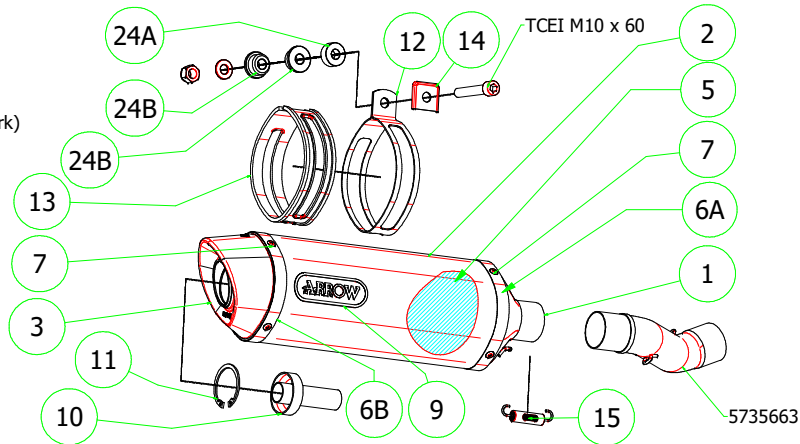

# Honda CBF 125 '15/16

**51514XKN** Homologated Nichrom (Dark) - Carbon

**51005MI** Link Pipe

**51004MI** Racing Collector

**51514PO** Homologated Titanium  
**51514AO** Homologated Alluminium  
**51514AO** Homologated Alluminium (Dark)

**51005KZ** Catalyzed Link Pipe

**51514PK** Homologated Titanium - Carbon  
**51514AK** Homologated Alluminium - Carbon  
**51514AKN** Homologated Alluminium (Dark) - Carbon