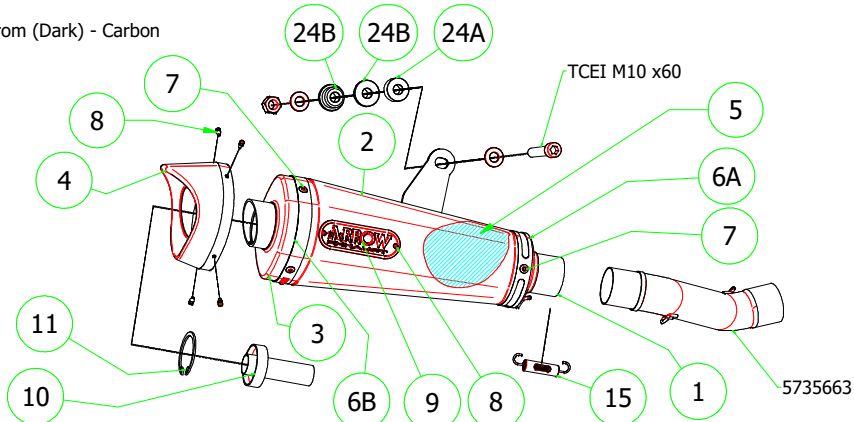

# Honda CBF 125 '15/16

**51514XKN** Homologated Nichrom (Dark) - Carbon

**51005MI** Link Pipe

**51004MI** Racing Collector

**51514PO** Homologated Titanium  
**51514AO** Homologated Alluminium  
**51514AO** Homologated Alluminium (Dark)

**51005KZ** Catalyzed Link Pipe

**51514PK** Homologated Titanium - Carbon  
**51514AK** Homologated Alluminium - Carbon  
**51514AKN** Homologated Alluminium (Dark) - Carbon