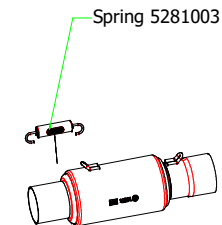

# Honda CBF 125 '15/16

**51514XKN** Homologated Nichrom (Dark) - Carbon

**51005MI** Link Pipe

**51004MI** Racing Collector

**51514PO** Homologated Titanium  
**51514AO** Homologated Alluminium  
**51514AO** Homologated Alluminium (Dark)

**51005KZ** Catalyzed Link Pipe

**51514PK** Homologated Titanium - Carbon  
**51514AK** Homologated Alluminium - Carbon  
**51514AKN** Homologated Alluminium (Dark) - Carbon