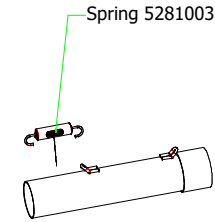

# Honda CBF 125 '15/16

**51514XKN** Homologated Nichrom (Dark) - Carbon

**51005MI** Link Pipe

**51004MI** Racing Collector

**51514PO** Homologated Titanium  
**51514AO** Homologated Alluminium  
**51514AO** Homologated Alluminium (Dark)

**51005KZ** Catalyzed Link Pipe

**51514PK** Homologated Titanium - Carbon  
**51514AK** Homologated Alluminium - Carbon  
**51514AKN** Homologated Alluminium (Dark) - Carbon