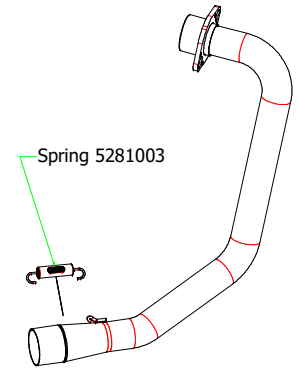

# Honda CBF 125 '15/16

**51514XKN** Homologated Nichrom (Dark) - Carbon

**51005MI** Link Pipe

**51004MI** Racing Collector

**51514PO** Homologated Titanium  
**51514AO** Homologated Alluminium  
**51514AO** Homologated Alluminium (Dark)

**51005KZ** Catalyzed Link Pipe

**51514PK** Homologated Titanium - Carbon  
**51514AK** Homologated Alluminium - Carbon  
**51514AKN** Homologated Alluminium (Dark) - Carbon