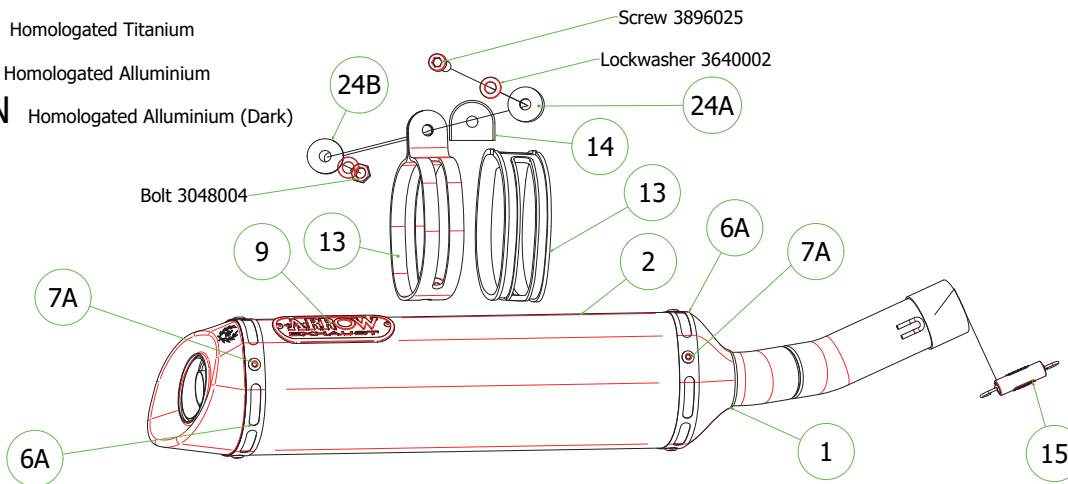

YAMAHA YZF-R125 '21

- 51518PK Homologated Titanium - Carbon
- 51518AK Homologated Alluminium - Carbon
- 51518AKN Homologated Alluminium (Dark) - Carbon

51019MI Racing Collector

- 51518PO Homologated Titanium
- 51518AO Homologated Alluminium
- 51518AON Homologated Alluminium (Dark)

51019KZ Catalytic Homologate Collector

- 51004PRI Homologated Nichrom
- 51004PRN Homologated Nichrom (Dark)