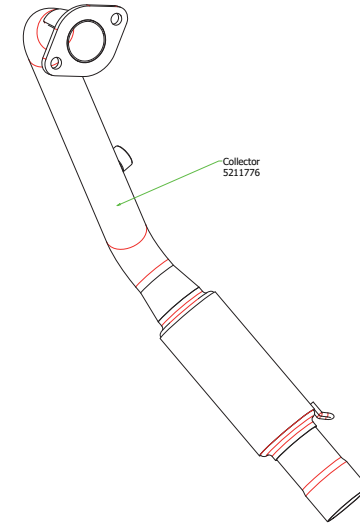

YAMAHA YZF-R125 '21

- 51518PK Homologated Titanium - Carbon
- 51518AK Homologated Alluminium - Carbon
- 51518AKN Homologated Alluminium (Dark) - Carbon

51019MI Racing Collector

- 51518PO Homologated Titanium
- 51518AO Homologated Alluminium
- 51518AON Homologated Alluminium (Dark)