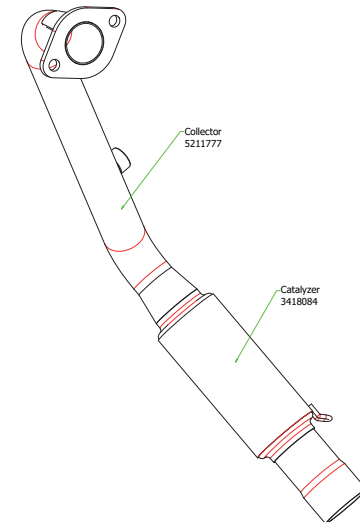

51019KZ Catalytic Homologate Collector