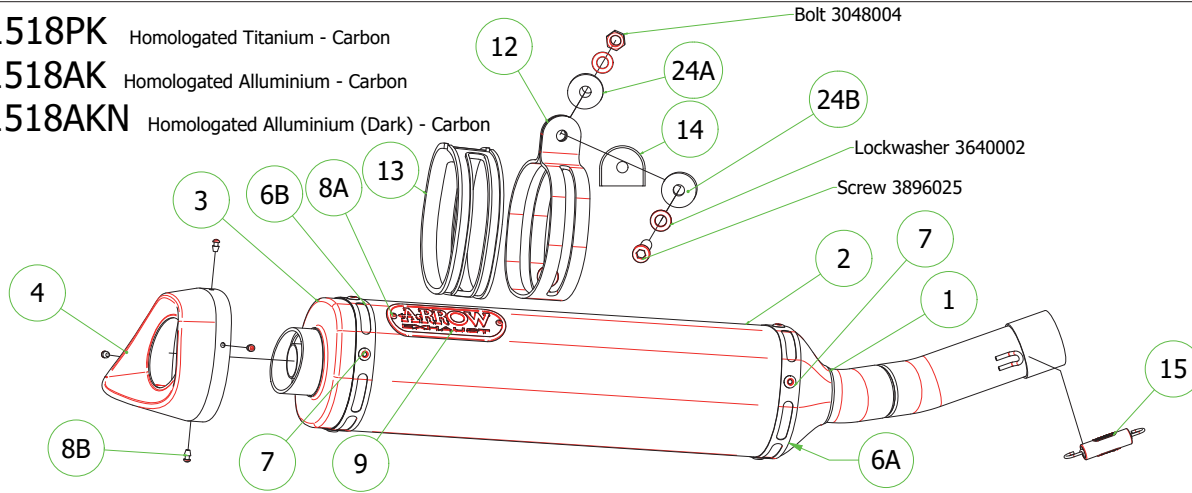

YAMAHA YZF-R125 '21

- 51518PK Homologated Titanium - Carbon
- 51518AK Homologated Alluminium - Carbon
- 51518AKN Homologated Alluminium (Dark) - Carbon

51019MI Racing Collector

- 51518PO Homologated Titanium
- 51518AO Homologated Alluminium
- 51518AON Homologated Alluminium (Dark)