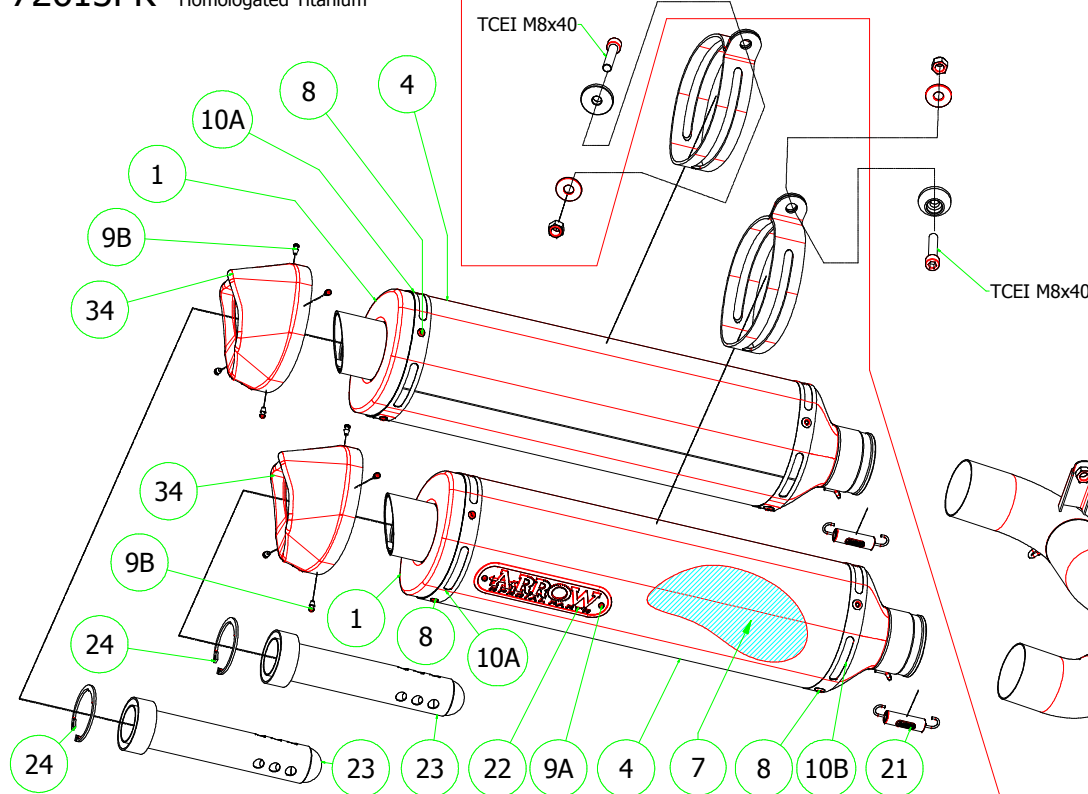

KTM 950 Supermoto '06-09 / 990 SM '08-12 / 990 SMR '08-12

72613PK Homologated Titanium