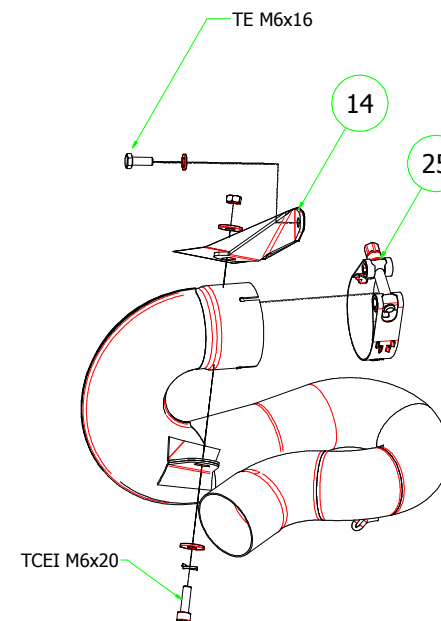

Honda CBR 1000 RR '14

71818AKN Homologated Aluminium (Dark Line)

71818AK Homologated Aluminium

71818MK Homologated Carbon

71818PK Homologated Titanium

71606MI Mid-Pipe

71818XKI Homologated X-Kone

71010GP Racing GP2 Silencer