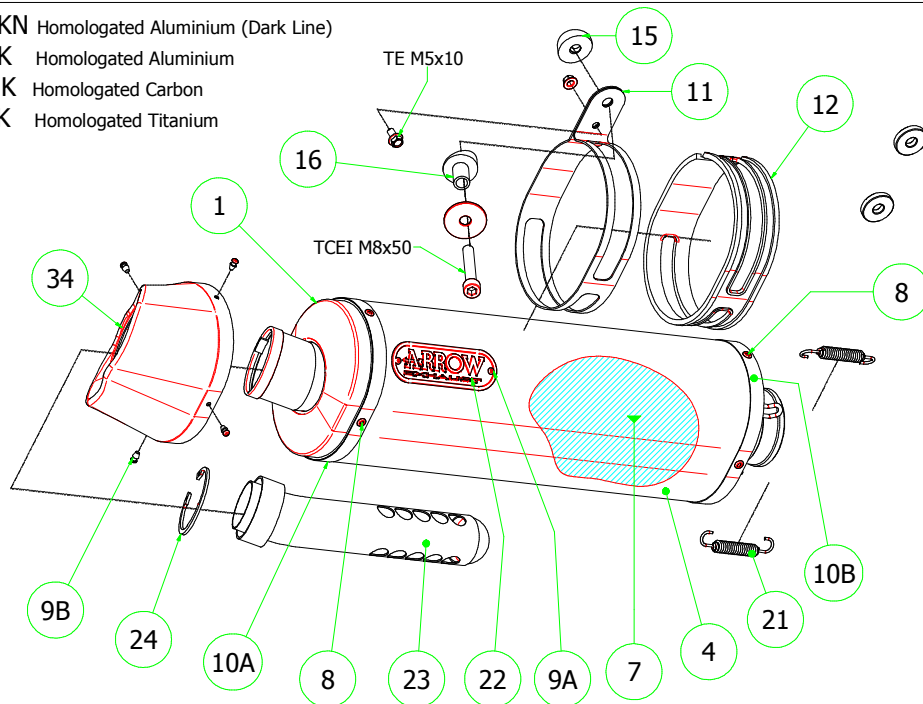

Honda CBR 1000 RR '14

71818AKN Homologated Aluminium (Dark Line)

71818AK Homologated Aluminium

71818MK Homologated Carbon

71818PK Homologated Titanium

71606MI Mid-Pipe