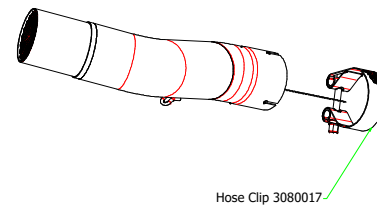

Yamaha XJR 1300 '16

71844XKI X-Kone Nichrom

71844PK Race-Tech Titanium
71844MK Race-Tech Carby
71844AK Race-Tech Aluminium
71844AKN Race-Tech Aluminium Dark

71844JR Jet Race Titanium
71844JRN Jet Race Nichrom Dark

71643KZ Catalytic Homologate Link Pipe

71643MI Racing Link Pipe

71844PRI Pro Racing Nichrom
71844PRN Pro Racing Nichrom Dark

11020KZ Catalytic converter
(only for 71844PRI - 71844PRN)