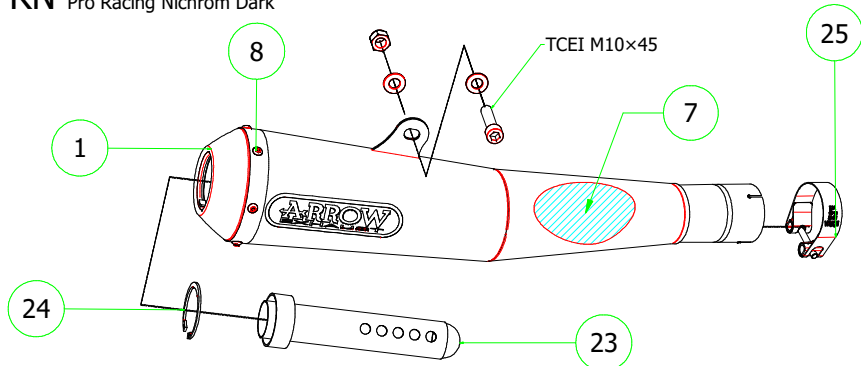

71844PRI Pro Racing Nichrom
71844PRN Pro Racing Nichrom Dark