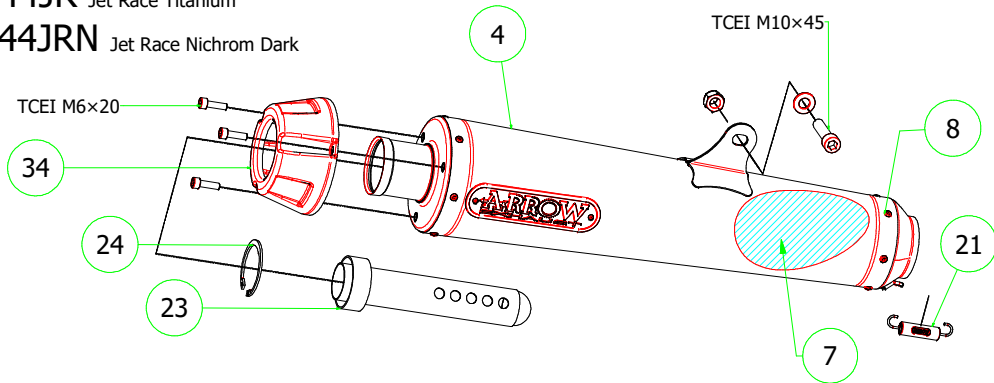

71643KZ Catalytic Homologate Link Pipe

71643MI Racing Link Pipe

71844PRI Pro Racing Nichrom
71844PRN Pro Racing Nichrom Dark

11020KZ Catalytic converter
 (only for 71844PRI - 71844PRN)

PARTI DI RICAMBIO / SPARE PARTS