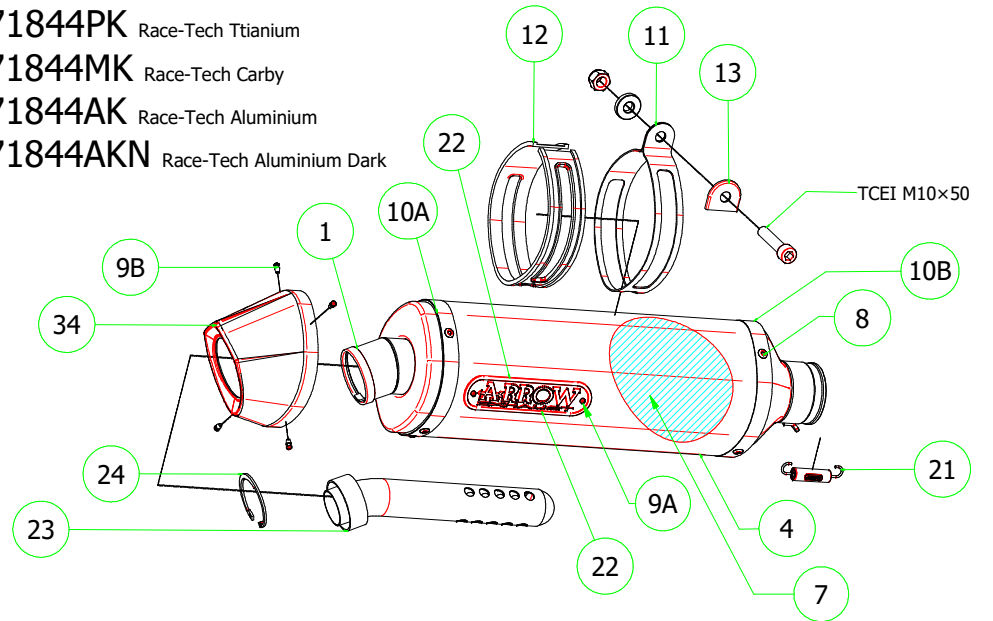

71844PK Race-Tech Titanium
71844MK Race-Tech Carby
71844AK Race-Tech Aluminium
71844AKN Race-Tech Aluminium Dark