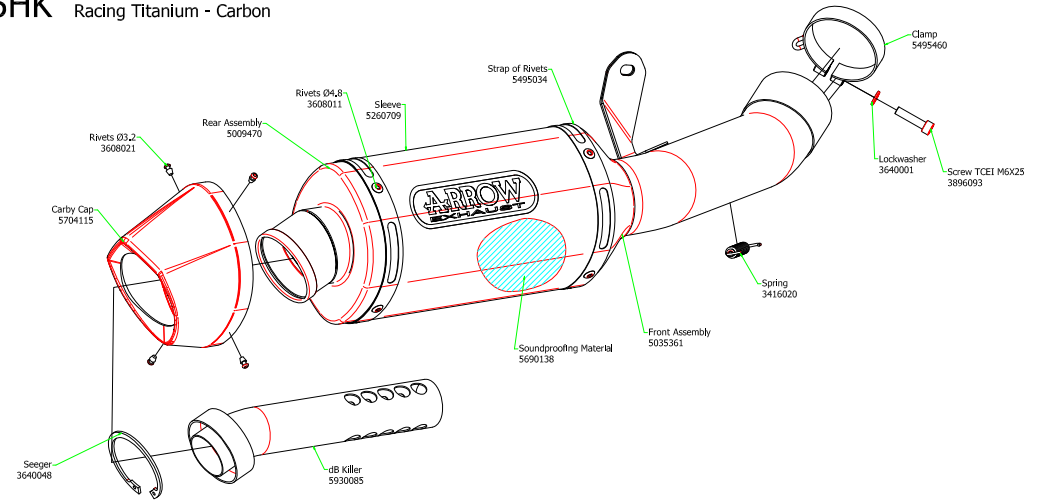

# Honda CBR 1000 RR '17/18

- 71869PK Homologated Titanium - Carbon
- 71869MK Homologated Carbon
- 71869AK Homologated Aluminium - Carbon
- 71869AKN Homologated Aluminium "Dark" - Carbon

## 71175HK Racing Titanium - Carbon

## 71175HCP Racing Full Titanium

## 71183HCP Racing Full Titanium