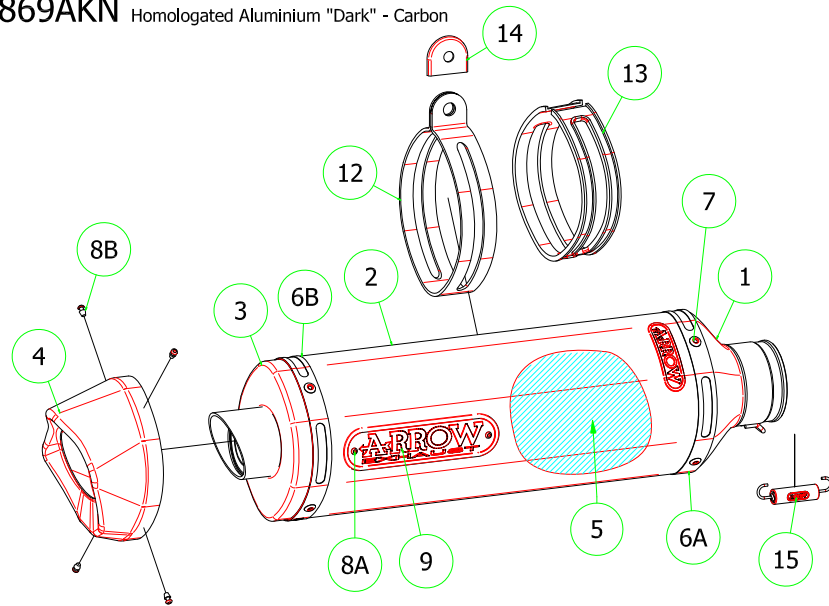

# Honda CBR 1000 RR '17/18

- 71869PK Homologated Titanium - Carbon
- 71869MK Homologated Carbon
- 71869AK Homologated Aluminium - Carbon
- 71869AKN Homologated Aluminium "Dark" - Carbon