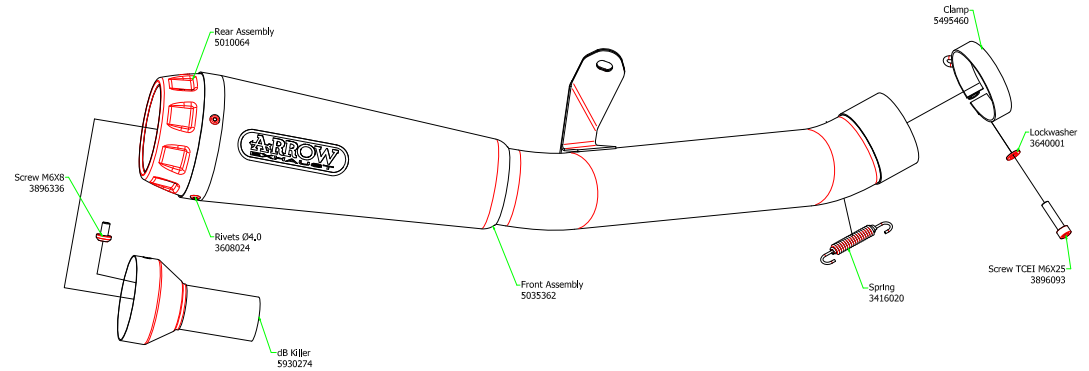

71175HCP Racing Full Titanium