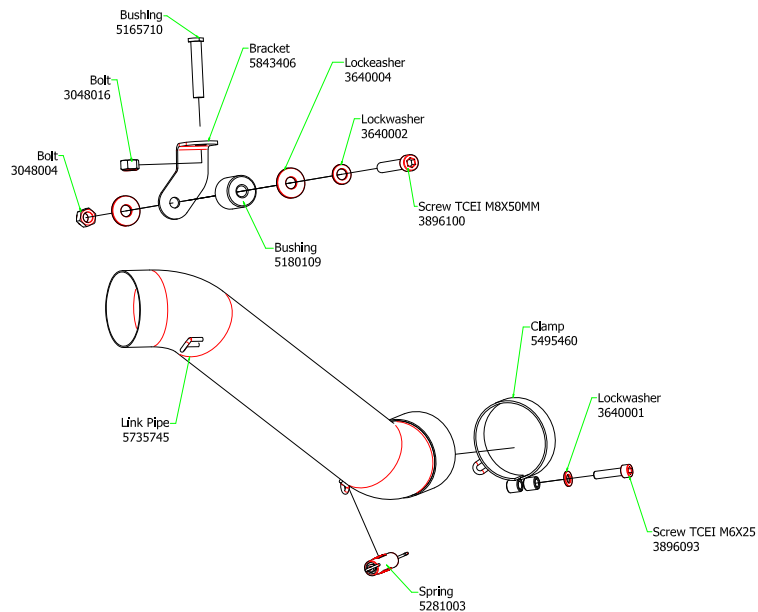

# Honda CBR 1000 RR '17/18

- 71869PK Homologated Titanium - Carbon
- 71869MK Homologated Carbon
- 71869AK Homologated Aluminium - Carbon
- 71869AKN Homologated Aluminium "Dark" - Carbon

## 71175HCP Racing Full Titanium

## 71183HCP Racing Full Titanium

## 71183HCPF Racing Full Titanium

Cap only for 71183HCPF