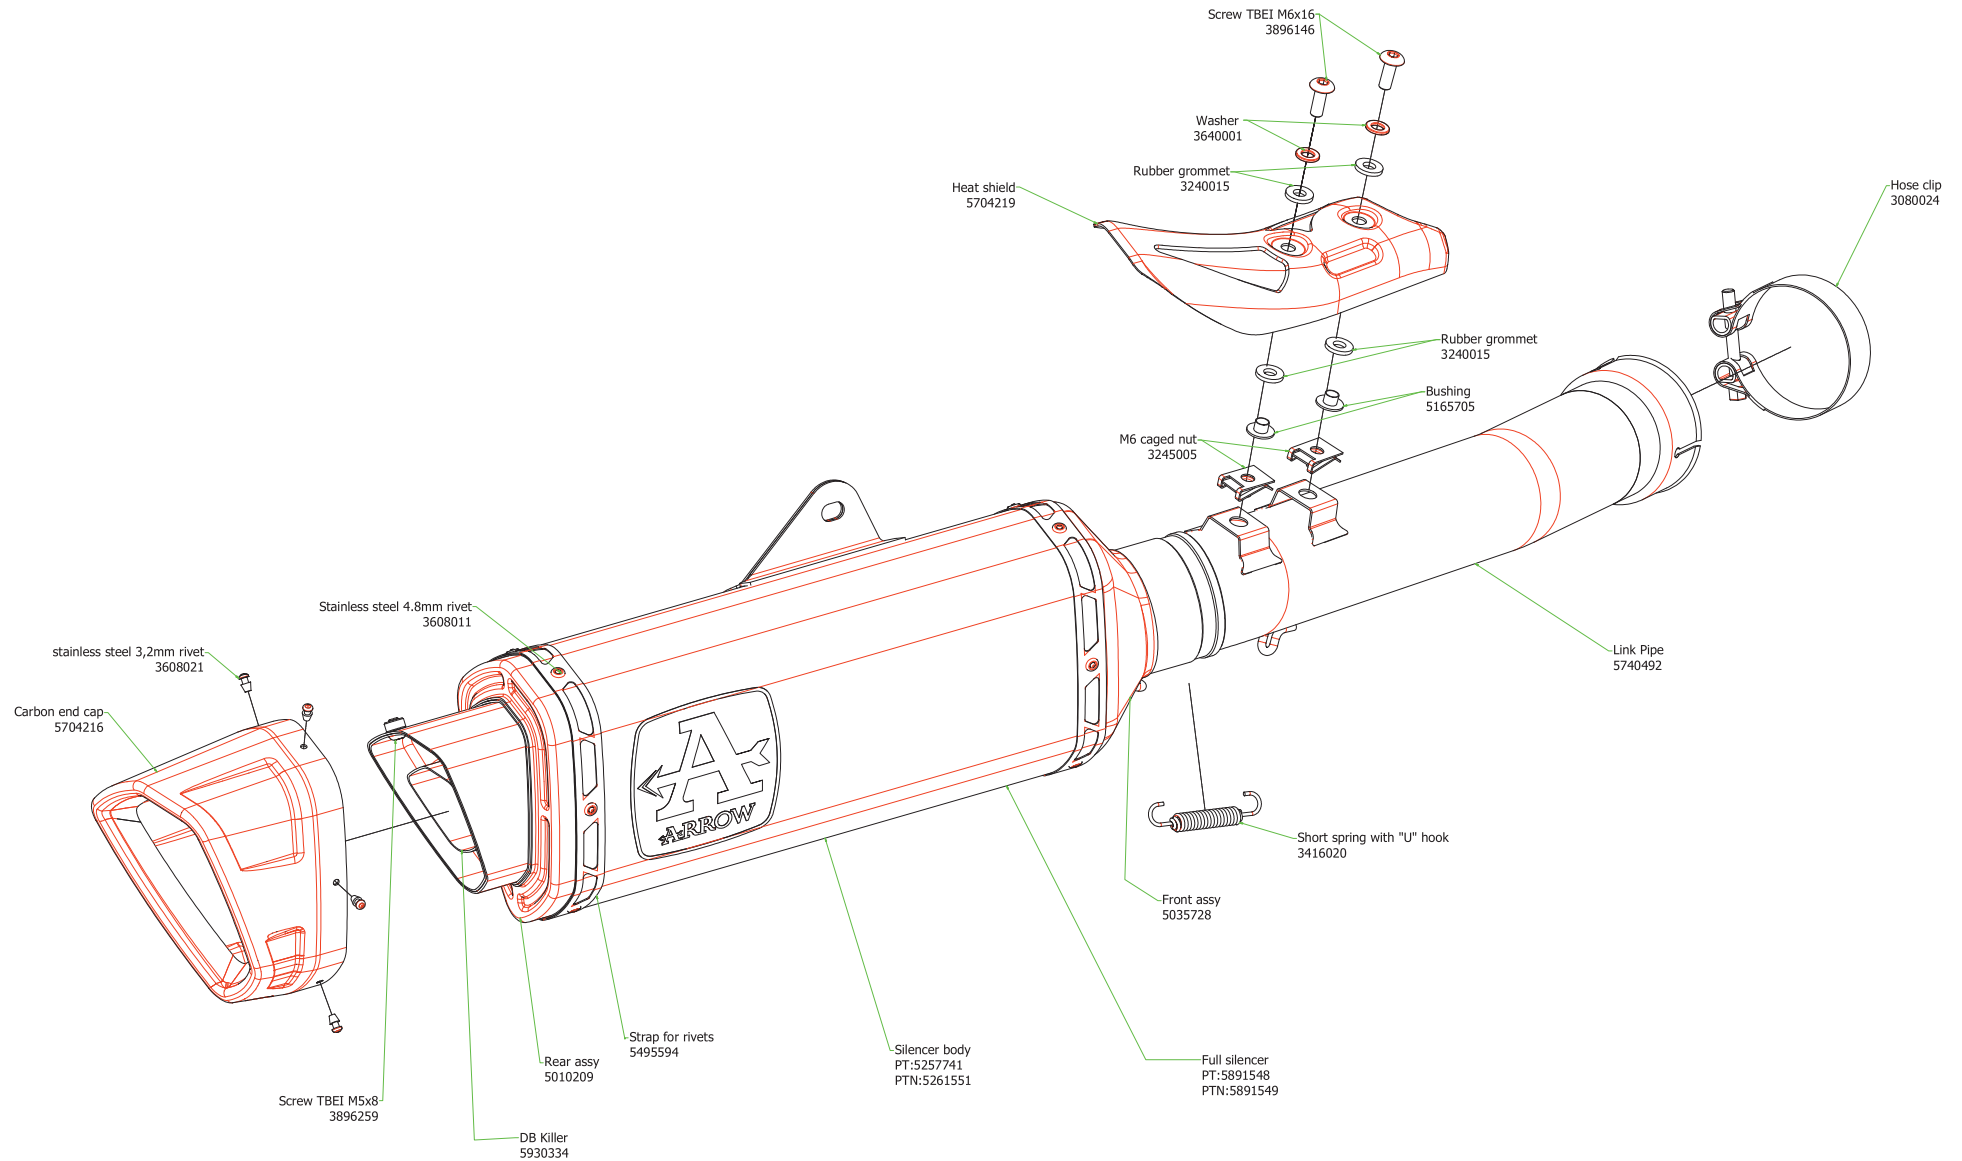

HONDA CBR 1000 RR-R

71005PT Titanium

71005PTN titanium "Dark"

GP007