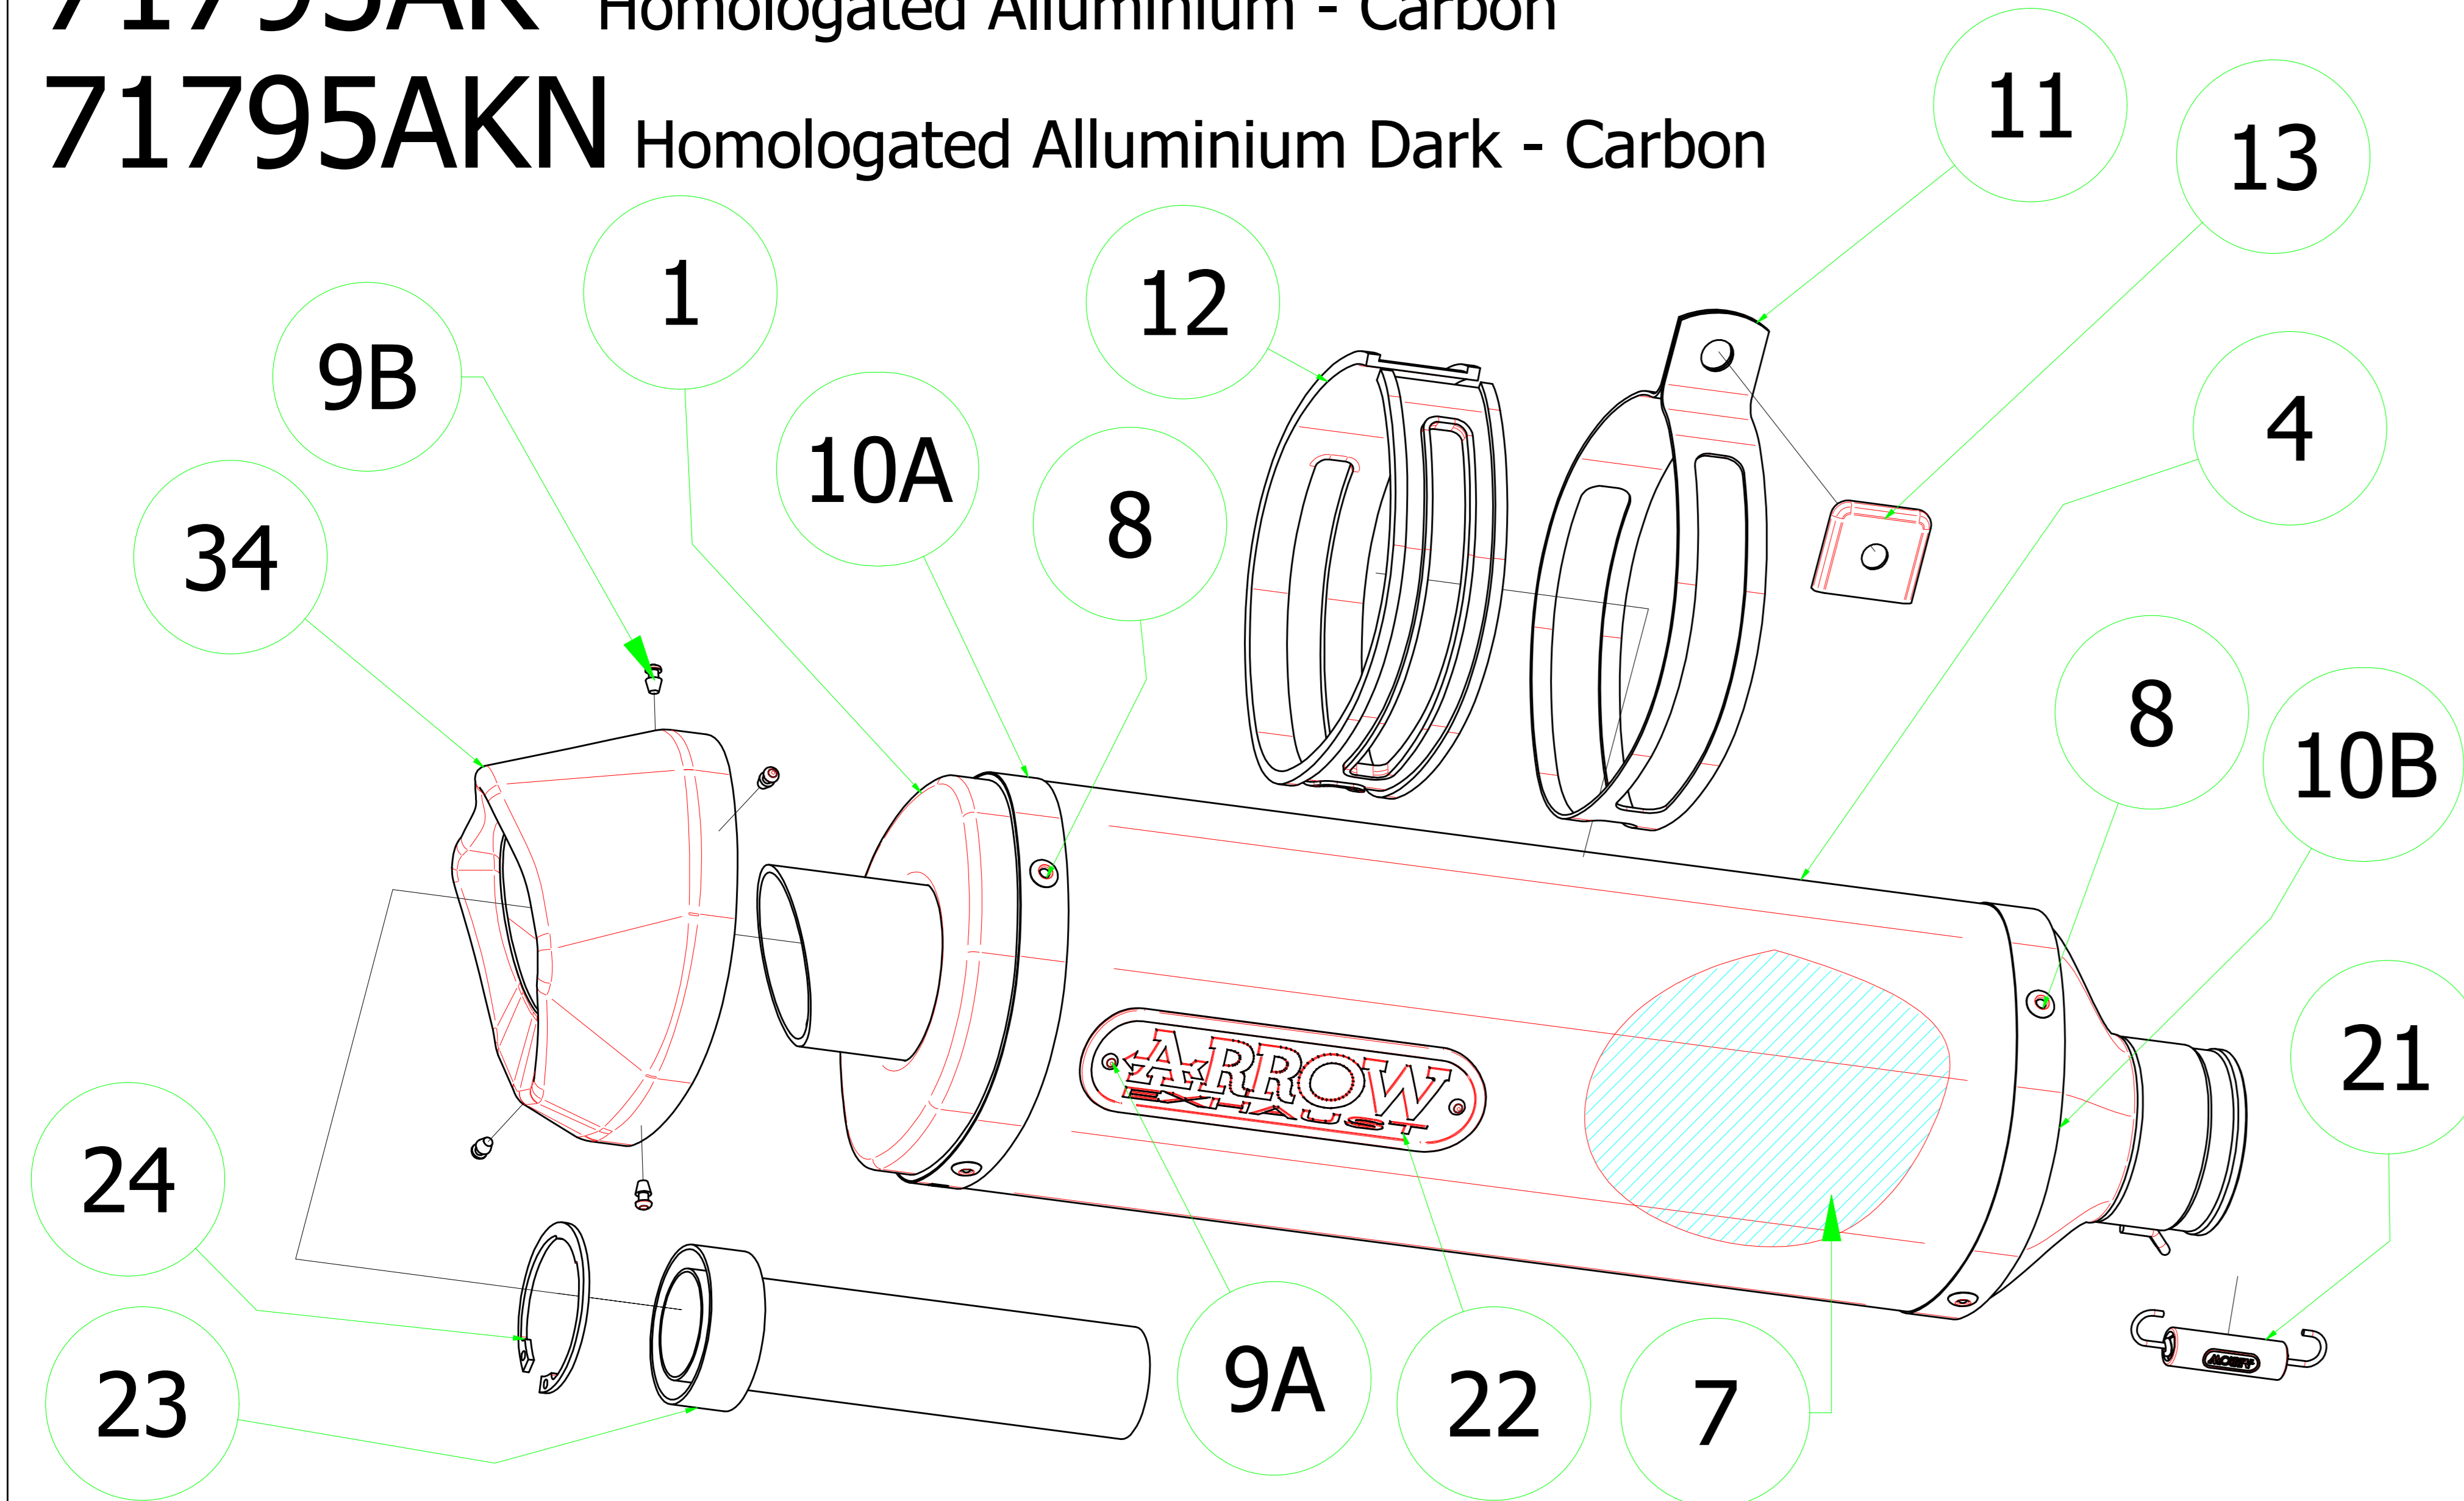

Kawasaki Versys 1000 '15/16

- 71795PK Homologated Titanium - Carbon
- 71795MK Homologated Carbon
- 71795AK Homologated Alluminium - Carbon
- 71795AKN Homologated Alluminium Dark - Carbon

- 71460MI Link Pipe

- 11009DB dbKiller

- 71016GP Titanium Silencer
- 71016GP Inox "Dark" Silencer

- 71795AO Homologated Alluminium
- 71795AON Homologated Alluminium Dark

- 71621MI Racing Collectors

- 71795XKI Homologated Nichrom - Carbon