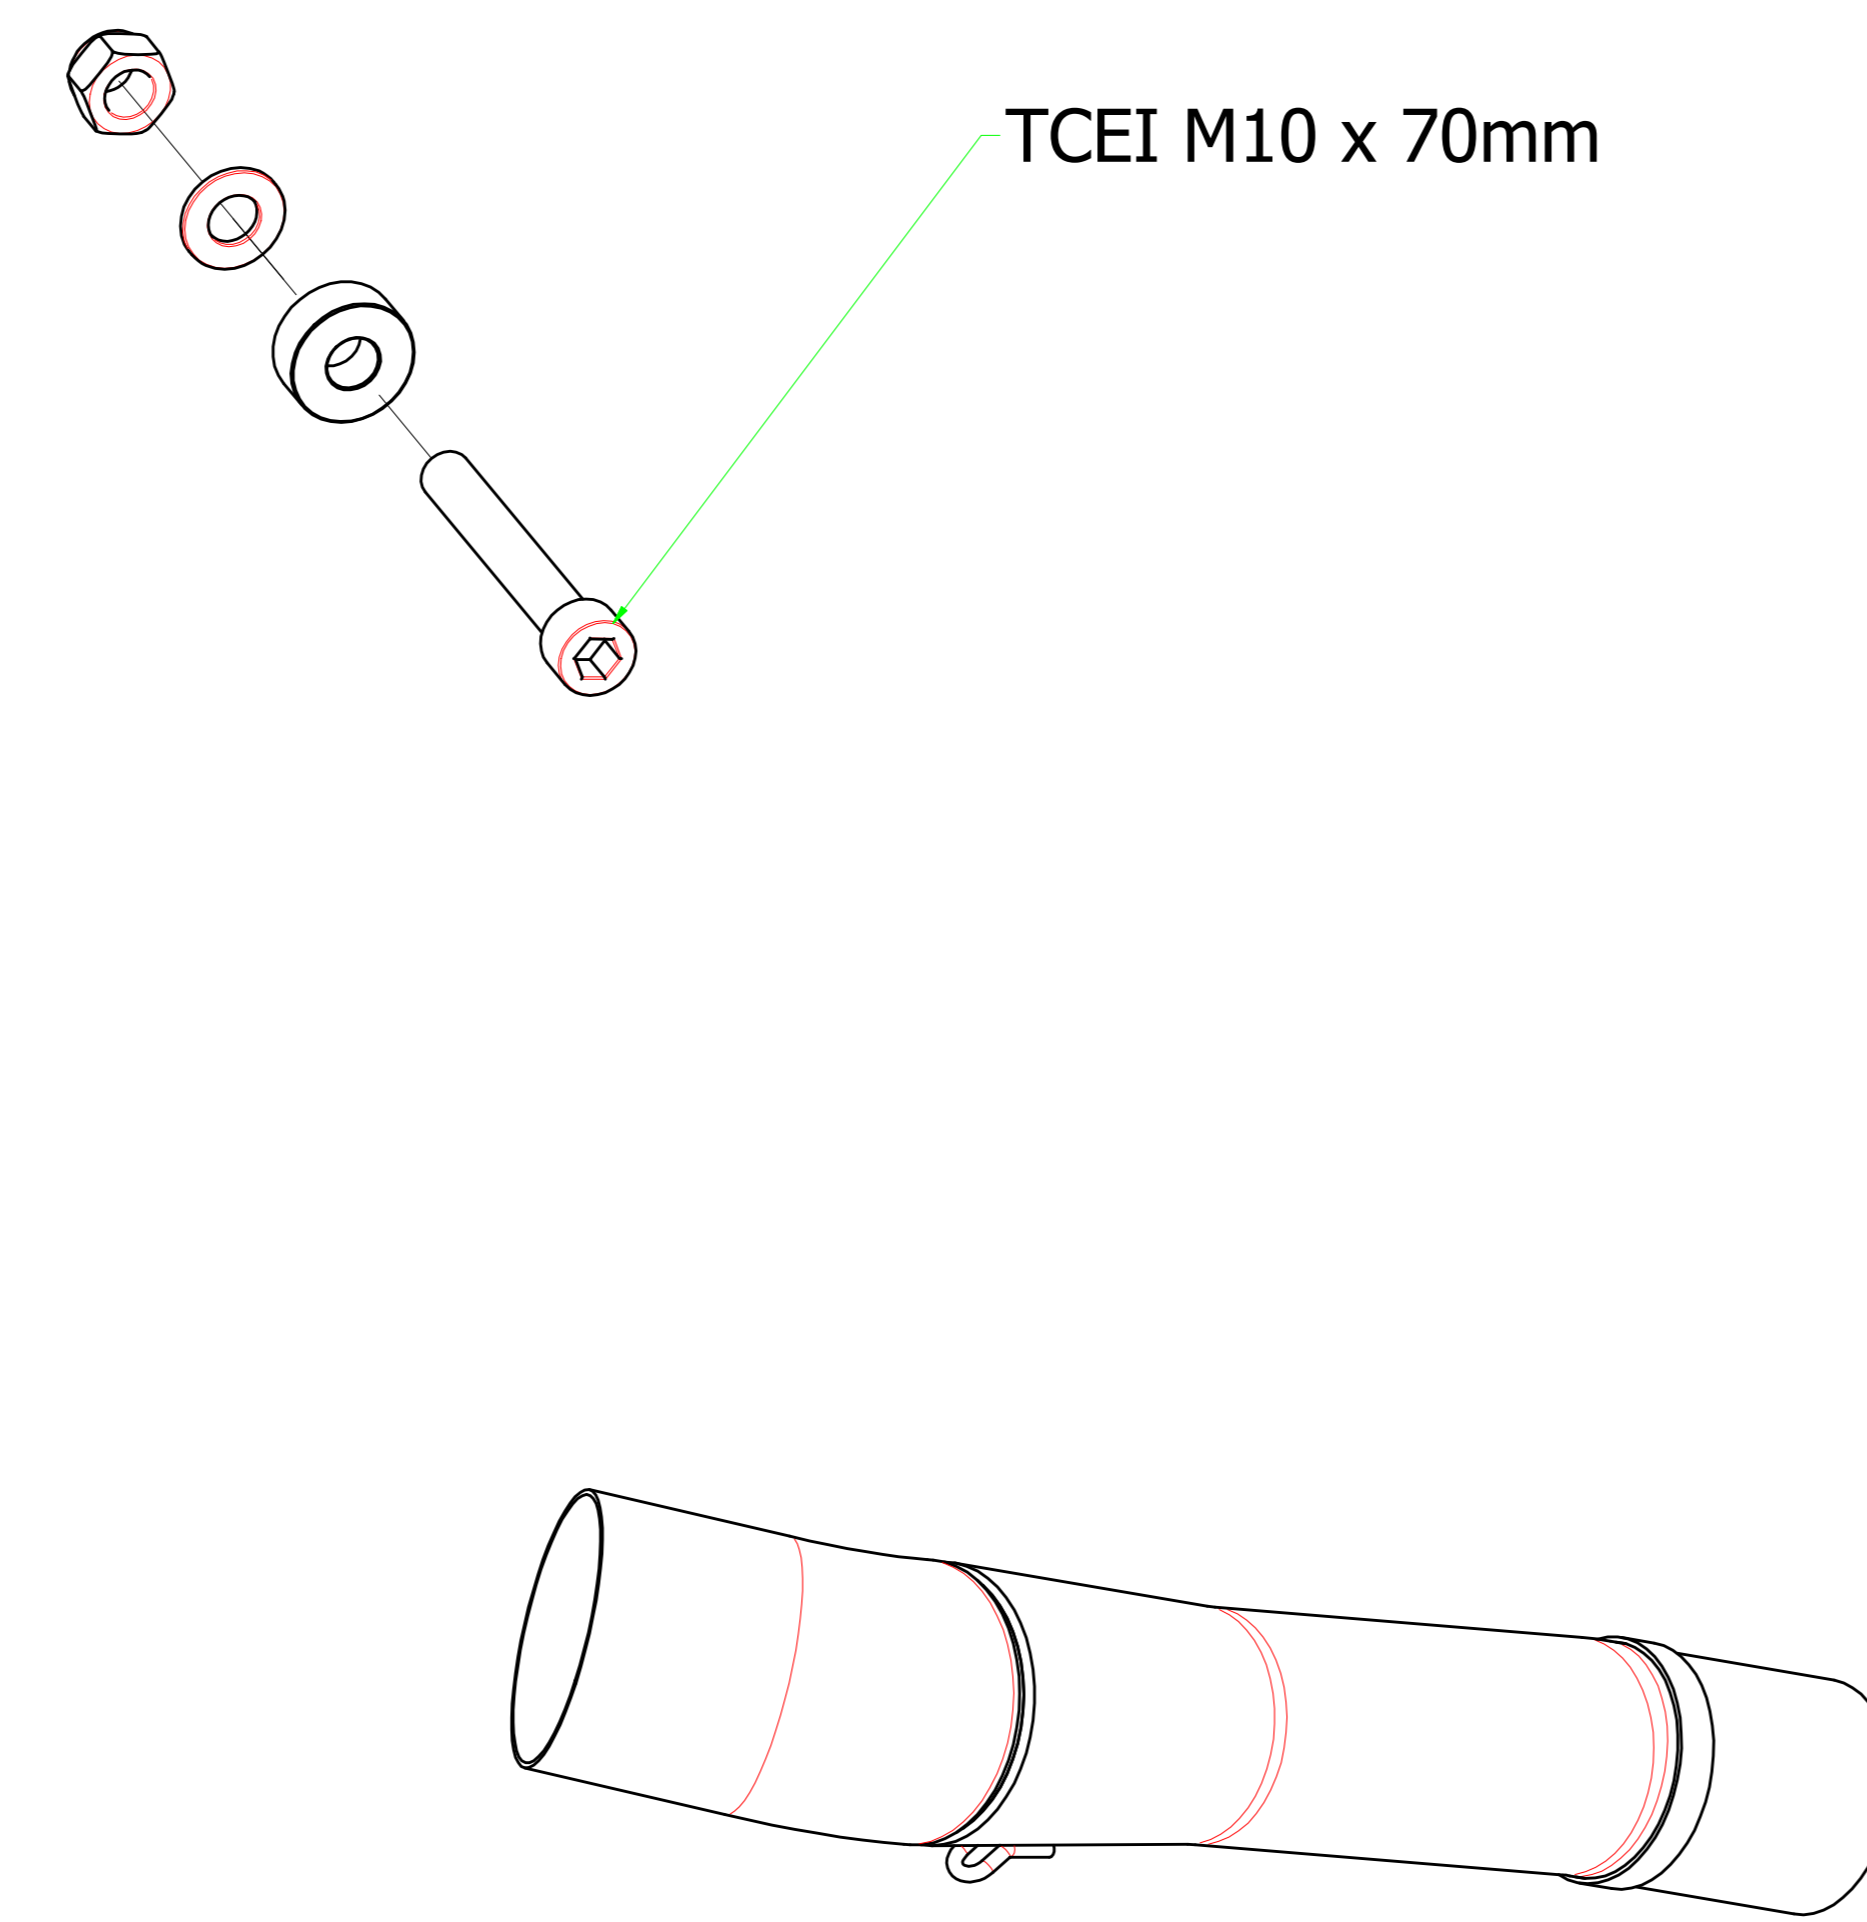

Kawasaki Versys 1000 '15/16

- 71795PK Homologated Titanium - Carbon
- 71795MK Homologated Carbon
- 71795AK Homologated Alluminium - Carbon
- 71795AKN Homologated Alluminium Dark - Carbon

- 71460MI Link Pipe

- 11009DB dbKiller

- 71016GP Titanium Silencer
- 71016GP Inox "Dark" Silencer

- 71795AO Homologated Alluminium
- 71795AON Homologated Alluminium Dark

- 71621MI Racing Collectors

- 71795XKI Homologated Nichrom - Carbon