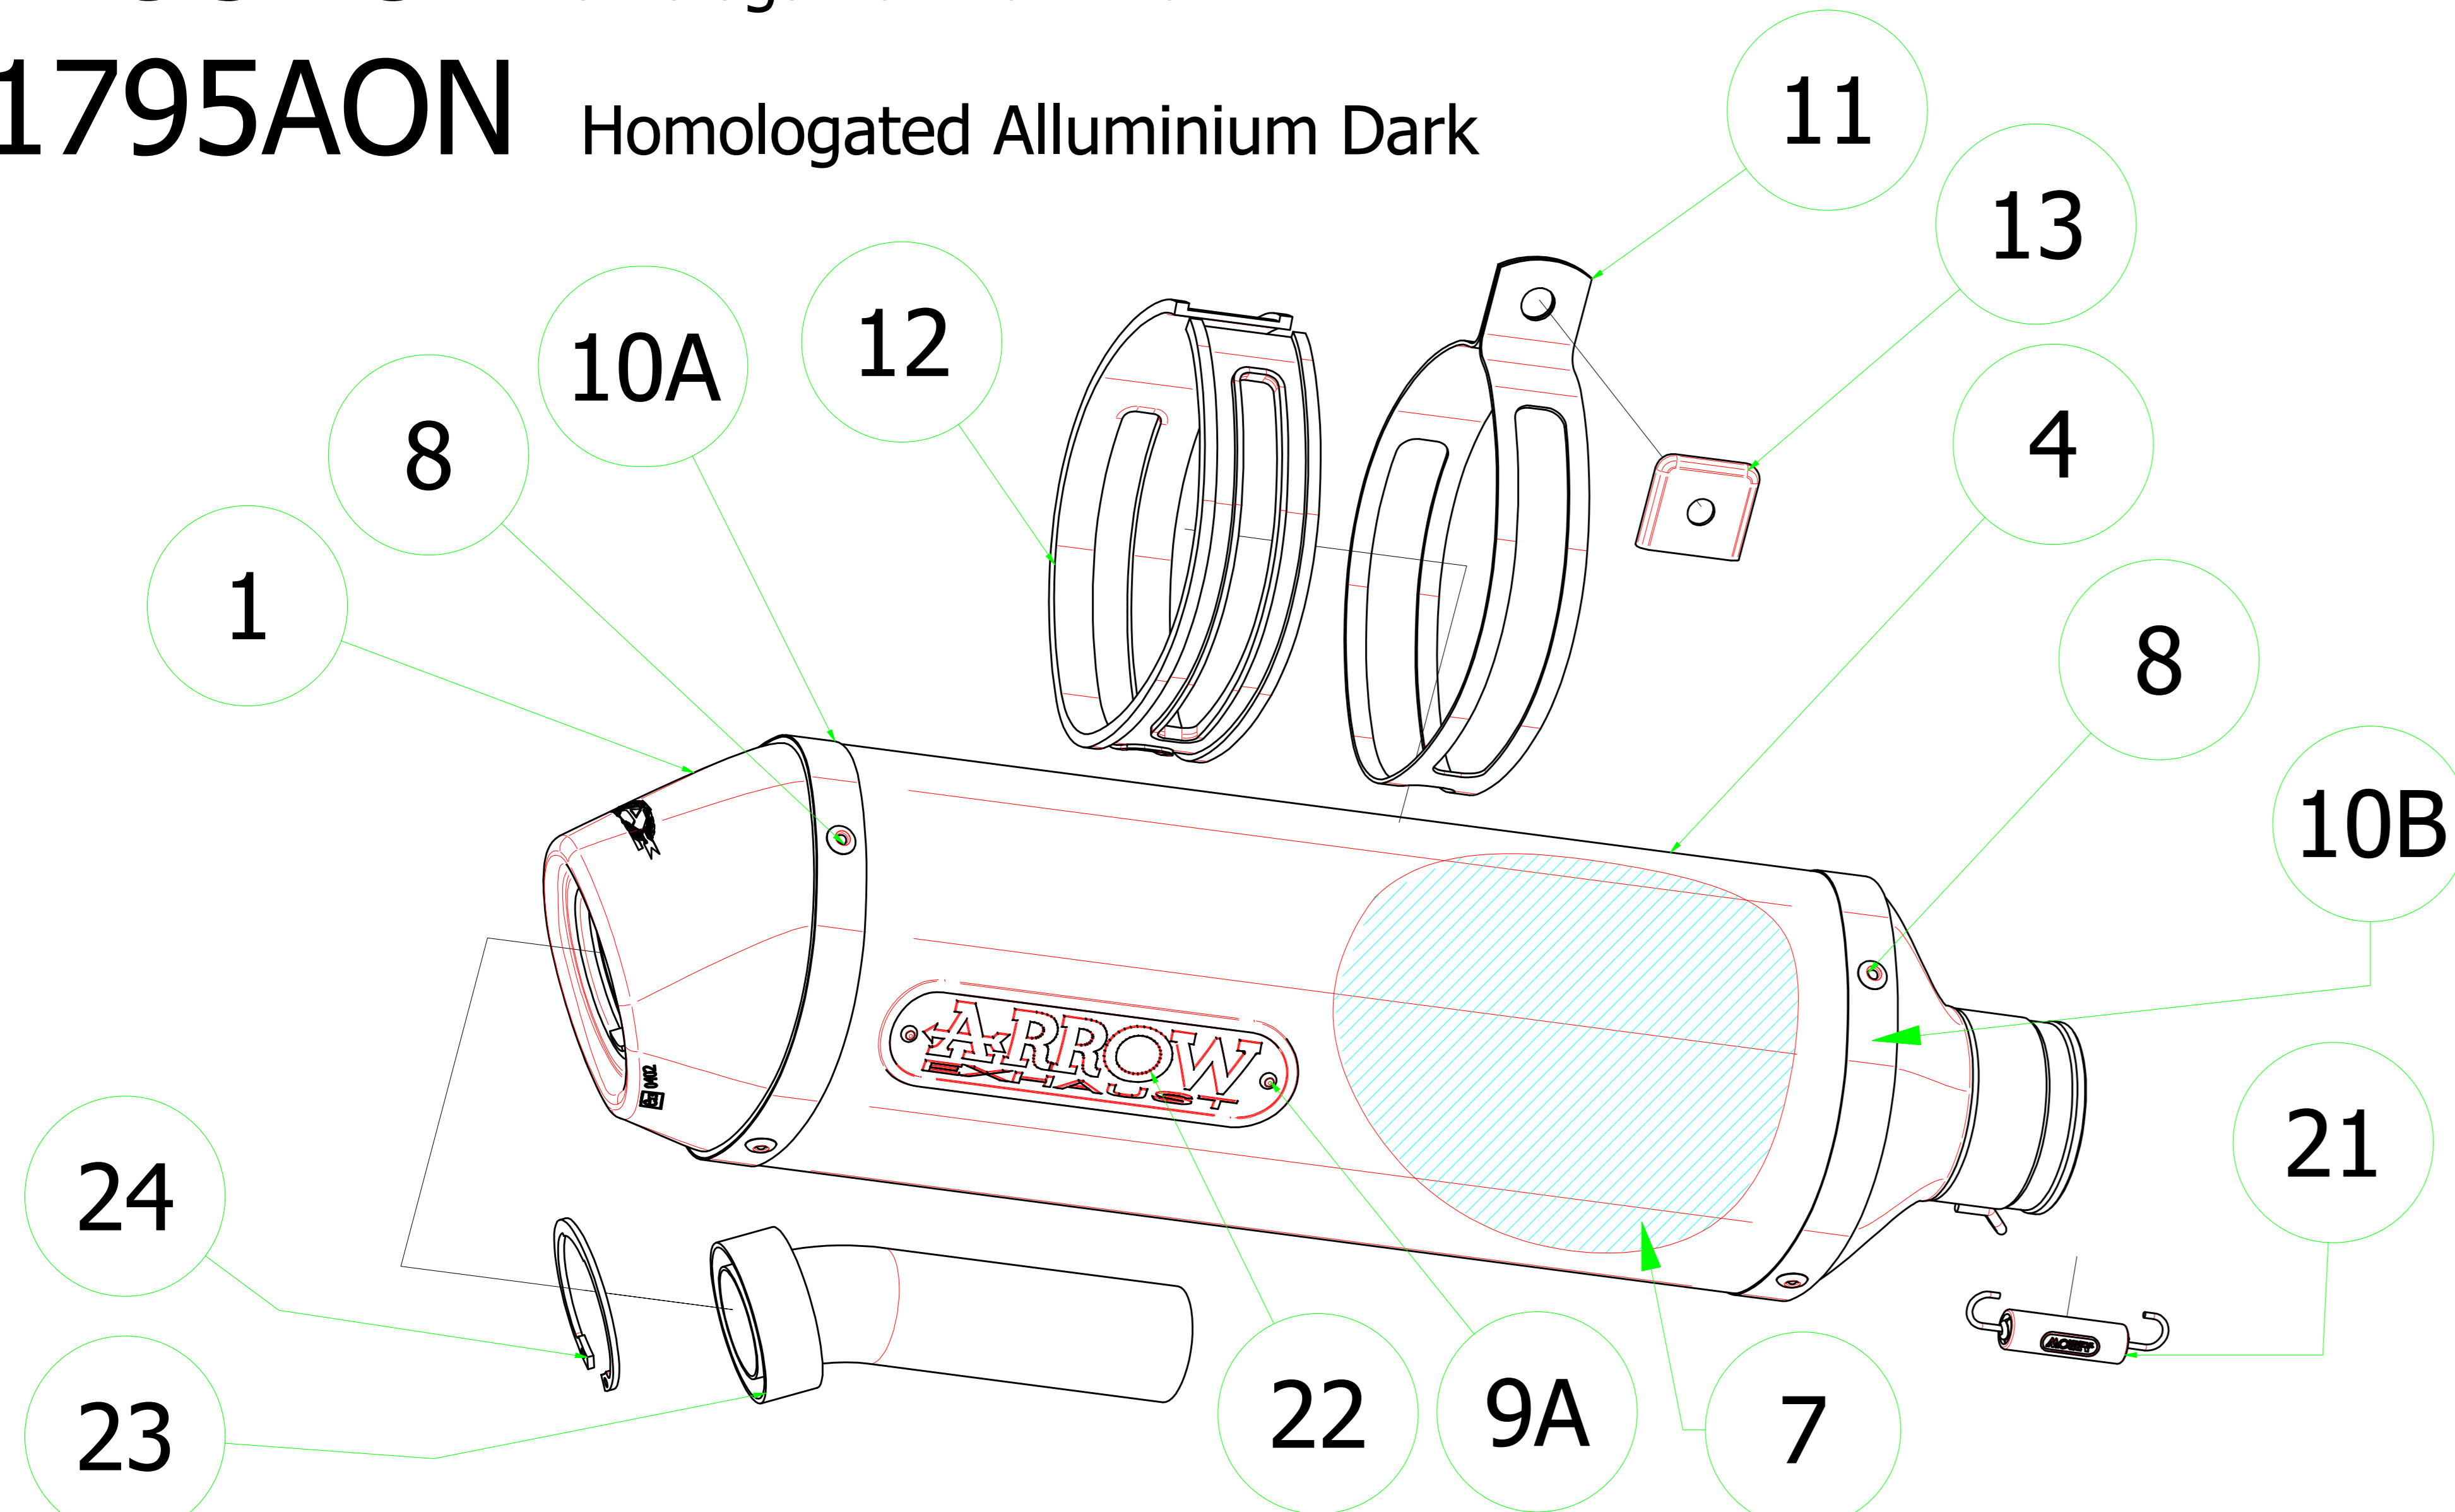

Kawasaki Versys 1000 '15/16

- 71795PK Homologated Titanium - Carbon
- 71795MK Homologated Carbon
- 71795AK Homologated Alluminium - Carbon
- 71795AKN Homologated Alluminium Dark - Carbon

- 71460MI Link Pipe

- 11009DB dbKiller

- 71016GP Titanium Silencer
- 71016GP Inox "Dark" Silencer

- 71795AO Homologated Alluminium
- 71795AON Homologated Alluminium Dark

- 71621MI Racing Collectors

- 71795XKI Homologated Nichrom - Carbon