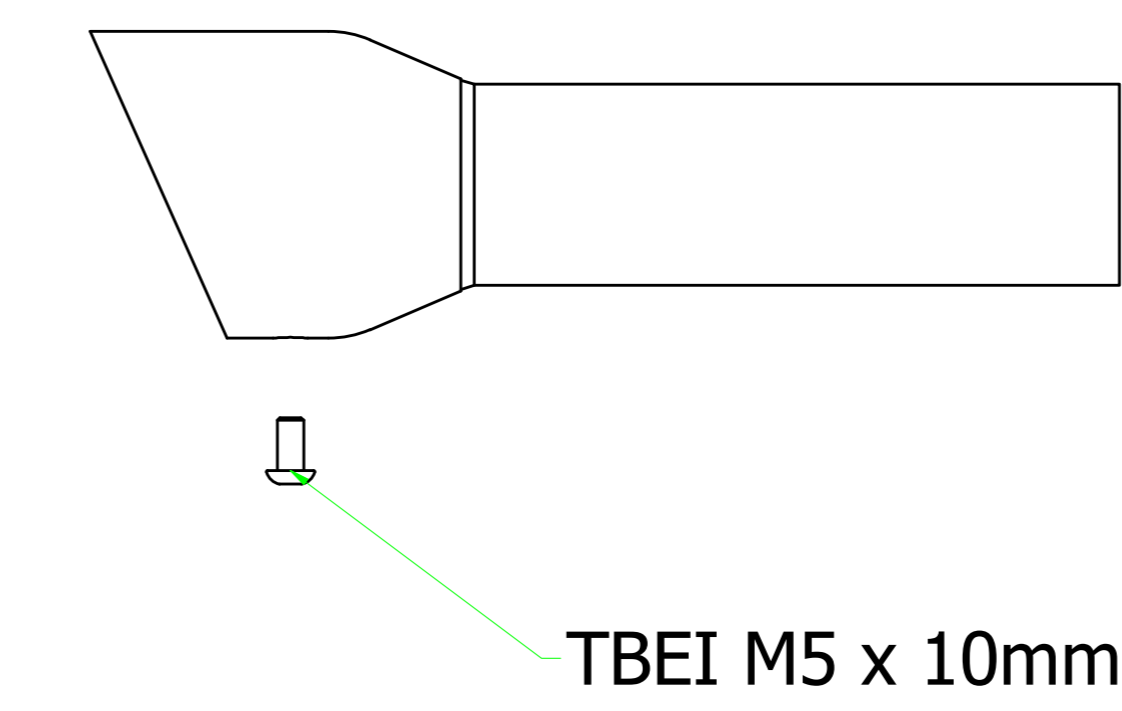

- 11009DB dbKiller