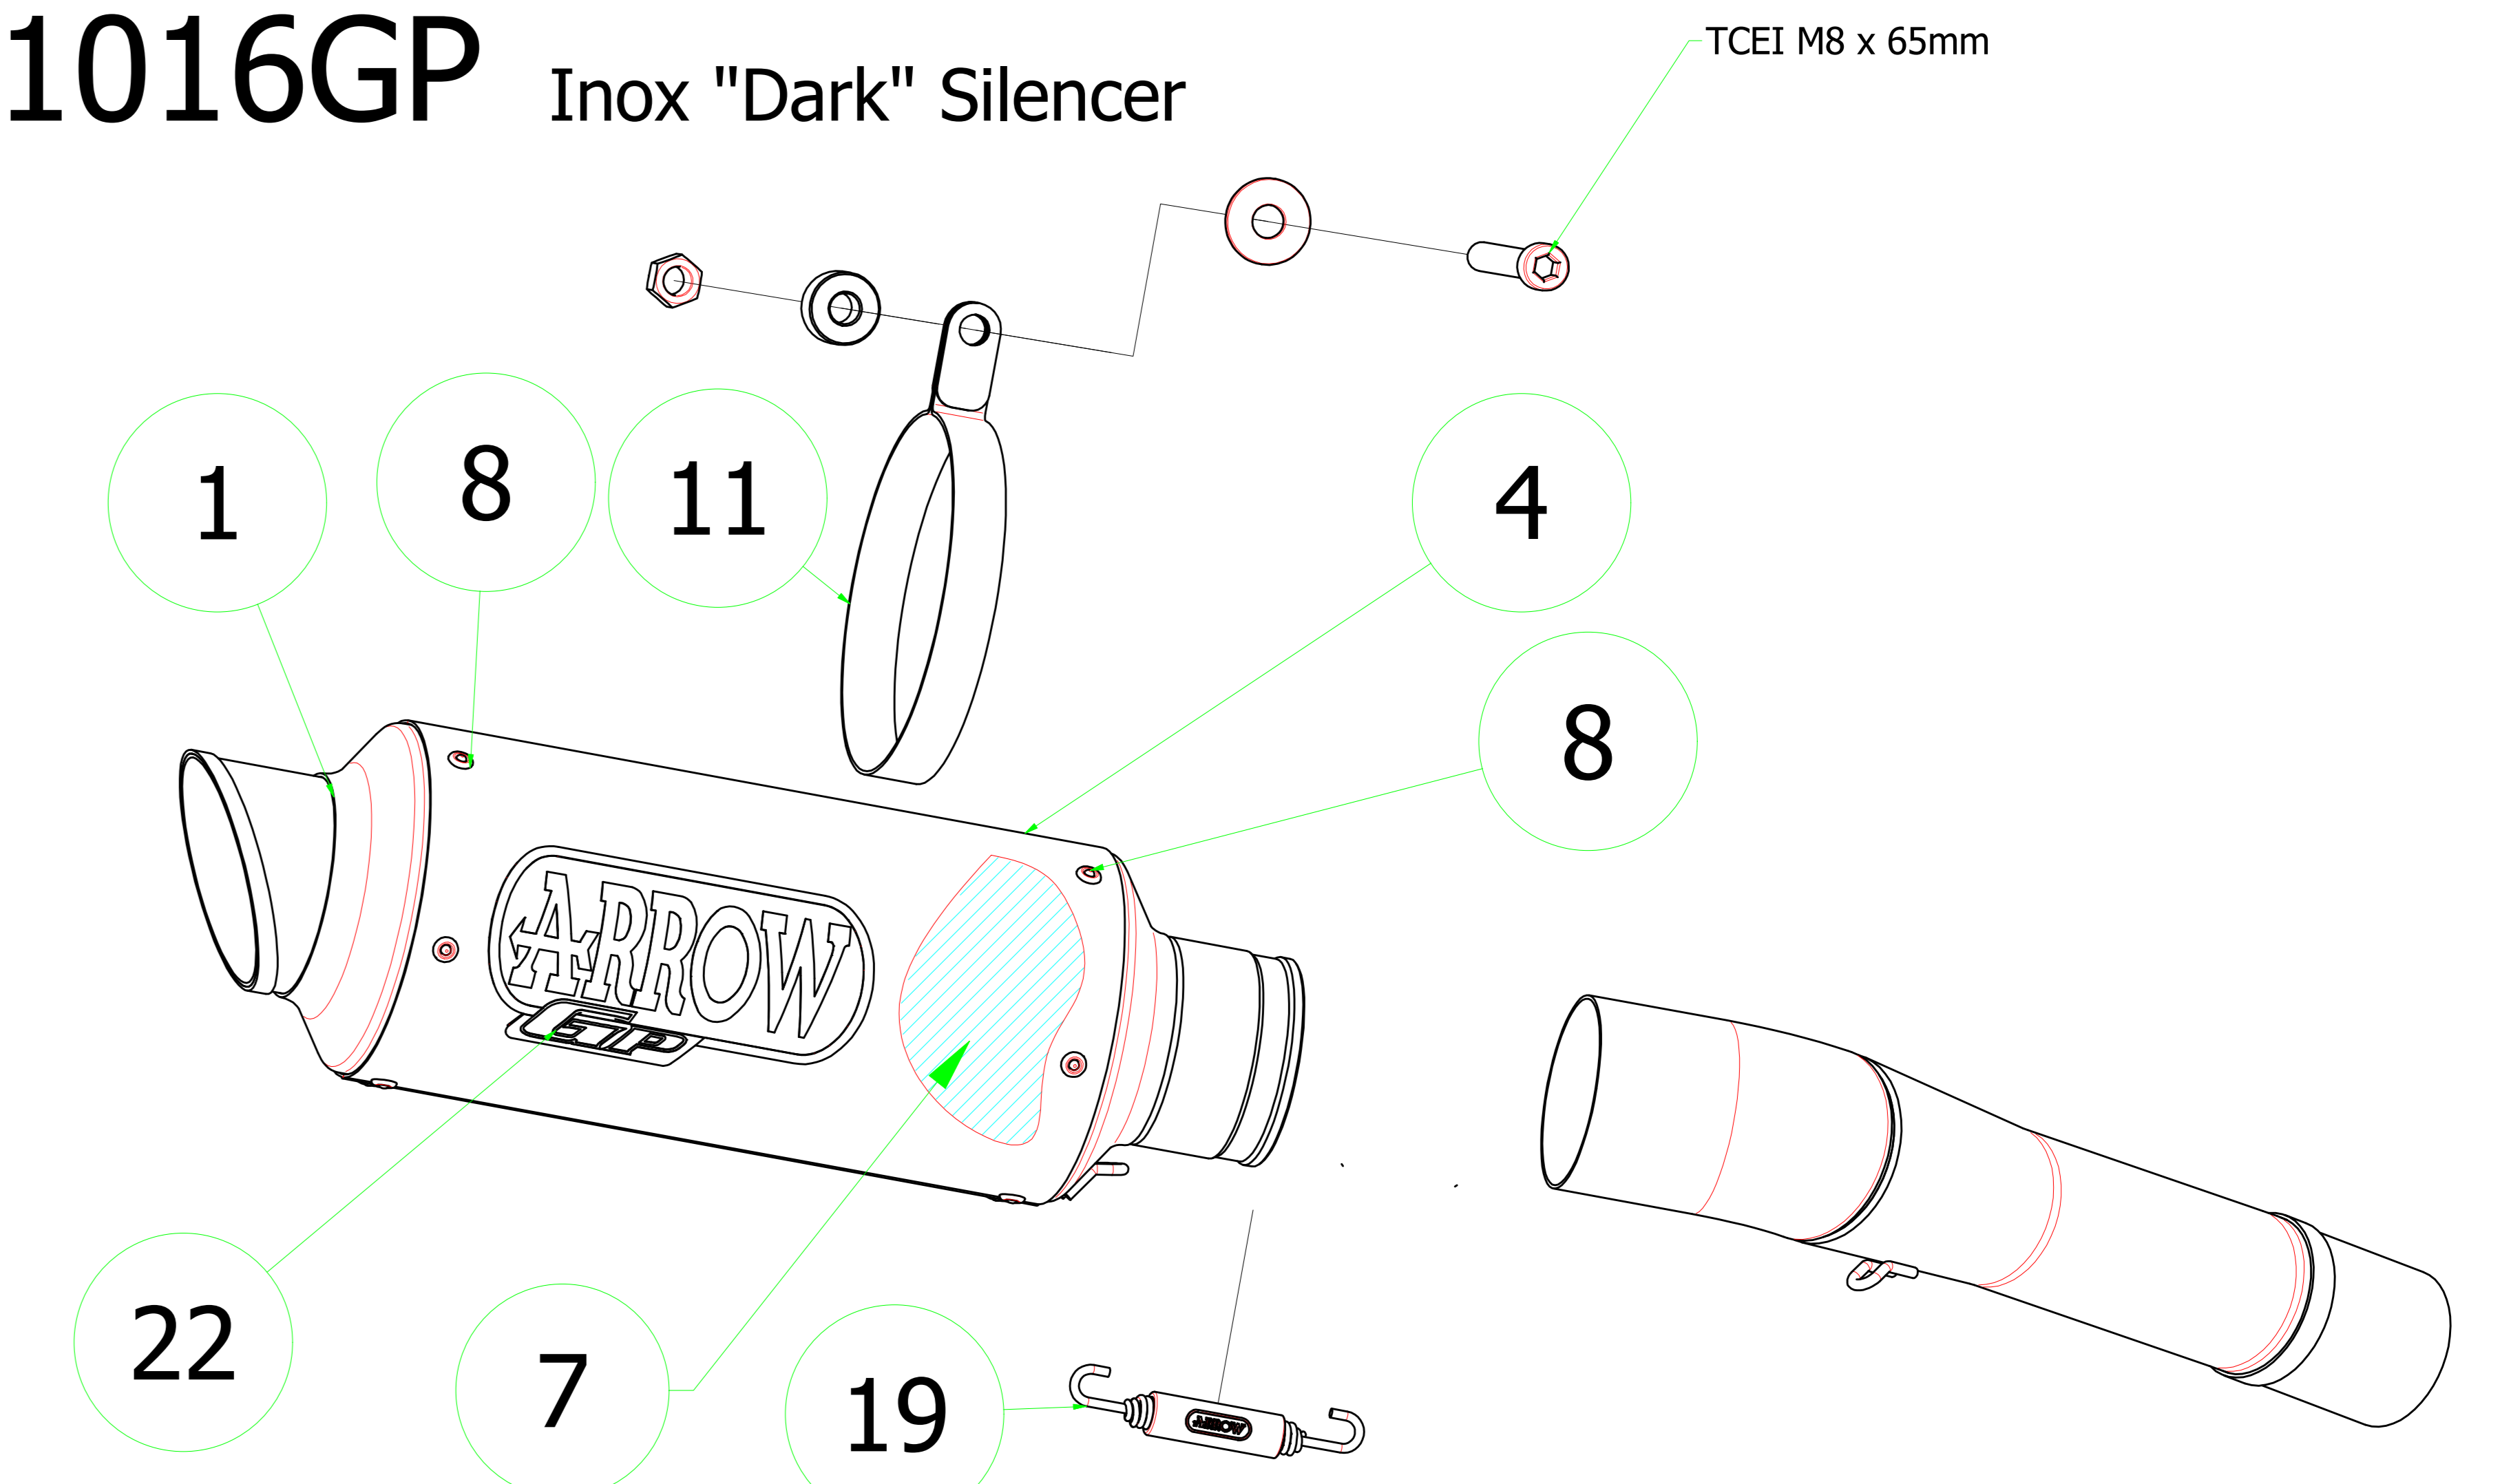

Kawasaki Versys 1000 '15/16

- 71795PK Homologated Titanium - Carbon
- 71795MK Homologated Carbon
- 71795AK Homologated Alluminium - Carbon
- 71795AKN Homologated Alluminium Dark - Carbon

- 71460MI Link Pipe

- 11009DB dbKiller

- 71016GP Titanium Silencer
- 71016GP Inox "Dark" Silencer

- 71795AO Homologated Alluminium
- 71795AON Homologated Alluminium Dark

- 71621MI Racing Collectors

- 71795XKI Homologated Nichrom - Carbon