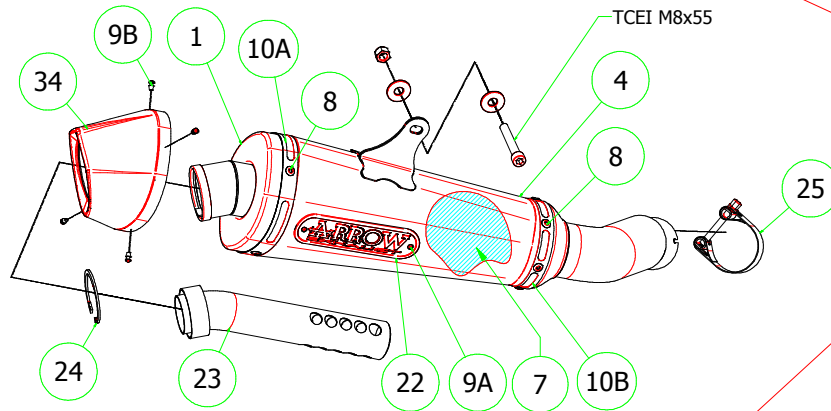

- 71825XKI Homologated X-Kone

- 71017GPI Racing "GP2", Nichrom
- 71017GP Racing "GP2", Titanium