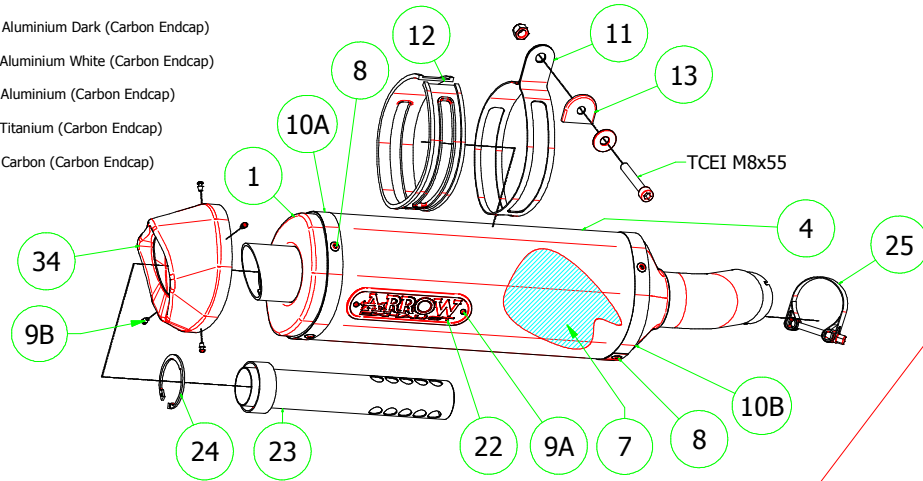

Honda CrossRunner 800 '15

- 71825AKN Homologated Aluminium Dark (Carbon Endcap)
- 71825AKB Homologated Aluminium White (Carbon Endcap)
- 71825AK Homologated Aluminium (Carbon Endcap)
- 71825PK Homologated Titanium (Carbon Endcap)
- 71825MK Homologated Carbon (Carbon Endcap)