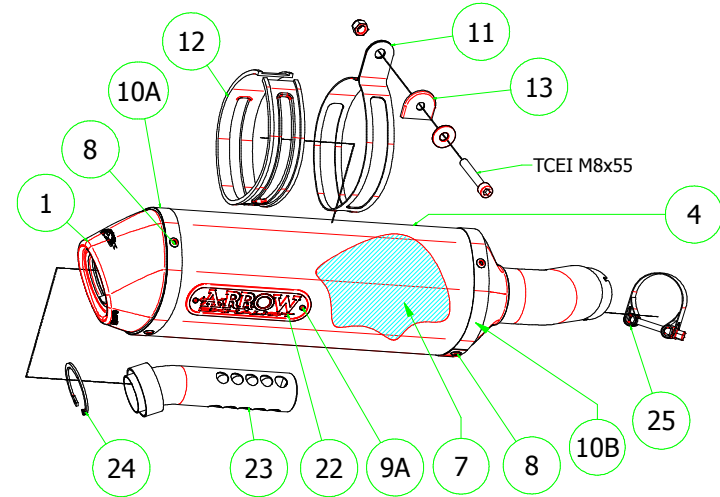

Honda CrossRunner 800 '15

- 71825AKN Homologated Aluminium Dark (Carbon Endcap)
- 71825AKB Homologated Aluminium White (Carbon Endcap)
- 71825AK Homologated Aluminium (Carbon Endcap)
- 71825PK Homologated Titanium (Carbon Endcap)
- 71825MK Homologated Carbon (Carbon Endcap)

- 71825AON Homologated Aluminium Dark
- 71825AOB Homologated Aluminium White
- 71825AO Homologated Aluminium

- 71825XKI Homologated X-Kone

- 71017GPI Racing "GP2", Nichrom
- 71017GP Racing "GP2", Titanium