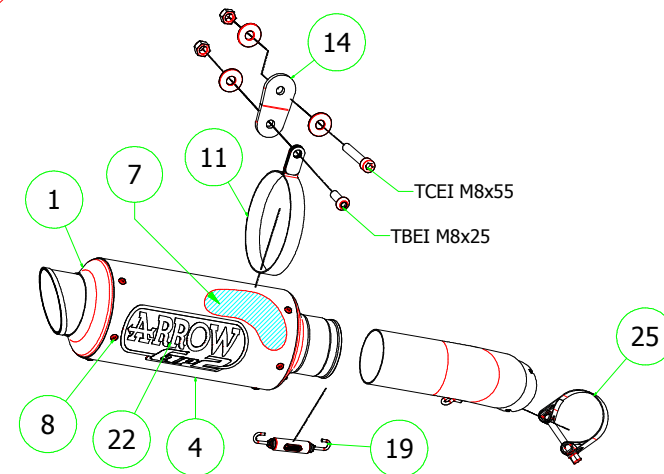

Honda CrossRunner 800 '15

- 71825AKN Homologated Aluminium Dark (Carbon Endcap)
- 71825AKB Homologated Aluminium White (Carbon Endcap)
- 71825AK Homologated Aluminium (Carbon Endcap)
- 71825PK Homologated Titanium (Carbon Endcap)
- 71825MK Homologated Carbon (Carbon Endcap)

- 71825AON Homologated Aluminium Dark
- 71825AOB Homologated Aluminium White
- 71825AO Homologated Aluminium

- 71825XKI Homologated X-Kone

- 71017GPI Racing "GP2", Nichrom
- 71017GP Racing "GP2", Titanium