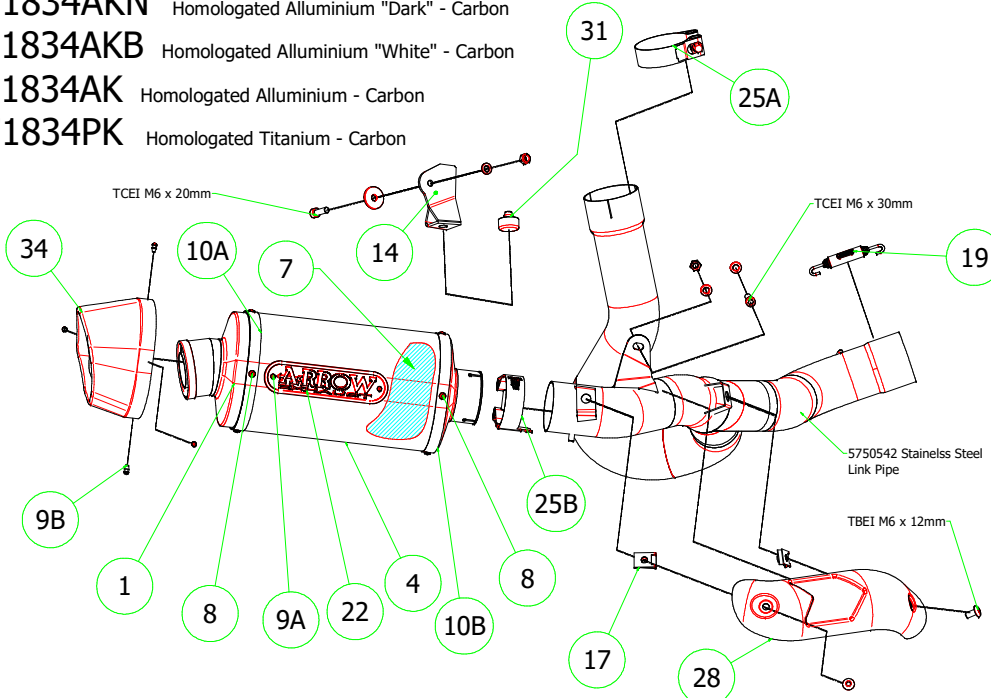

71834AKN Homologated Alluminium "Dark" - Carbon
71834AKB Homologated Alluminium "White" - Carbon
71834AK Homologated Alluminium - Carbon
71834PK Homologated Titanium - Carbon