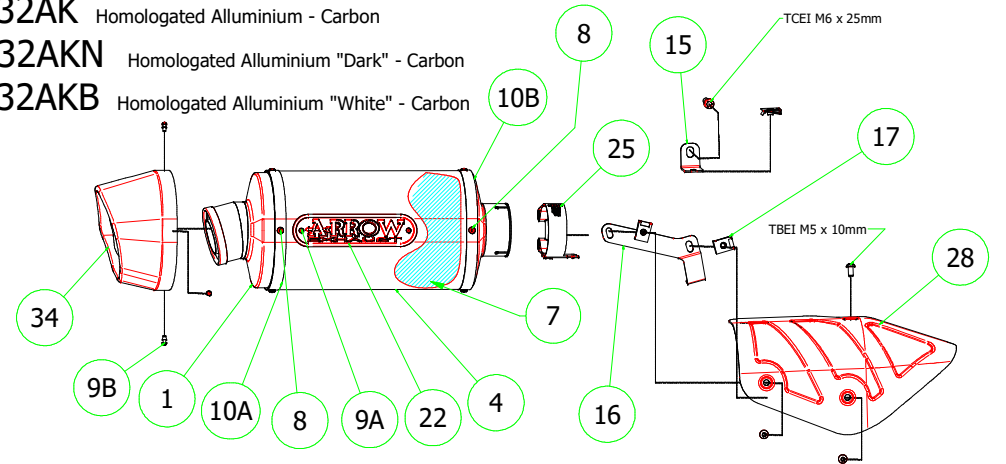

71832PK Homologated Titanium - Carbon
71832AK Homologated Alluminium - Carbon
71832AKN Homologated Alluminium "Dark" - Carbon
71832AKB Homologated Alluminium "White" - Carbon