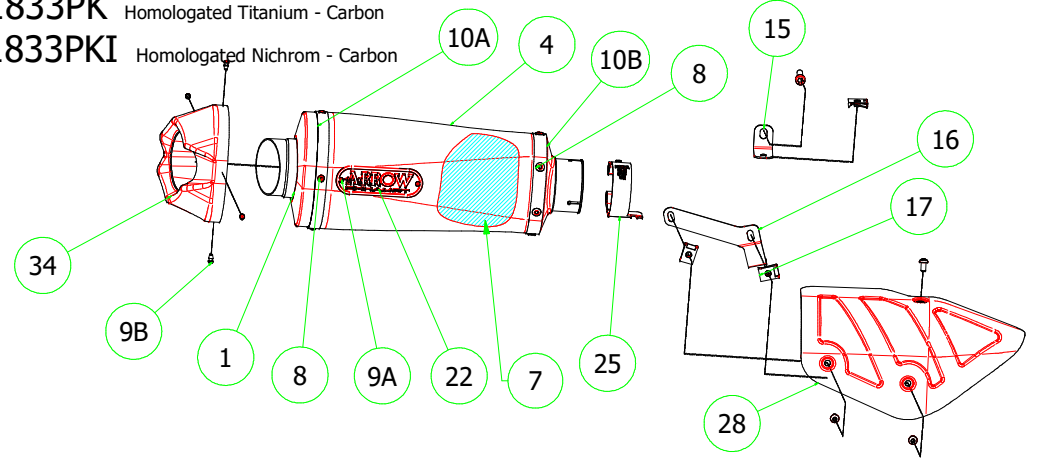

71833PK Homologated Titanium - Carbon
71833PKI Homologated Nichrom - Carbon