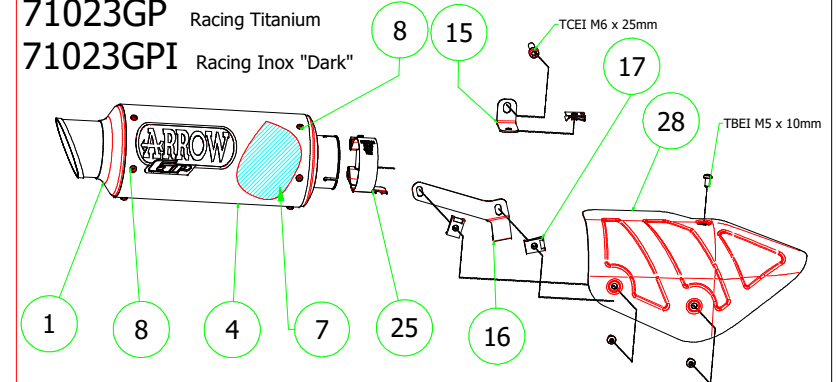

11009DB dB Killer

71023GP Racing Titanium
71023GPI Racing Inox "Dark"