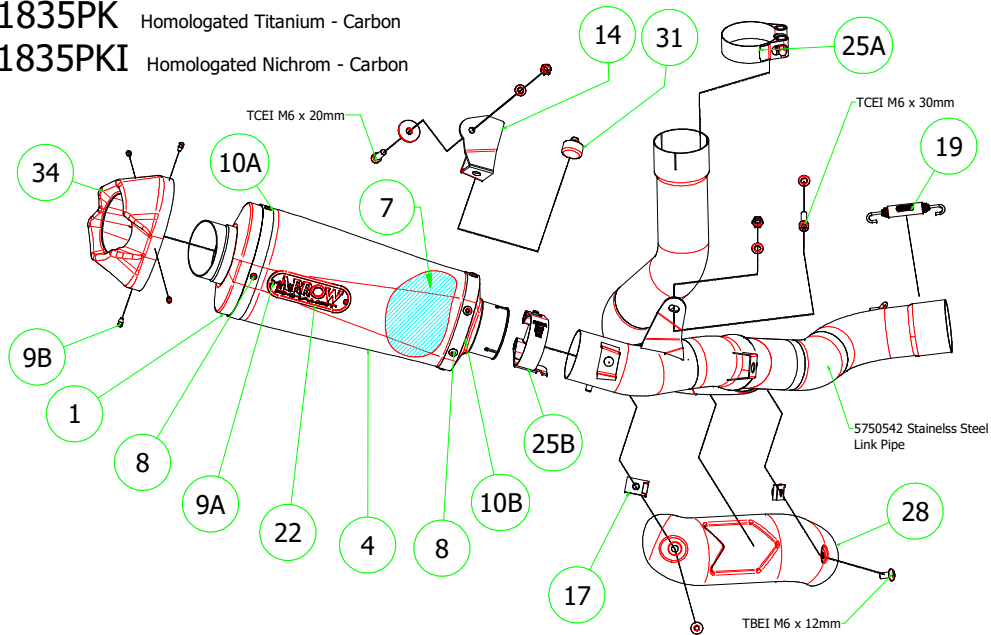

Ducati Multistrada 1200 - 1200 S '15

71835PK Homologated Titanium - Carbon
71835PKI Homologated Nichrom - Carbon