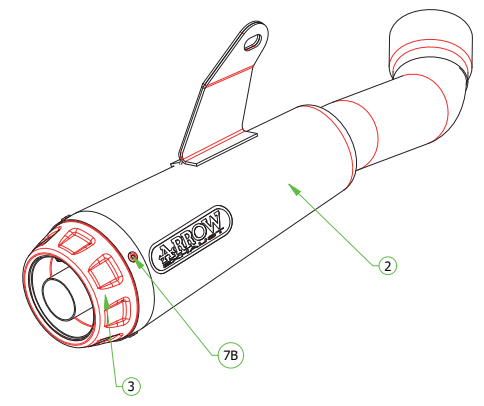

# Kawasaki Z900 '20-21

71912XKI Homologated Nichrom  
71912XKN Homologated Nichrom "Dark"

71556GP Homologated Full Titanium  
71556GPI Homologated Nichrom "Dark"

71912PR Homologated Titanium  
71912PRI Homologated Nichrom  
71912PRN Homologated Nichrom "Dark"