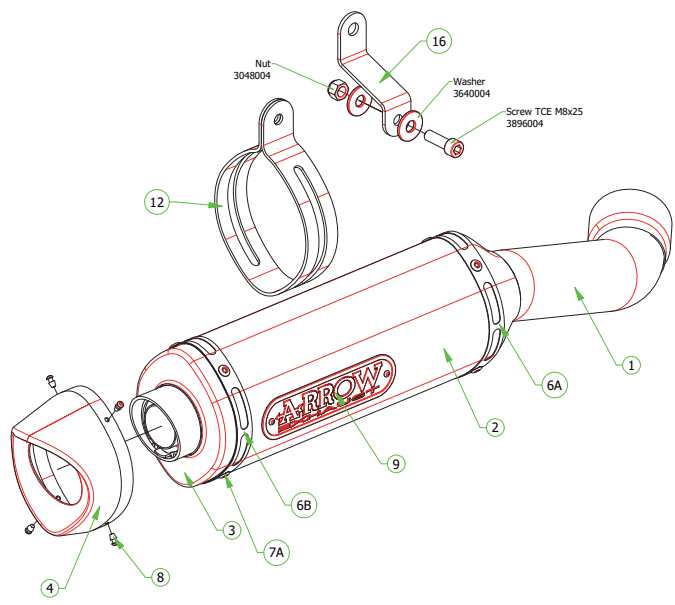

# Kawasaki Z900 '20-21

71912XKI Homologated Nichrom  
71912XKN Homologated Nichrom "Dark"

71556GP Homologated Full Titanium  
71556GPI Homologated Nichrom "Dark"

71912PR Homologated Titanium  
71912PRI Homologated Nichrom  
71912PRN Homologated Nichrom "Dark"

71912PK Homologated Titanium  
71912MK Homologated Carbon  
71912AK Homologated Aluminum  
71912AKN Homologated Aluminum "Dark"

71727MI Racing Collectors