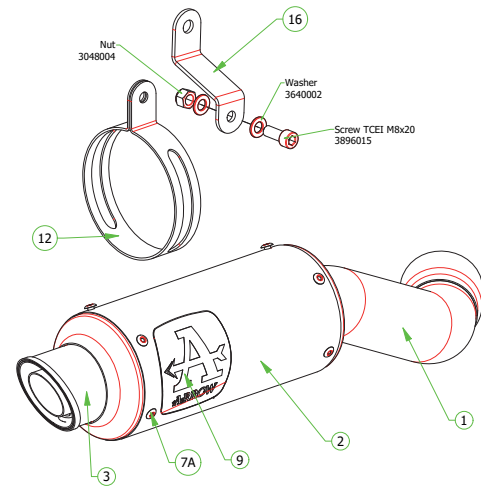

# Kawasaki Z900 '20-21

71912XKI Homologated Nichrom  
71912XKN Homologated Nichrom "Dark"

71556GP Homologated Full Titanium  
71556GPI Homologated Nichrom "Dark"

71912PR Homologated Titanium  
71912PRI Homologated Nichrom  
71912PRN Homologated Nichrom "Dark"