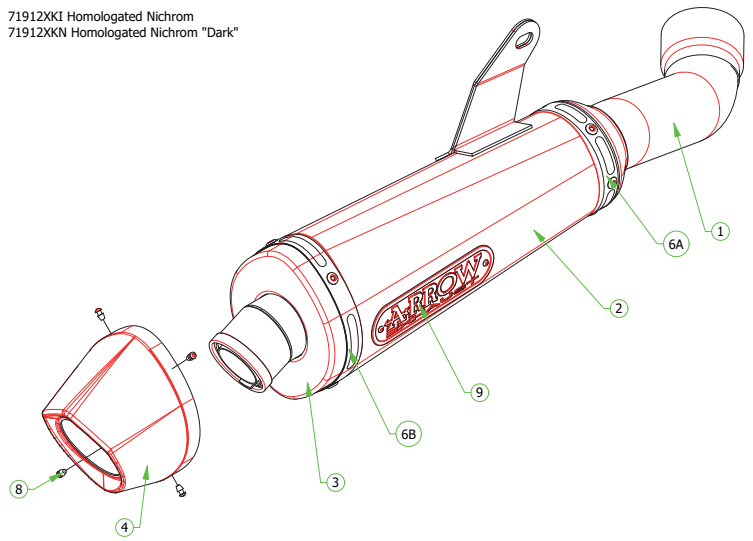

# Kawasaki Z900 '20-21

71912XKI Homologated Nichrom  
71912XKN Homologated Nichrom "Dark"

71556GP Homologated Full Titanium  
71556GPI Homologated Nichrom "Dark"

71912PR Homologated Titanium  
71912PRI Homologated Nichrom  
71912PRN Homologated Nichrom "Dark"