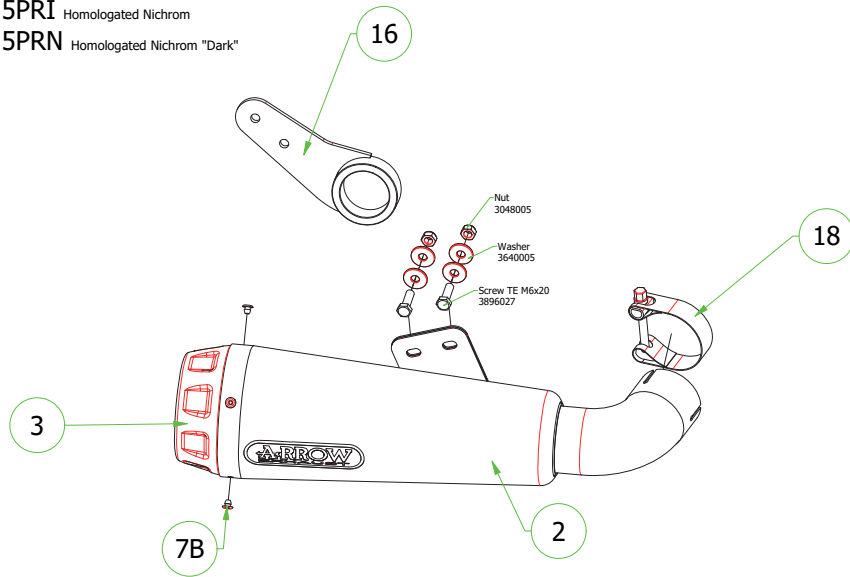

BMW F 900 R - XR '20/21

71915PR Homologated Titanium
71915PRI Homologated Nichrom
71915PRN Homologated Nichrom "Dark"