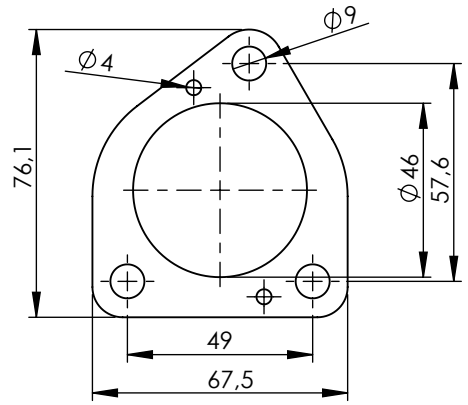

**Bushing s.s.
cod.207015R**

**Flange s.s. sp.6mm
cod.207016R**

ORIGINAL GRAPHITE BUSHING

ART. 80027 SPARE PARTS

HUSQVARNA SVARTPILEN / VITPILEN 125 - KTM DUKE 125
(Compatible both with stock exhaust and LeoVince slip-on)