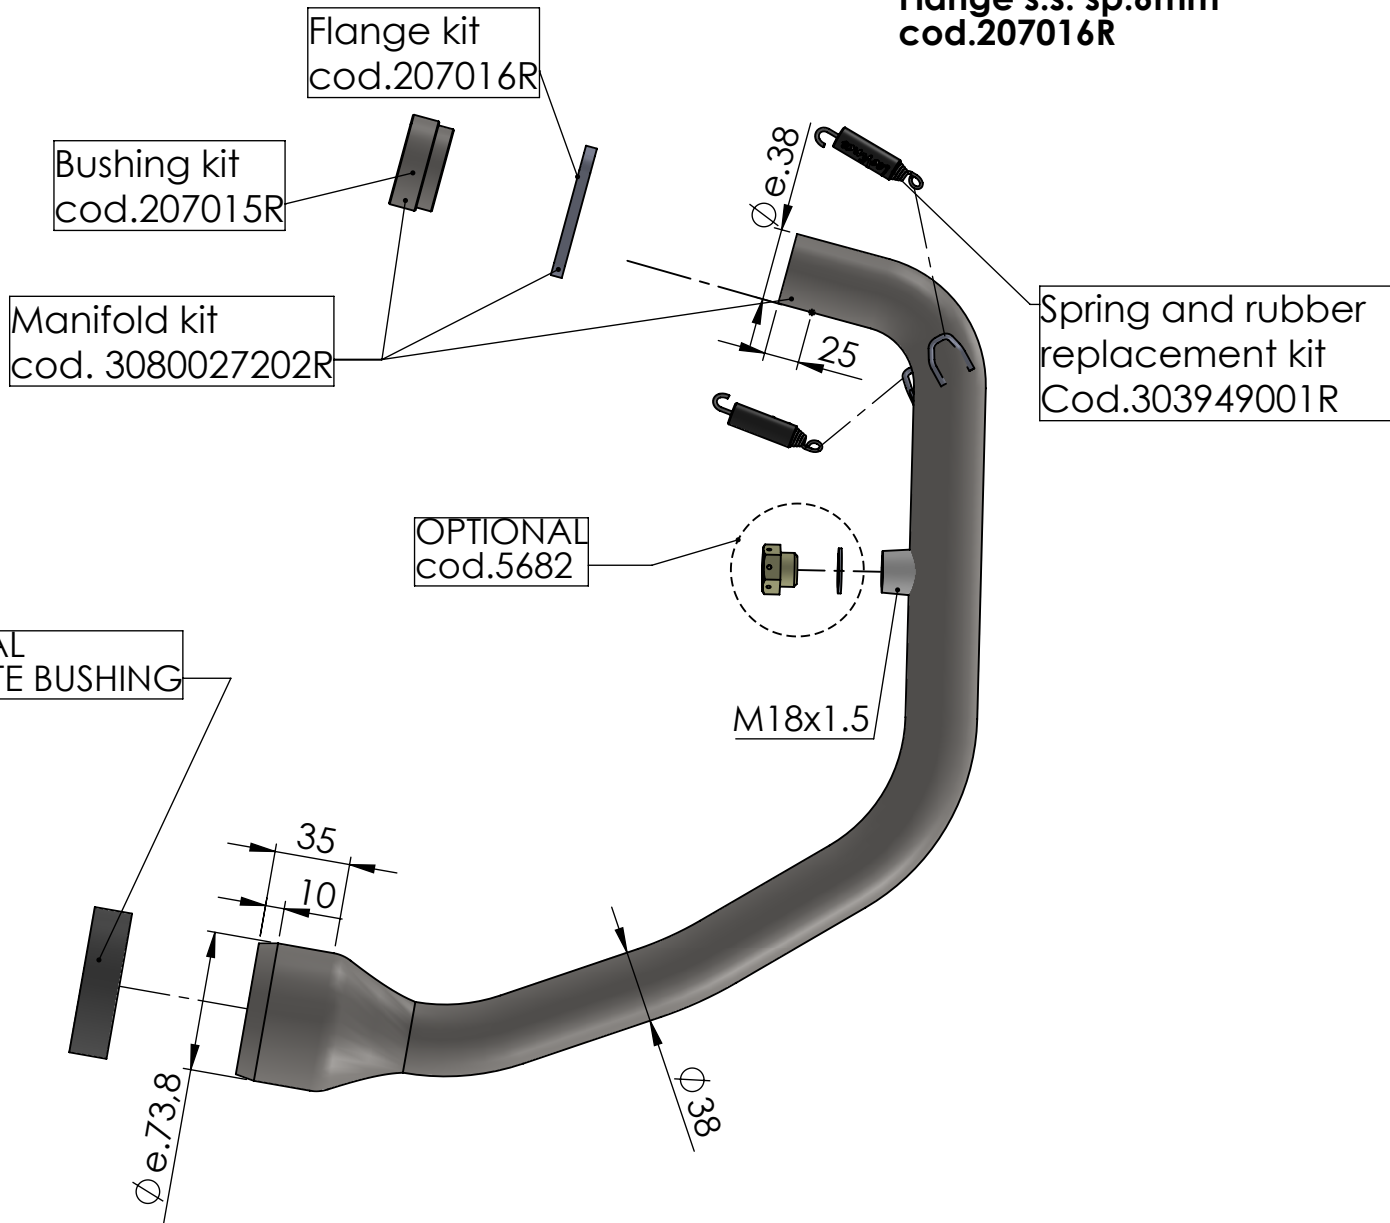

**Bushing s.s.
cod.207015R**

**Flange s.s. sp.6mm
cod.207016R**

ORIGINAL GRAPHITE BUSHING

ART. 80027 SPARE PARTS

HUSQVARNA SVARTPILEN / VITPILEN 125 - KTM DUKE 125
(Compatible both with stock exhaust and LeoVince slip-on)