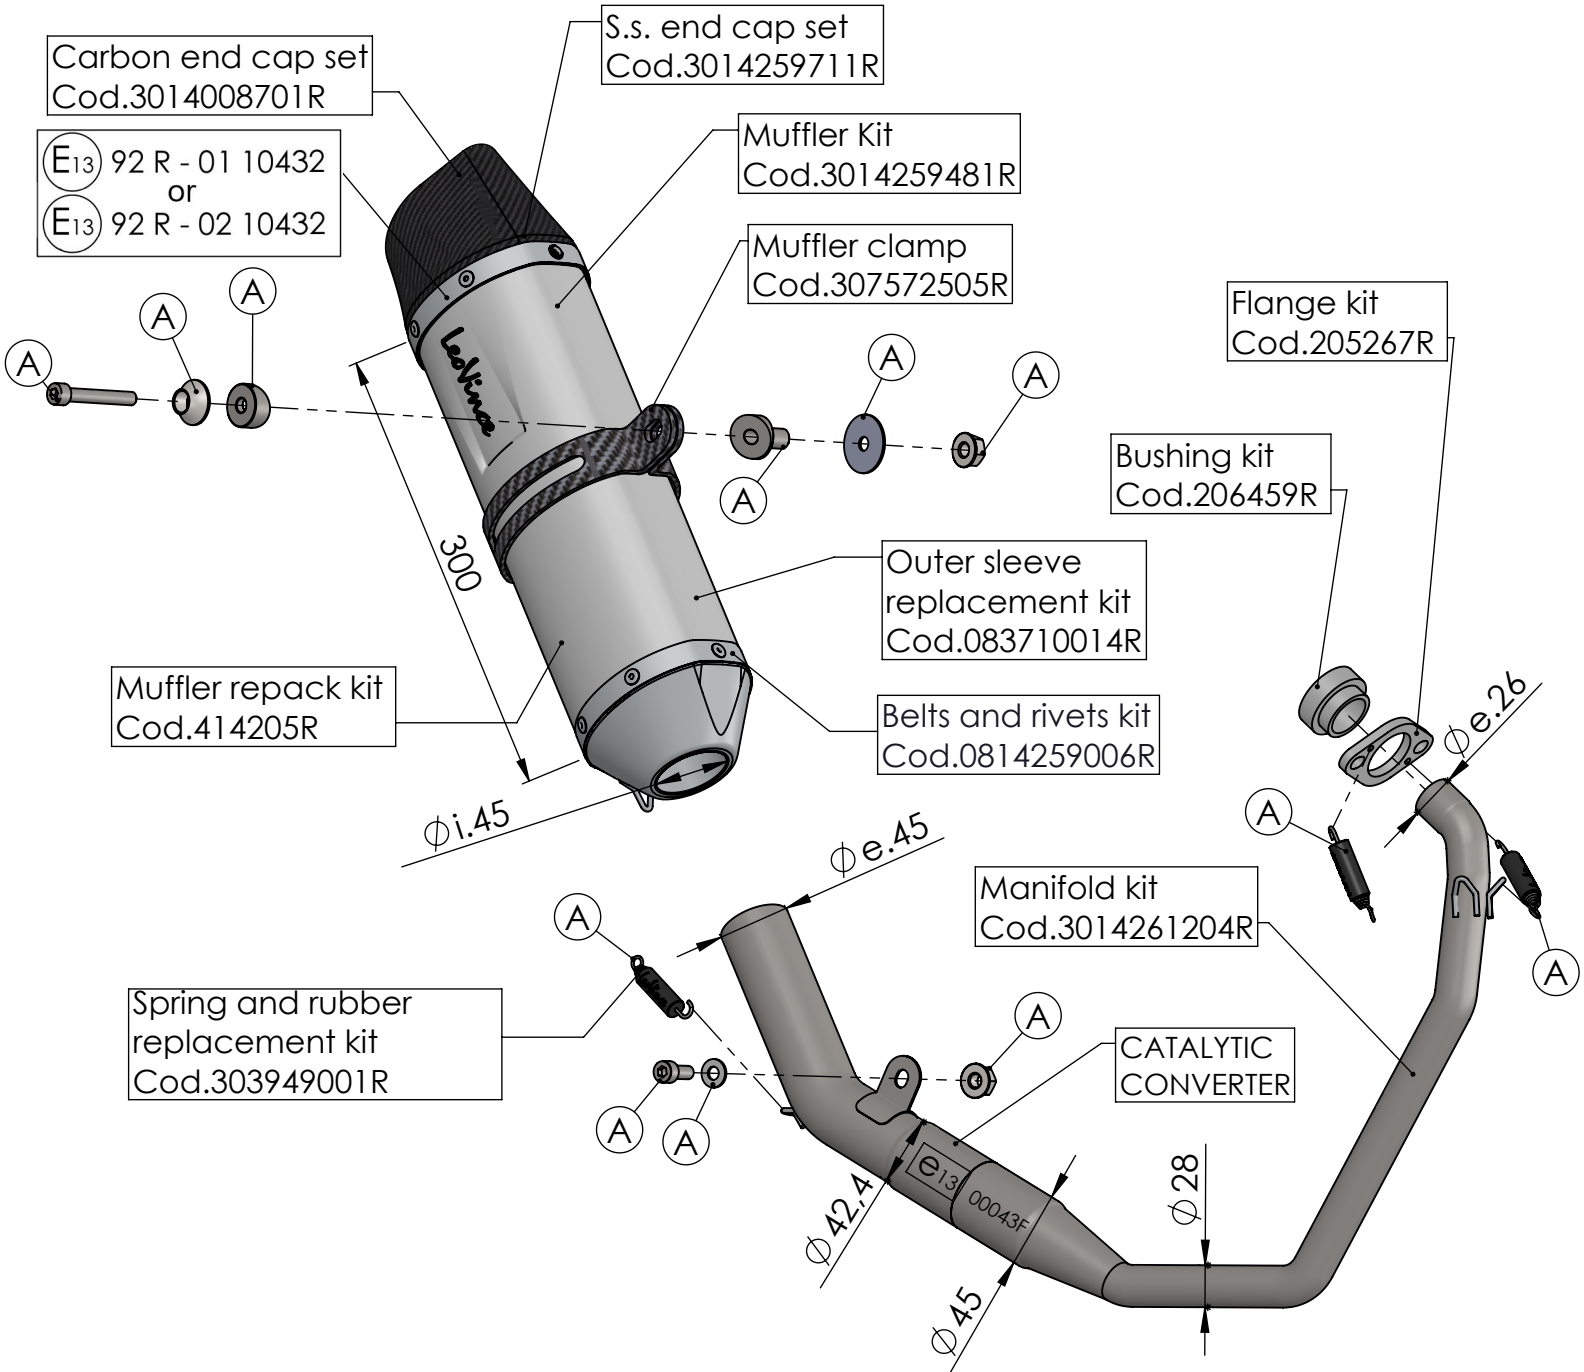

Db-killer N°62  
Cod.3014259802R

S.s. Bushing  
Cod.206459R

S.s. Flange  
Cod.205267R

Carbon end cap set  
Cod.3014008701R

E13 92 R - 01 10432  
or  
E13 92 R - 02 10432

S.s. end cap set  
Cod.3014259711R

Muffler Kit  
Cod.3014259481R

Muffler clamp  
Cod.307572505R

Flange kit  
Cod.205267R

Bushing kit  
Cod.206459R

Outer sleeve  
replacement kit  
Cod.083710014R

Belts and rivets kit  
Cod.0814259006R

Manifold kit  
Cod.3014261204R

Spring and rubber  
replacement kit  
Cod.303949001R

CATALYTIC  
CONVERTER

## ART. 14261EK - SPARE PARTS

YAMAHA MT-125 / YZF-R125

(A) FITTING KIT Cod.3014261601R