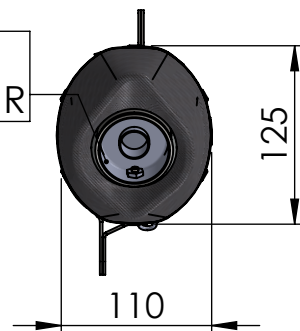

Carbon end cup set
cod.3014000701R

Db-Killer N.63
Cod.3014225801R

S.s end cup set
cod.3014054711R

(E13) 92 R - 01 10440
or
(E13) 92 R - 02 10440

Muffler kit
Cod.3014389481R

Outer sleeve
replacement kit
cod.3014389010R

BIKE'S FRAME

OPTIONAL
cod.5684

M12X1.25

Manifold kit
cod. 3014389204R

CATALYTIC
CONVERTER

Spring and rubber
replacement kit
Cod.303949001R

Muffler repack kit
cod.414205R

Belts and rivets kit
Cod.0814054010R

ART. 14389EK - SPARE PARTS

HONDA PCX 125

(A) FITTING KIT cod.3014389601R