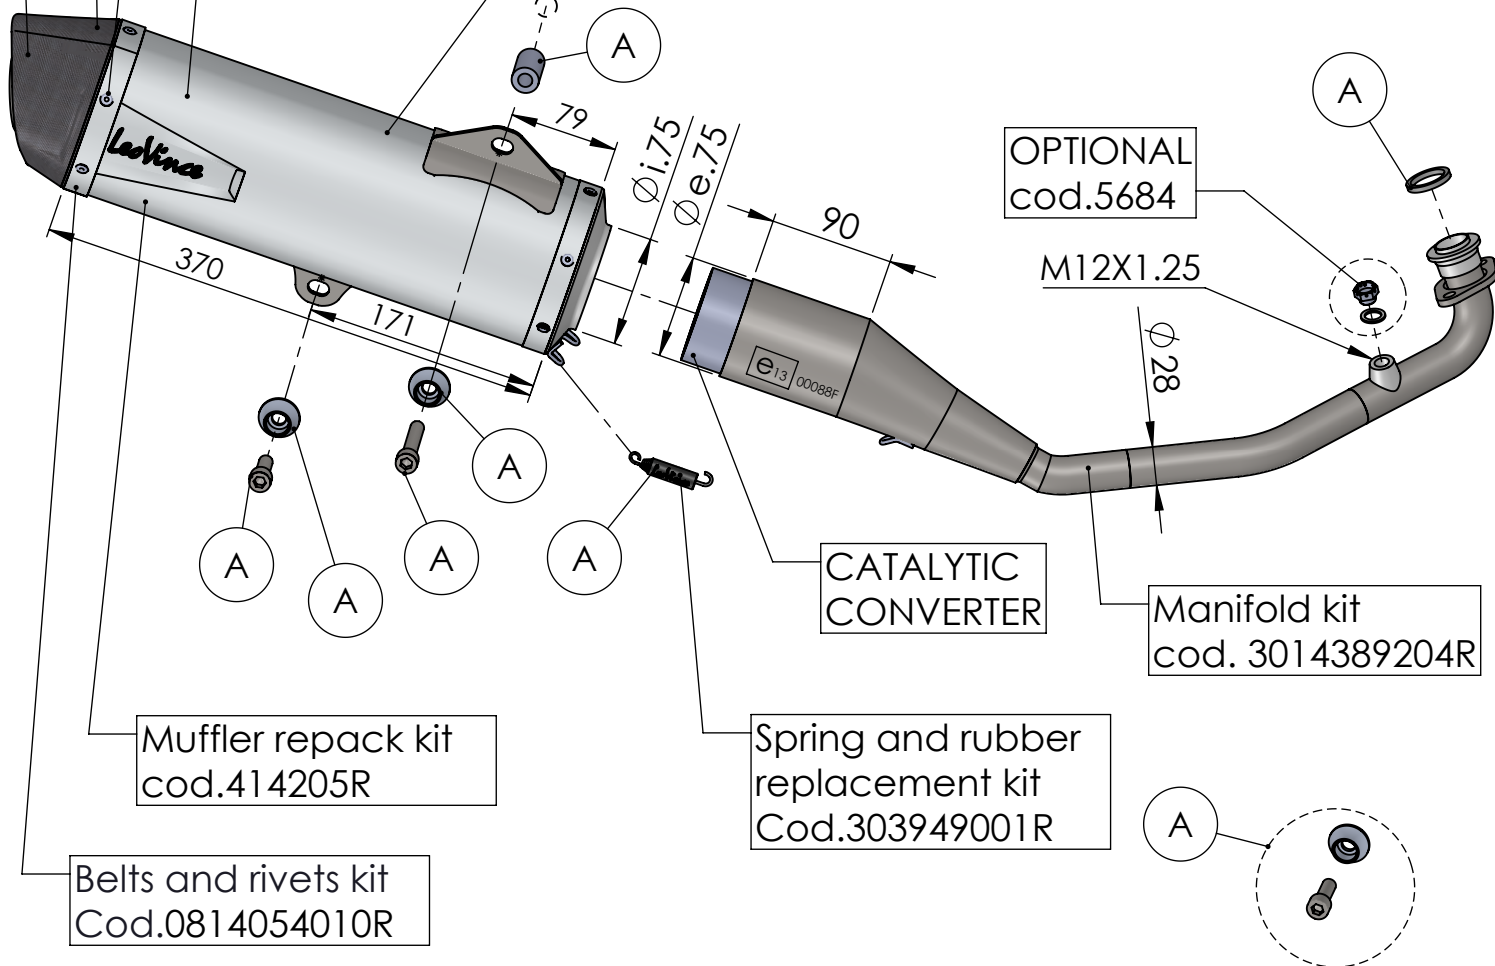

Carbon end cup set
cod.3014000701R

Db-Killer N.63
Cod.3014225801R

S.s end cup set
cod.3014054711R

(E13) 92 R - 01 10440
or
(E13) 92 R - 02 10440

Muffler kit
Cod.3014389481R

Outer sleeve
replacement kit
cod.3014389010R

BIKE'S FRAME

OPTIONAL
cod.5684

M12X1.25

Manifold kit
cod. 3014389204R

CATALYTIC
CONVERTER

Spring and rubber
replacement kit
Cod.303949001R

Muffler repack kit
cod.414205R

Belts and rivets kit
Cod.0814054010R

ART. 14389EK - SPARE PARTS

HONDA PCX 125

(A) FITTING KIT cod.3014389601R