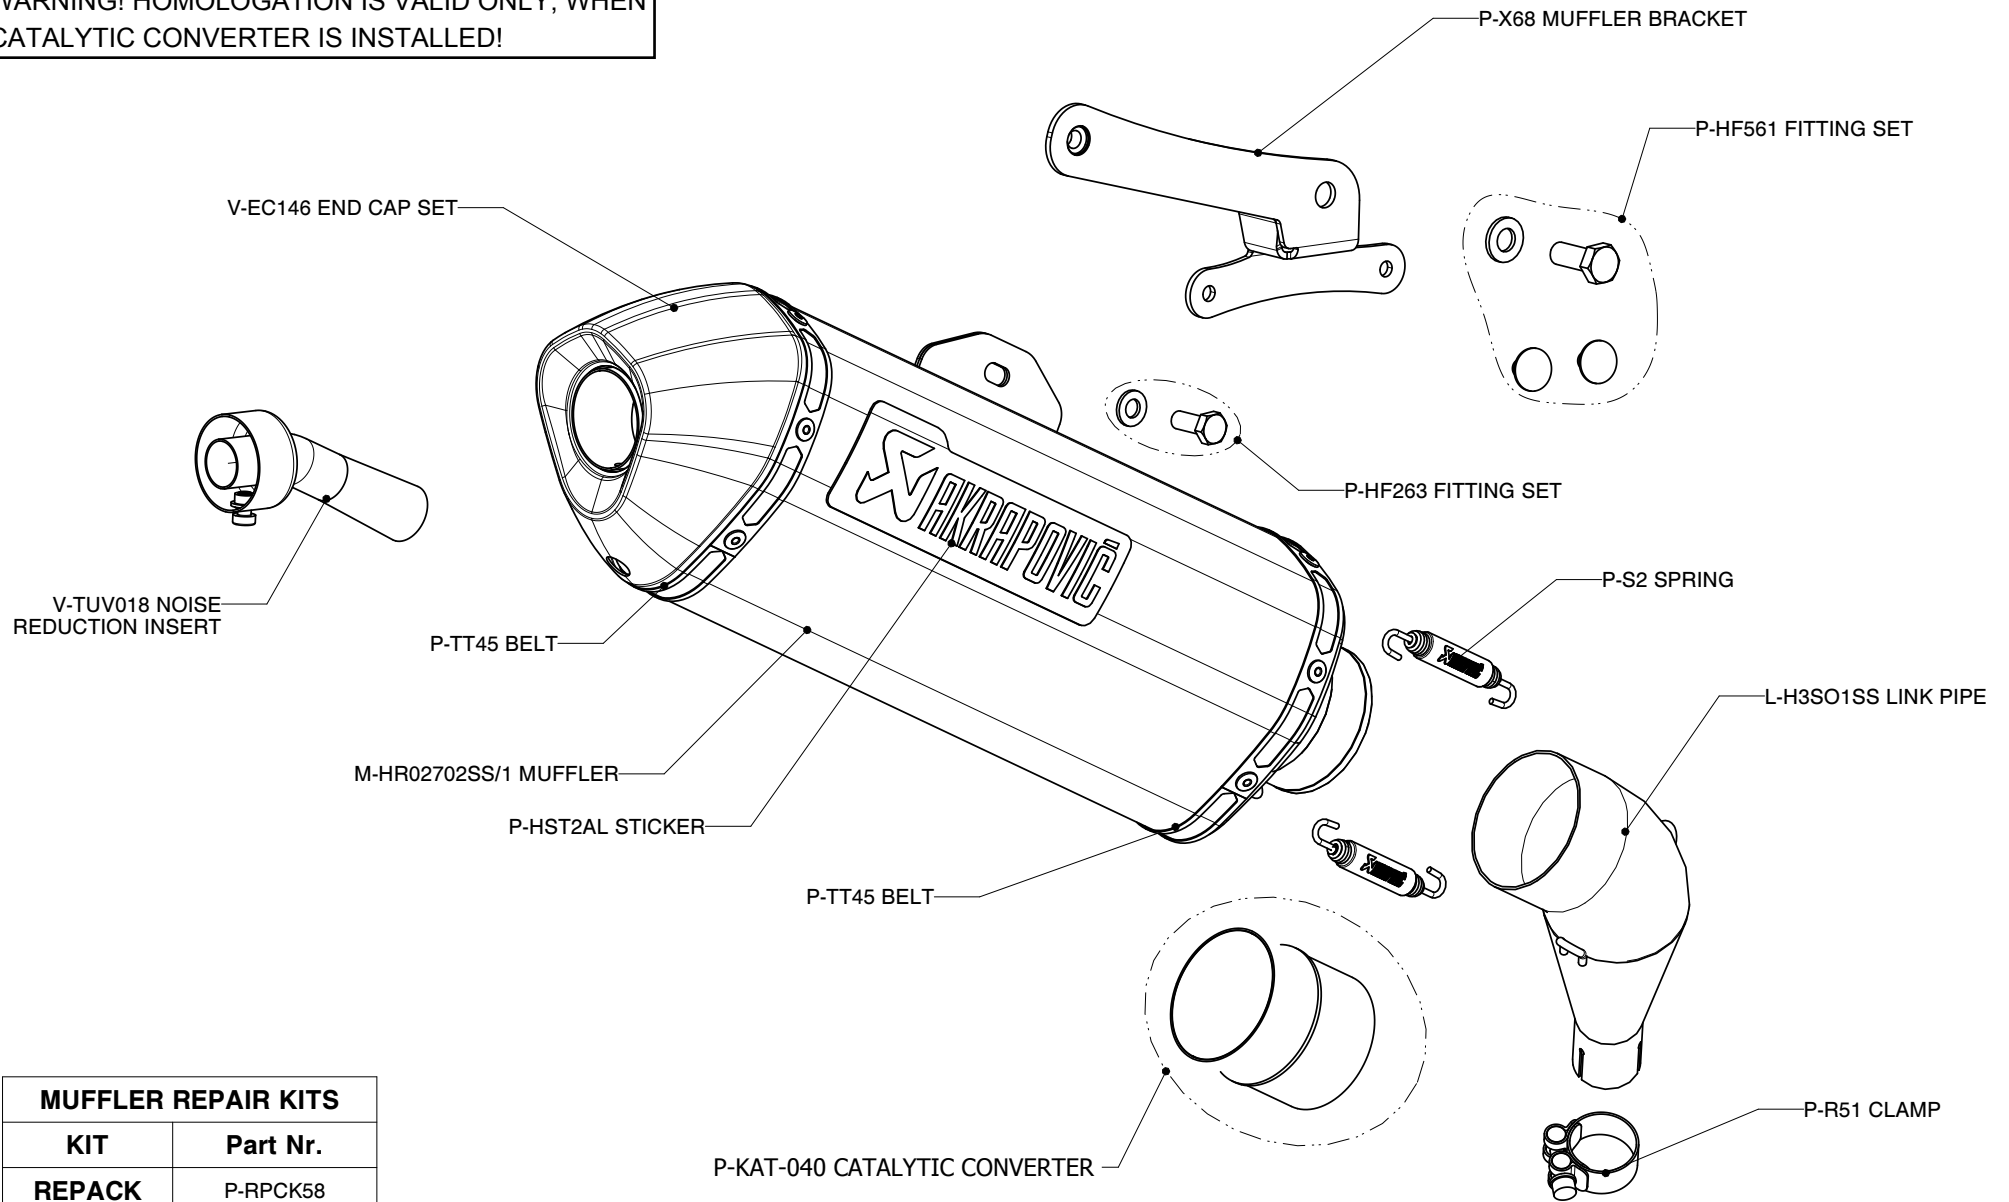

HONDA SH 300ie, Partial exhaust system / Slip-ON line / Street legal

Product code: S-H3SO2-HRSS

WARNING! HOMOLOGATION IS VALID ONLY, WHEN CATALYTIC CONVERTER IS INSTALLED!

MUFFLER REPAIR KITS	
KIT	Part Nr.
REPACK	P-RPCK58
SLEEVE	P-RKS300RSS35