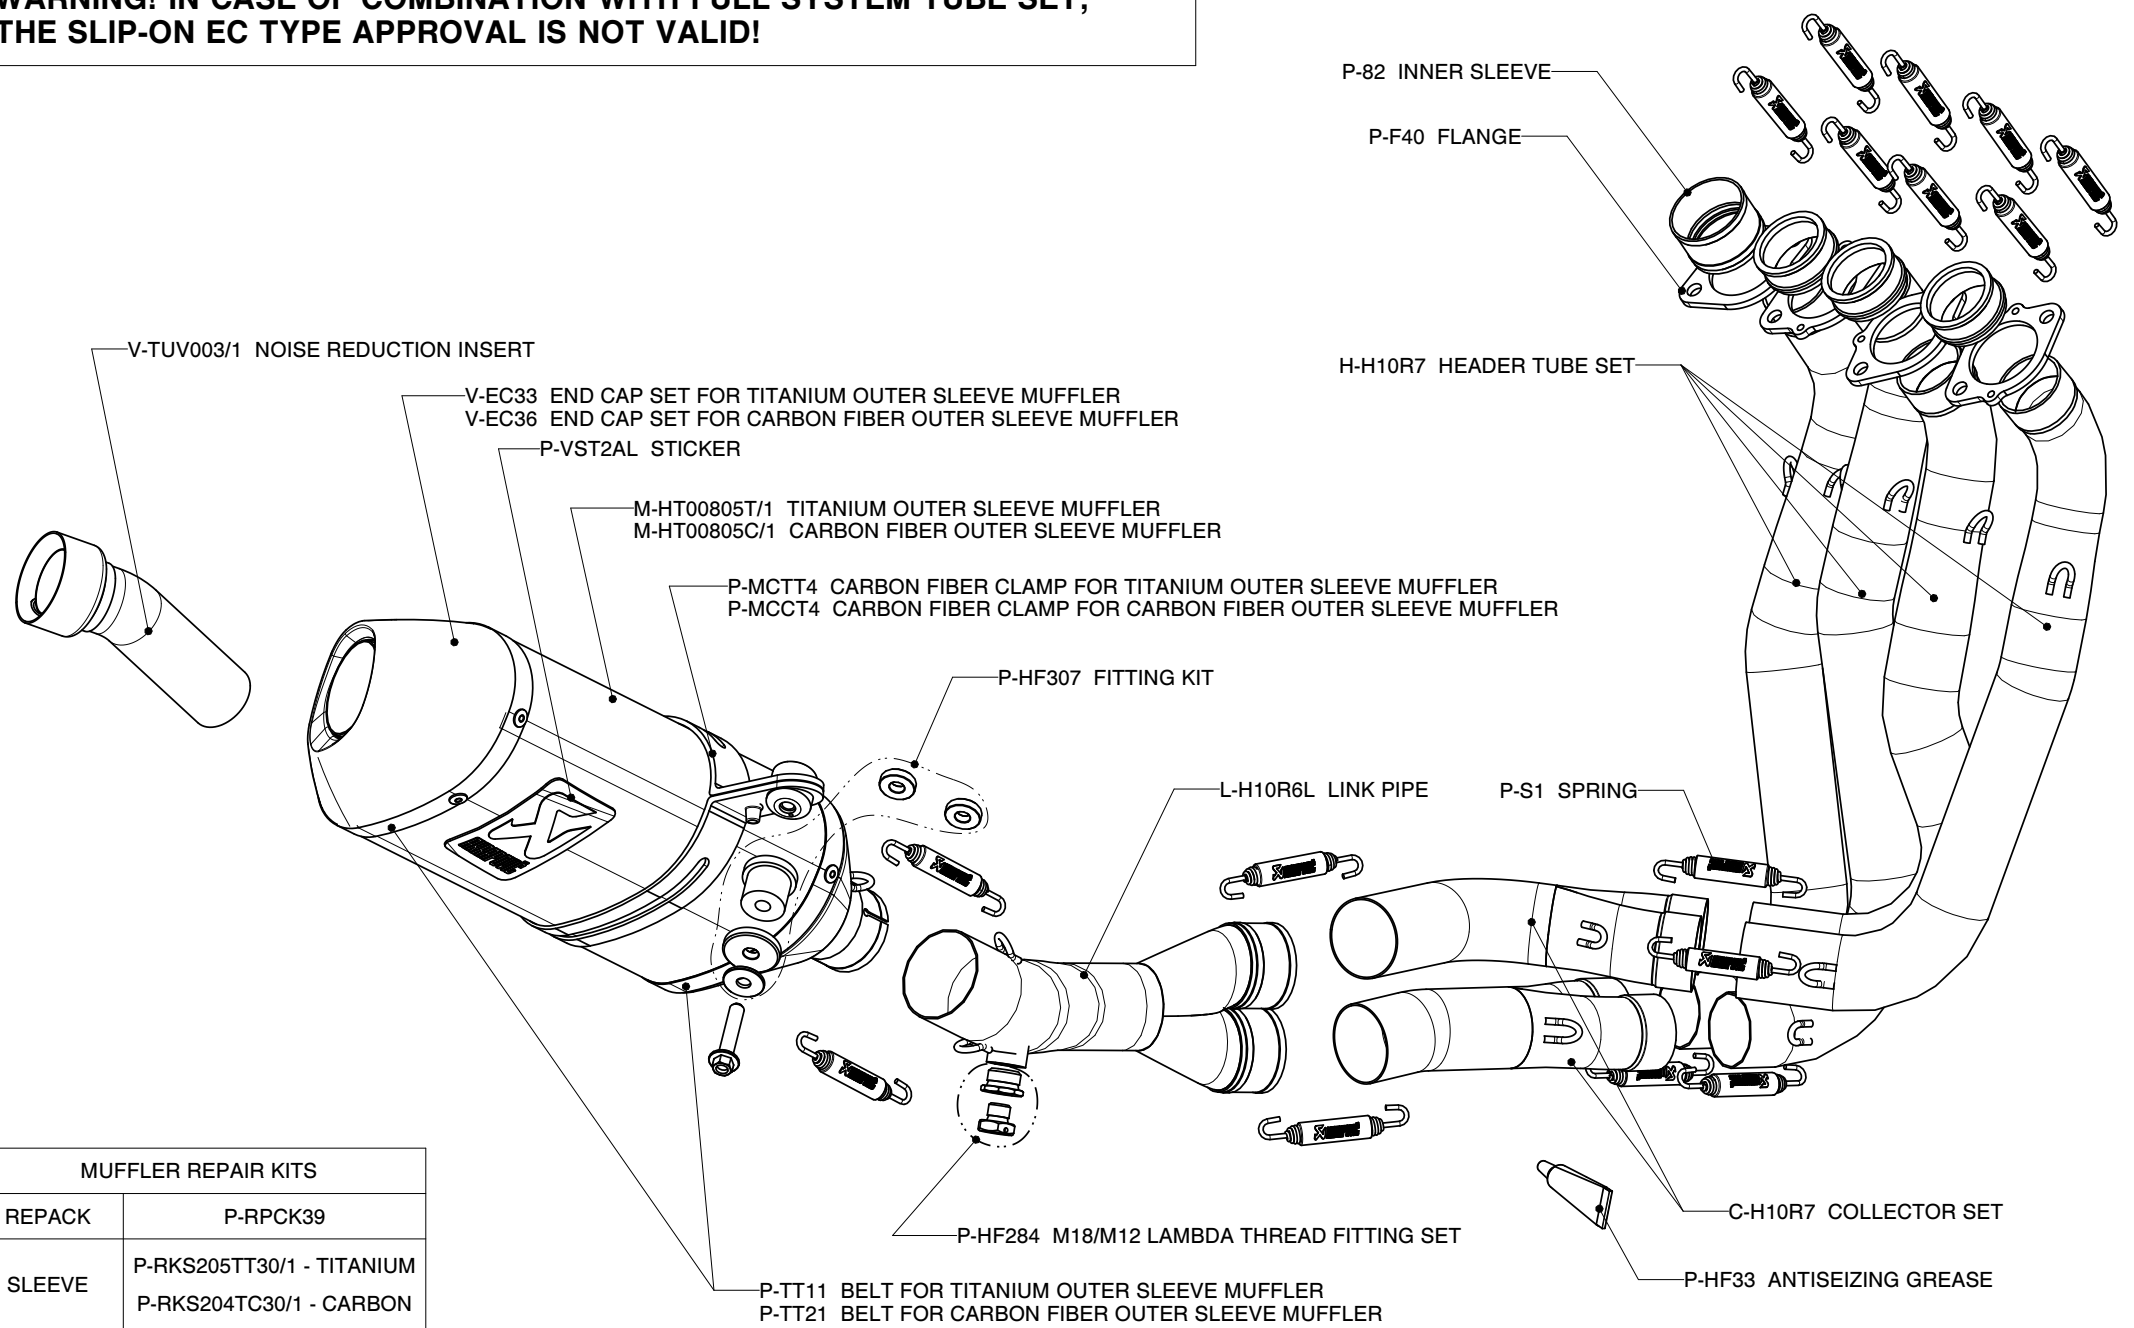

HONDA CBR 1000RR ABS; Complete exhaust system / RACING LINE tube set with EC Type approval Slip-on muffler

**Product code: S-H10R7-TT/1
S-H10R7-TC/1**

**WARNING! IN CASE OF COMBINATION WITH FULL SYSTEM TUBE SET,
THE SLIP-ON EC TYPE APPROVAL IS NOT VALID!**

MUFFLER REPAIR KITS	
REPACK	P-RPCK39
SLEEVE	P-RKS205TT30/1 - TITANIUM P-RKS204TC30/1 - CARBON