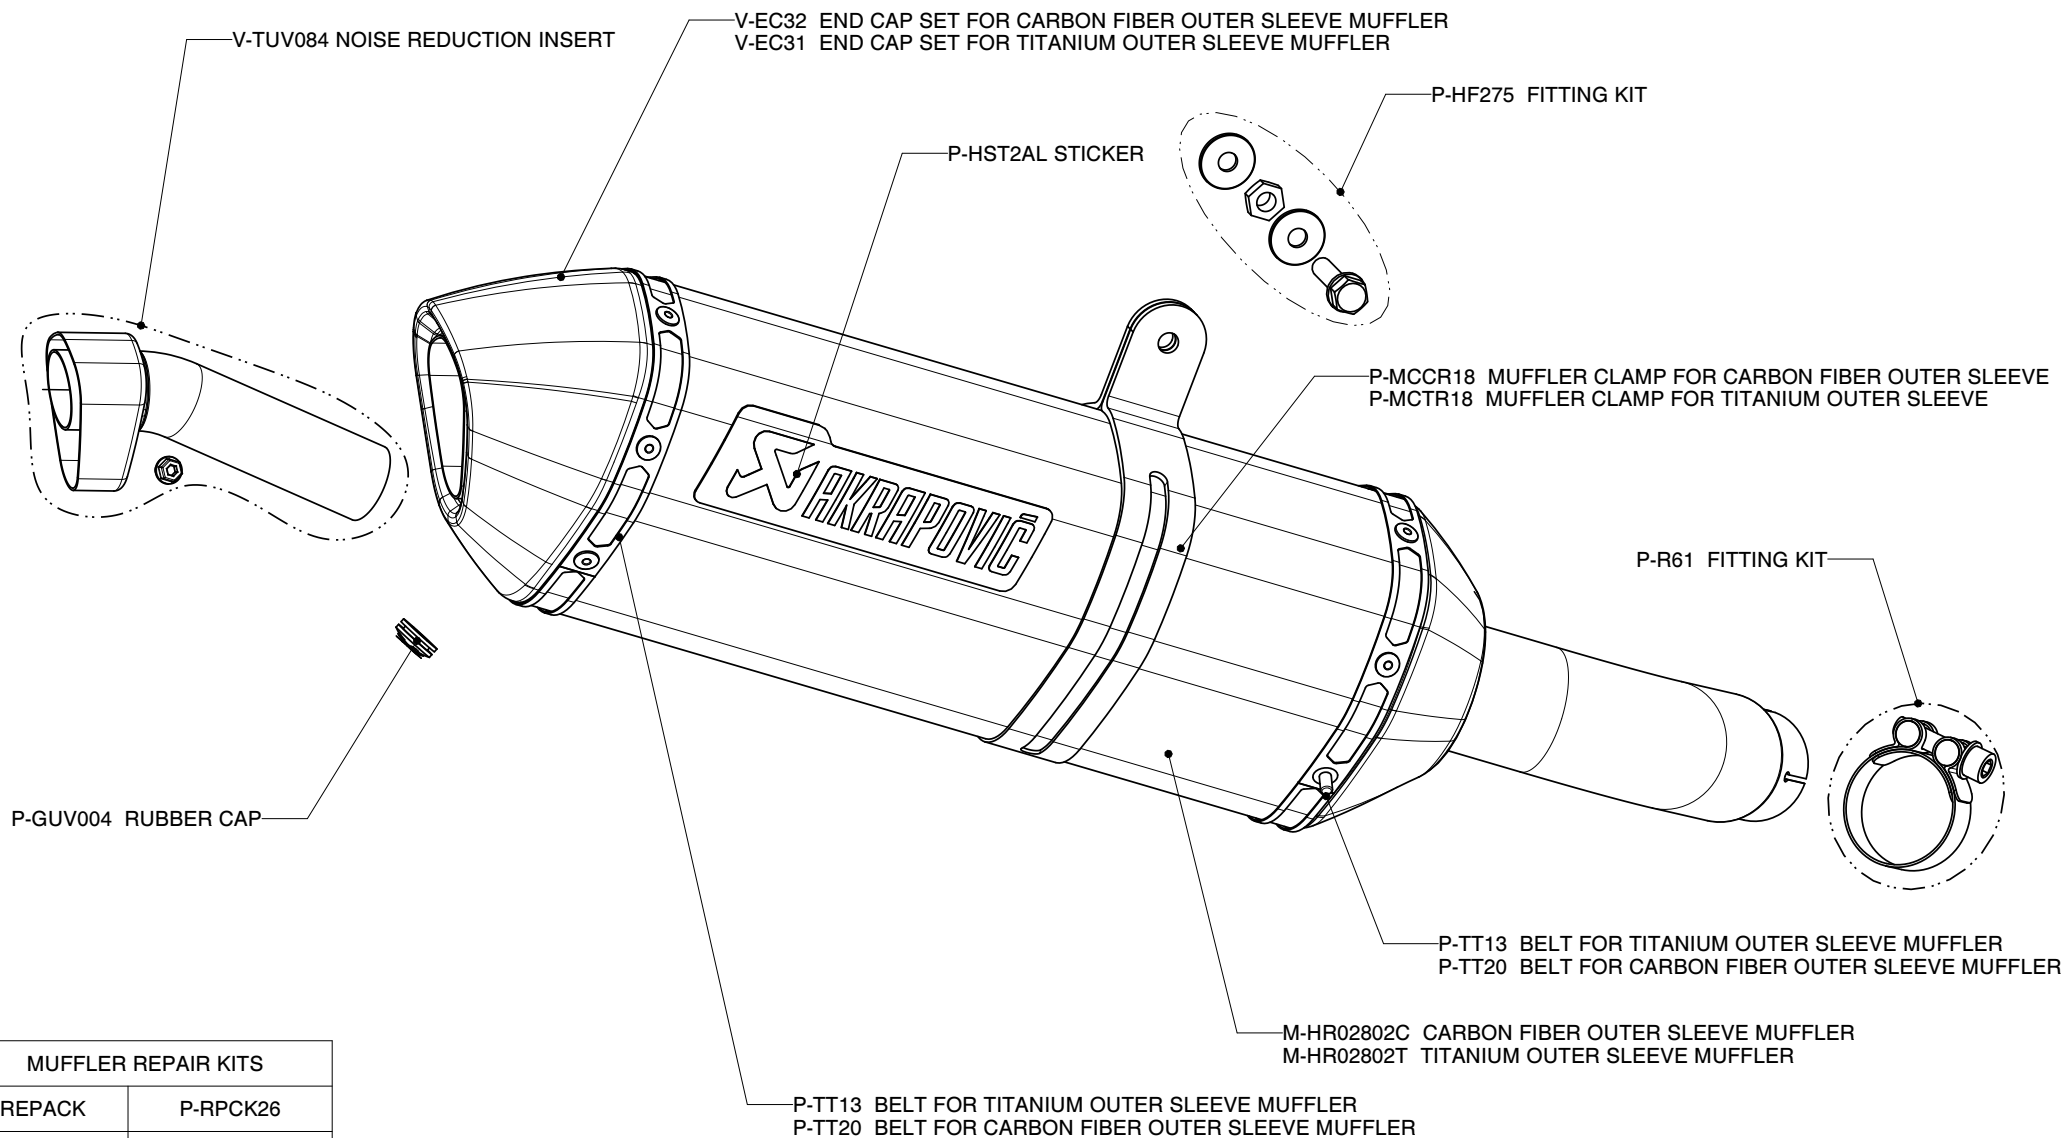

SUZUKI GSR 750, /Partial exhaust system / Slip-ON line / EC Type approval

Product code: S-S7SO1-HRT

S-S7SO1-HRC

MUFFLER REPAIR KITS	
REPACK	P-RPCK26
Ti SLEEVE	P-RKS125RT35
Ca SLEEVE	P-RKS124RC35